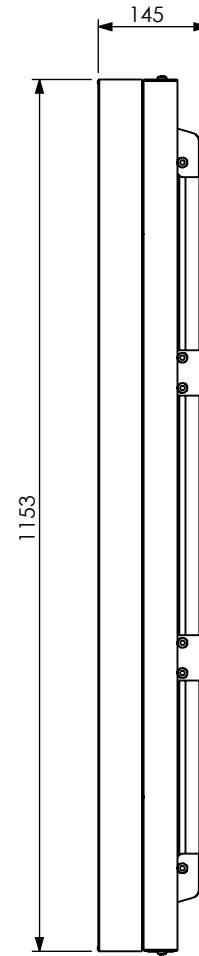

Technical drawing (mm/inch)
11-201-x SMS Casing Sp for LG 49XE4F dimensions

SMART MEDIA
SOLUTIONS