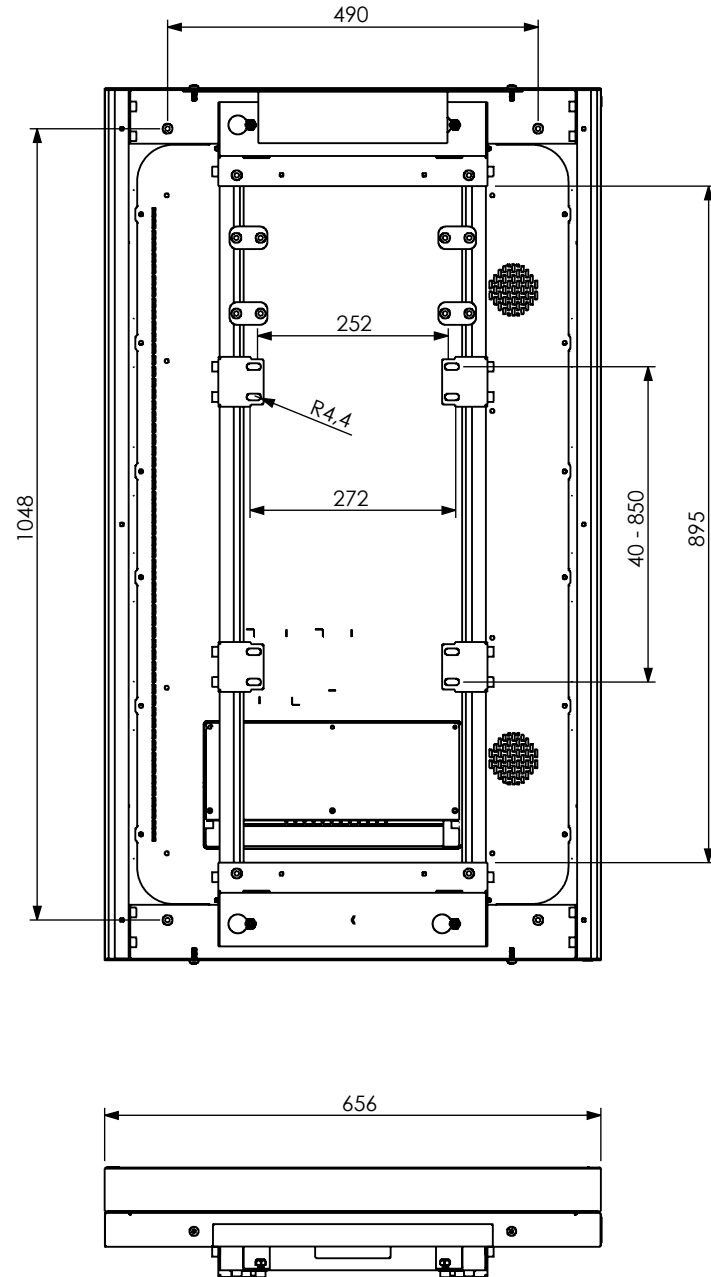

Technical drawing (mm/inch)
11-201-x SMS Casing Sp for LG 49XE4F dimensions

SMART MEDIA
SOLUTIONS