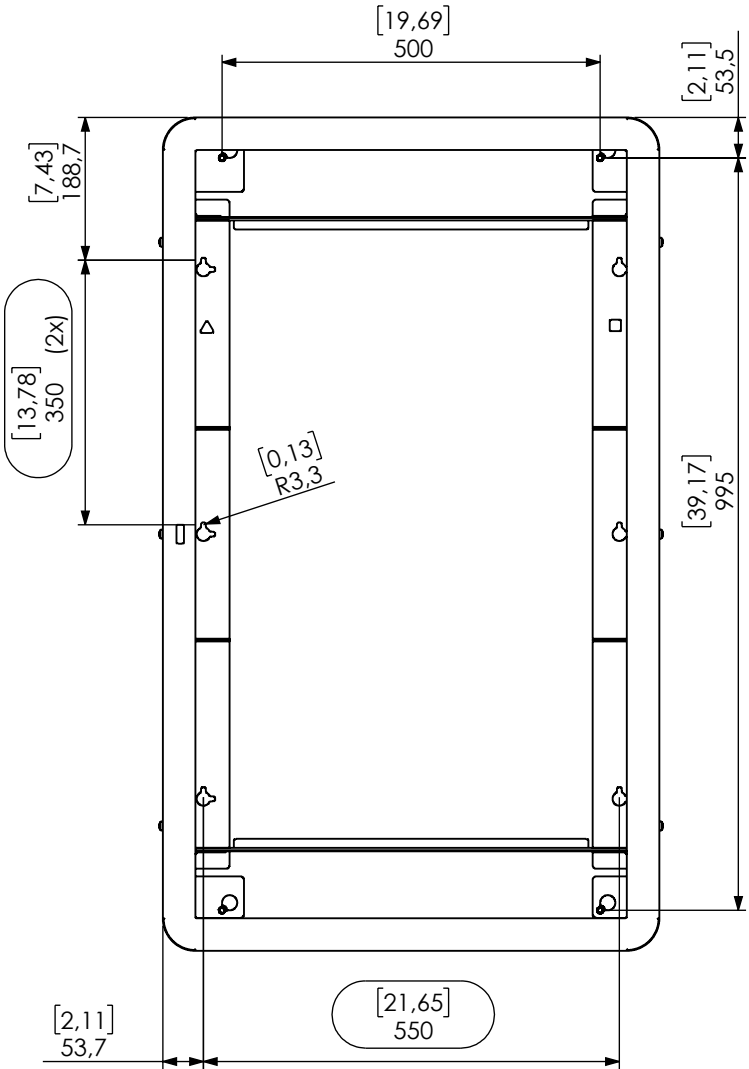

TS22024-01..15-001-x Casing Specific
Portrait 46 for Samsung OH dimensions

TS22024-01..15-001-x Casing Specific
Landscape 46 for Samsung OH dimensions