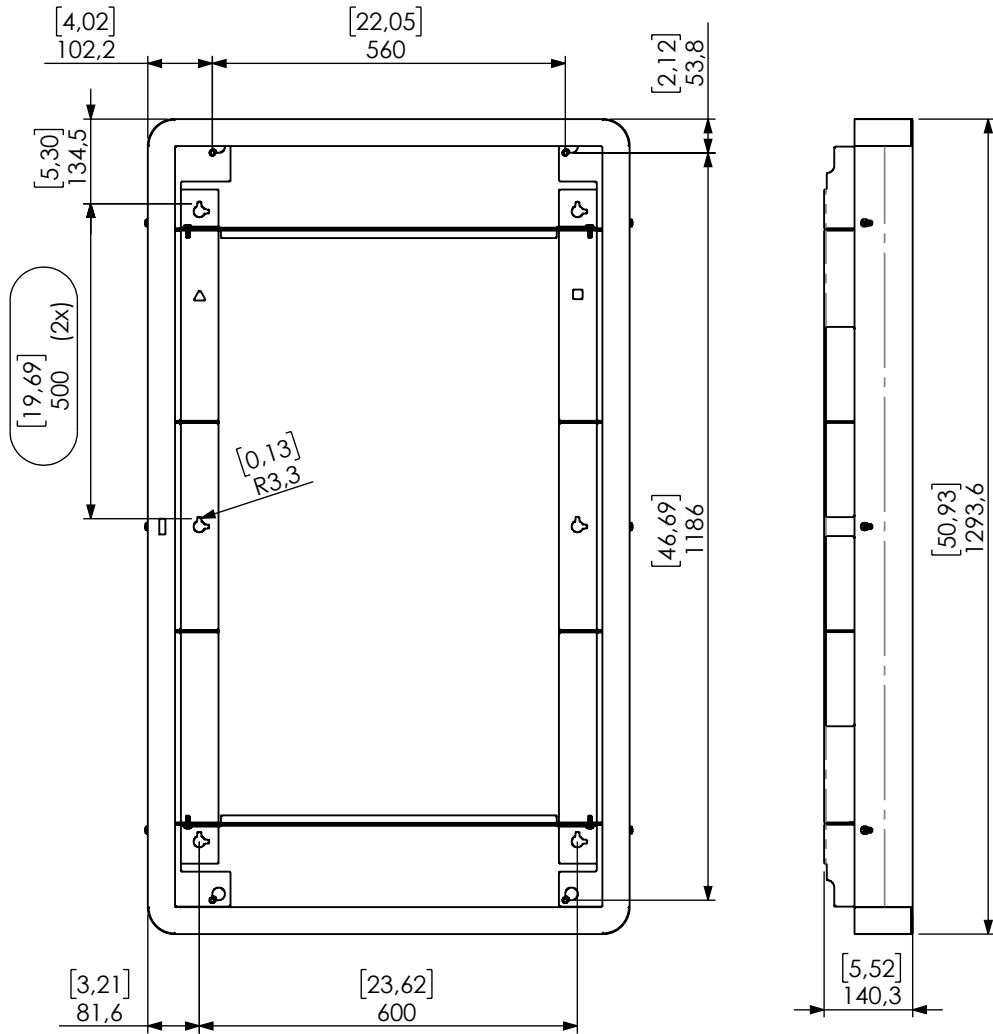

15-002-x Casing Specific Portrait 55
 for Samsung OH dimensions

15-002-x Casing Specific Landscape 55
 for Samsung OH dimensions