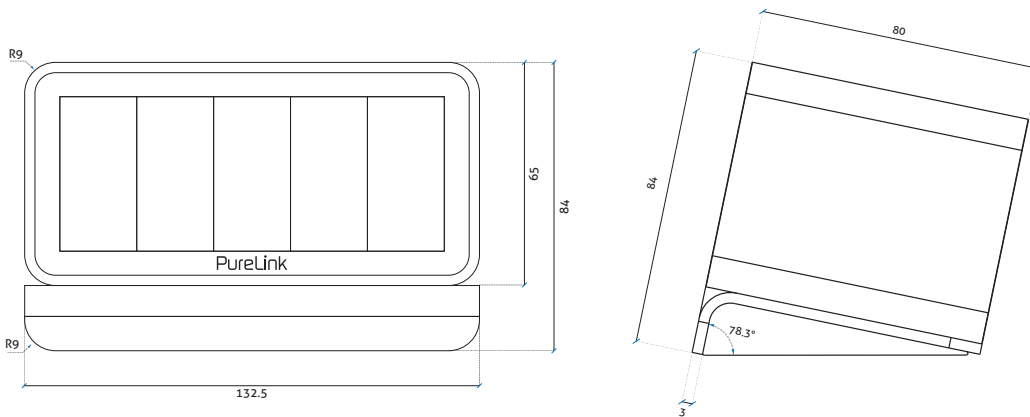

Free Standing

The base models of the mediahub2 enclosures are fitted with an ergonomically angled stand, providing a comfortable viewing angle for connecting cables. This free standing mode can rapidly be upgraded to a fixed installation using the desk clamp.

The range of mounting options work interchangeably with the 5-slot, 7-slot and 10-slot enclosures and can be installed accurately in moments, using the handy drilling template. For under desk, under shelf or wall mounting, simply remove the free standing element and click the enclosure into the pre-assembled mounting receptacle. With ultra-fast assembly and construction, the mediahub2 series guarantees that the absolute bear minimum of on-site time is required for the perfect installation.

7-Slot

10-Slot