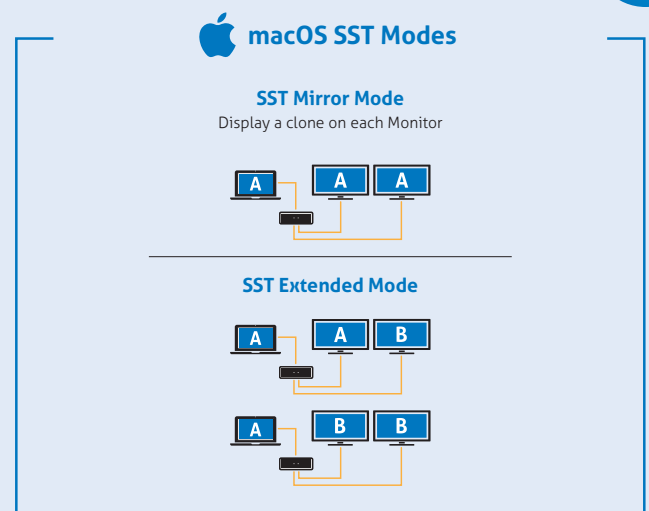

Features

- Dual HDMI outputs with 4K 60Hz (4:4:4) SST and MST mode support
- 1x USB-C 3.2 Gen2 10Gbps laptop input with 100W PD
- 2x rear mounted USB-A ports (5Gbps) for KVM and 1x RJ45 for Gigabit ethernet
- 1x user side USB-C (5Gbps) for headset, memory stick or charging
- Available in black (RAL9005) and white (RAL9010)

The M2-DOC07 range of integrated docking modules are ready to use within minutes. USB-C video and data input with 100W fast-charging, dual output HDMI, three USB 3.2 ports and one Gigabit LAN port gives you the power you need to stay connected and productive. Additionally, the M2-DOC07 supports SST and MST mode for even greater flexibility - see below for details: