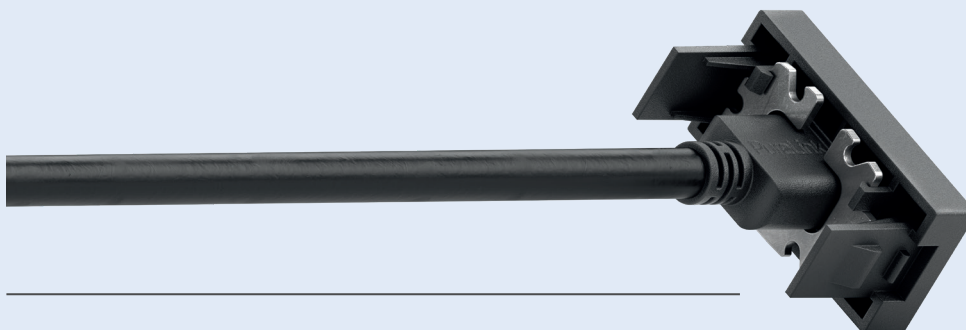

1080p VGA F / M

- VGA for resolutions up to WUXGA
- Female to male metal-can connectors
- Triple shielded OFC conductors

Item No.	Length
M2-PM1510-005	0.50m
M2-PM1510-010	1.00m
M2-PM1510-020	2.00m
M2-PM1510-030	3.00m

Audio

M2-PM1710

3.5mm Stereo F / M

- Unbalanced TRS stereo audio
- Female to male connector
- Shielded OFC conductors

Item No.	Length
M2-PM1710-005	0.50m
M2-PM1710-010	1.00m
M2-PM1710-020	2.00m
M2-PM1710-030	3.00m

CAT

M2-PM1610

1G to 10G CAT6a F / M

- CAT6a for up to 10G ethernet
- Female to male metal-can connectors
- Triple shielded OFC conductors

Item No.	Length
M2-PM1610-005	0.50m
M2-PM1610-010	1.00m
M2-PM1610-020	2.00m
M2-PM1610-030	3.00m

ICS - Individual Connection System

PureLink ICS is the ultimate expression of our "Install. Connect. Perform." philosophy, which emphasizes the importance of ease of installation, seamless connectivity, and outstanding performance.

This locking concept is a game-changer for toollessly fixing connection cables to our modular interface panel or slot. With this innovative system, you can quickly and easily build custom connectivity solutions that meet your specific needs.

The ICS offers a wide range of high-quality connections to support any installation. Whether HDMI, DP, USB, RJ45, or many other connection types, ICS has you covered.

It is the most flexible, customizable, and reliable system for building individual connections.