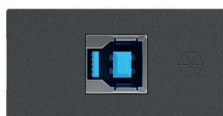

M2-PM1320

5Gbps USB-B F / USB-A F

- USB 3.2 for data rates up to 5Gbps
- Female to female metal-can connectors
- Triple shielded OFC conductors

Item No.	Length
M2-PM1320-001	0.10m
M2-PM1320-003	0.30m