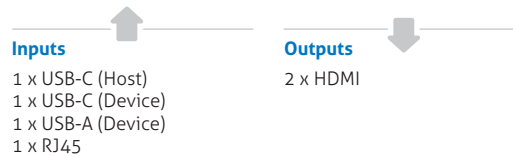

Australia

South Africa

Multi-Region

China

Brazil

M2 7-Slot Integrated Docking Station

M2-DOC07

Item No.	Colour	Enclosure type
M2-DOC07-1000	Black	In table
M2-DOC07-1001	White	
M2-DOC07-1100	Black	On table
M2-DOC07-1101	White	