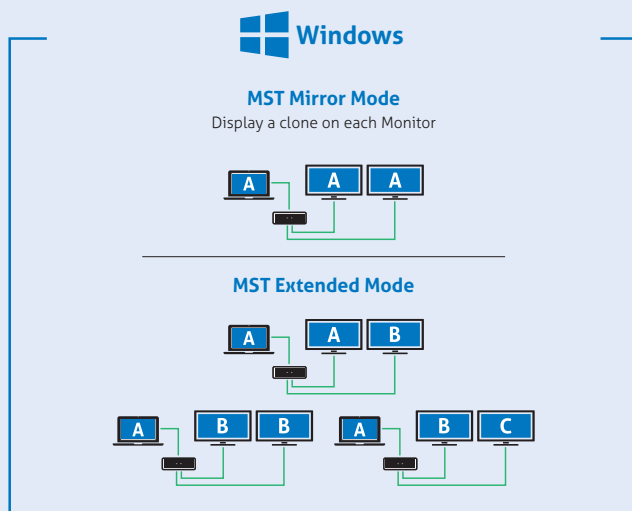

Features

- Dual HDMI outputs with 4K 60Hz (4:4:4) SST and MST mode support
- 1x USB-C 3.2 Gen2 10Gbps laptop input with 100W PD
- 2x rear mounted USB-A ports (5Gbps) for KVM and 1x RJ45 for Gigabit ethernet
- 1x user side USB-C (5Gbps) for headset, memory stick or charging
- Available in black (RAL9005) and white (RAL9010)

The M2-DOC07 range of integrated docking modules are ready to use within minutes. USB-C video and data input with 100W fast-charging, dual output HDMI, three USB 3.2 ports and one Gigabit LAN port gives you the power you need to stay connected and productive. Additionally, the M2-DOC07 supports SST and MST mode for even greater flexibility - see below for details: