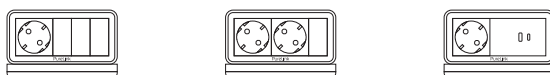

Pre-Configured Enclosures

Modules

For the sake of simplicity, we offer several pre-configured enclosures based on our colour range and our most popular modules. Empty slots are already filled with a blank module cover, which can be quickly removed and replaced on-site with your module of choice. For project orders and volume sales, please talk to your PureLink representative to discuss individual mediahub2 options.

To select the right modules, ICS compatible cables and the corresponding covers, please see pages 8 to 15.

5-Slot Free Standing Enclosure **M2-ENC05**

AC power ports	1	2	1
DC power ports	0	0	2
AV docking	N/A	N/A	N/A
Empty slots	3	1	0

		Item No.		
Black		M2-ENC05-1010	M2-ENC05-1020	M2-ENC05-1030
White		M2-ENC05-1011	M2-ENC05-1021	M2-ENC05-1031
Space grey		M2-ENC05-1012	M2-ENC05-1022	M2-ENC05-1032