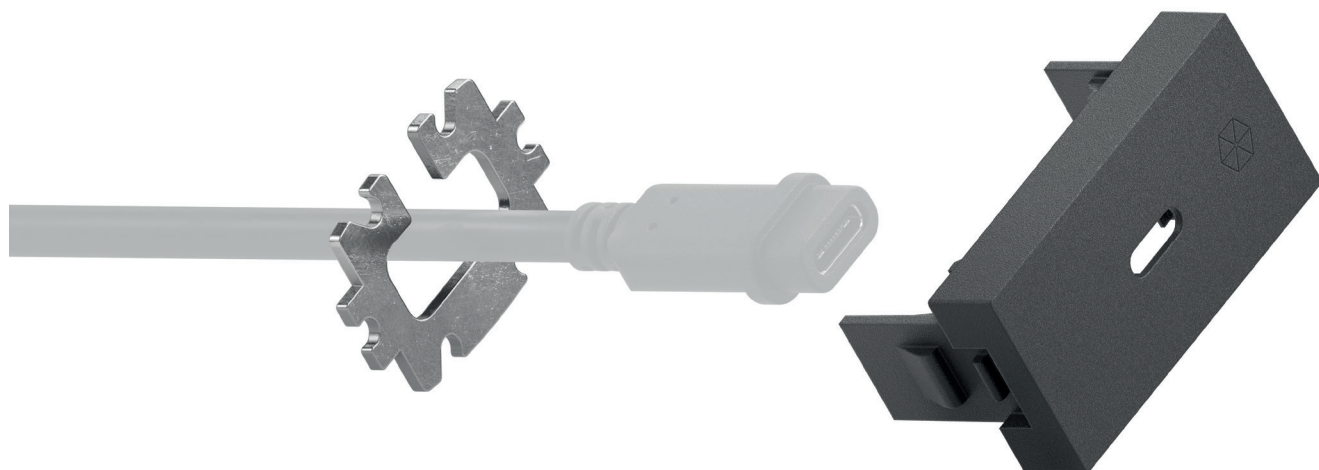

VGA

M2-CVR16

VGA Cover

Item No.	Colour
M2-CVR1600	Black
M2-CVR1601	White

CAT / RJ45

M2-CVR16

CAT / RJ45 Cover

Item No.	Colour
M2-CVR1610	Black
M2-CVR1611	White

Keystone

M2-CVR16

Keystone Cover

Item No.	Colour
M2-CVR1600	Black
M2-CVR1601	White

Audio

M2-CVR17

3.5mm Audio Cover

Item No.	Colour
M2-CVR1700	Black
M2-CVR1701	White

Blank

M2-CVR90

Blank Cover

Item No.	Colour
M2-CVR9000	Black
M2-CVR9001	White

Pull-Out Cable

M2-CVR92

Pull-Out Cable Cover

Item No.	Colour
M2-CVR9200	Black
M2-CVR9201	White