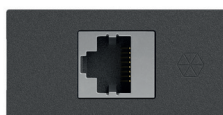

USB-B

M2-PM1300

480Mbps USB-B F / USB-A F

- USB 2.0 for data rates up to 480Mbps
- Female to female metal-can connectors
- Dual shielded OFC conductors

Item No.	Length
M2-PM1300-001	0.10m
M2-PM1300-003	0.30m

M2-PM1320

5Gbps USB-B F / USB-A F

- USB 3.2 for data rates up to 5Gbps
- Female to female metal-can connectors
- Triple shielded OFC conductors

Item No.	Length
M2-PM1320-001	0.10m
M2-PM1320-003	0.30m

M2-PM2300

10Gbps USB-B F / USB-A F

- USB 3.2 for data rates up to 10Gbps
- Female to female metal-can connectors
- Triple shielded OFC conductors

Item No.	Length
M2-PM2300-001	0.10m
M2-PM2300-003	0.30m

VGA

M2-PM1500

1080p VGA F / F

- VGA for resolutions up to WUXGA
- Female to female metal-can connectors
- Triple shielded OFC conductors

Item No.	Length
M2-PM1500-001	0.10m
M2-PM1500-003	0.30m

CAT

M2-PM1600

1G to 10G CAT6a F / F

- CAT6a for up to 10G ethernet
- Female to female metal-can connectors
- Triple shielded OFC conductors

Item No.	Length
M2-PM1600-001	0.10m
M2-PM1600-003	0.30m

Audio

M2-PM1700

3.5mm Stereo F / F

- Unbalanced TRS stereo audio
- Female to female connector
- Shielded OFC conductors

Item No.	Length
M2-PM1700-001	0.10m
M2-PM1700-003	0.30m

PureLink Cable Quality Now for Your Workspace

PureLink cables are industry renowned for the highest quality and excellence. We have applied this wealth of knowledge to our mediahub2 cable range, as the interconnect between user and device is often the weak link in both signal and physical quality.

mediahub2 offers a complete range of practical cable accessories rated at the highest data rates. Future proofing the investment for subsequent upgrades, as well as delivering reliability from day one.