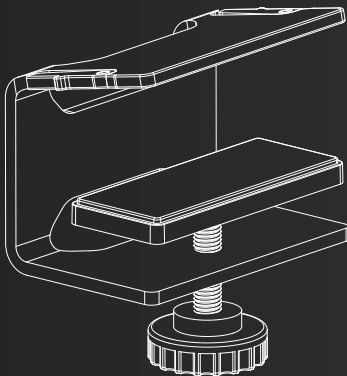

10-Slot Free Standing Enclosure **M2-ENC10**

AC power ports	2	3	1	0	1
DC power ports	0	0	2	1	1
AV docking	0	0	0	1	1
Empty slots	6	4	5	3	1

		Item No.				
Black		M2-ENC10-1010	M2-ENC10-1020	M2-ENC10-1030	M2-ENC10-1040	M2-ENC10-1050
White		M2-ENC10-1011	M2-ENC10-1021	M2-ENC10-1031	M2-ENC10-1041	M2-ENC10-1051
Space grey		M2-ENC10-1012	M2-ENC10-1022	M2-ENC10-1032	M2-ENC10-1042	M2-ENC10-1052

Mounting Options

Desk Clamp

M2-MNT-1000

For a more secure on-table installation, the desk clamp can be attached in seconds.

Wall Mount

M2-MNT-3000

The wall mount is the ideal solution for mounting the mediahub2 in a huddle room or meeting space.