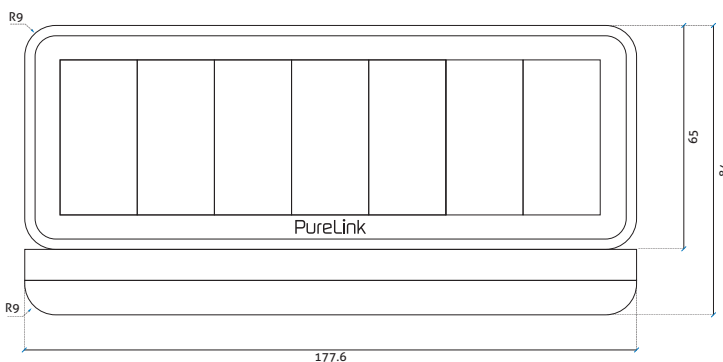

Free Standing

The base models of the mediahub2 enclosures are fitted with an ergonomically angled stand, providing a comfortable viewing angle for connecting cables. This free standing mode can rapidly be upgraded to a fixed installation using the desk clamp.

The range of mounting options work interchangeably with the 5-slot, 7-slot and 10-slot enclosures and can be installed accurately in moments, using the handy drilling template. For under desk, under shelf or wall mounting, simply remove the free standing element and click the enclosure into the pre-assembled mounting receptacle. With ultra-fast assembly and construction, the mediahub2 series guarantees that the absolute bear minimum of on-site time is required for the perfect installation.

7-Slot

10-Slot