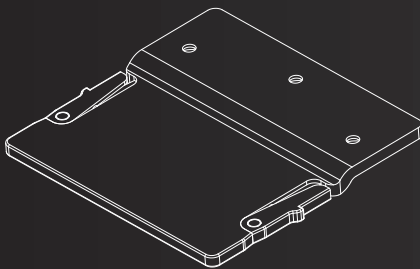

Mounting Options

Desk Clamp

M2-MNT-1000

For a more secure on-table installation, the desk clamp can be attached in seconds.

Wall Mount

M2-MNT-3000

The wall mount is the ideal solution for mounting the mediahub2 in a huddle room or meeting space.

Under Table Mount

M2-MNT-2000

This under table mount is designed for ease of access while keeping the work surface clear.

Under Table Mount

M2-MNT-2100

This under table mount is best when more space is needed between desk and the mediahub2.

Free Standing

The base models of the mediahub2 enclosures are fitted with an ergonomically angled stand, providing a comfortable viewing angle for connecting cables. This free standing mode can rapidly be upgraded to a fixed installation using the desk clamp.