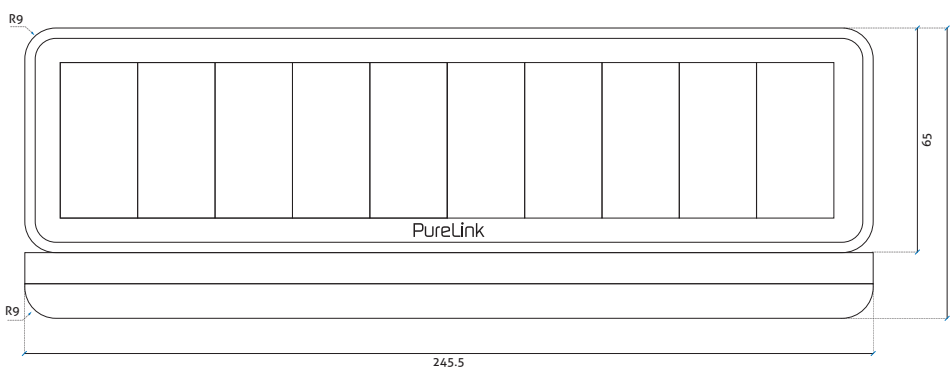

Free Standing

The base models of the mediahub2 enclosures are fitted with an ergonomically angled stand, providing a comfortable viewing angle for connecting cables. This free standing mode can rapidly be upgraded to a fixed installation using the desk clamp.

The range of mounting options work interchangeably with the 5-slot, 7-slot and 10-slot enclosures and can be installed accurately in moments, using the handy drilling template. For under desk, under shelf or wall mounting, simply remove the free standing element and click the enclosure into the pre-assembled mounting receptacle. With ultra-fast assembly and construction, the mediahub2 series guarantees that the absolute bear minimum of on-site time is required for the perfect installation.

7-Slot

10-Slot