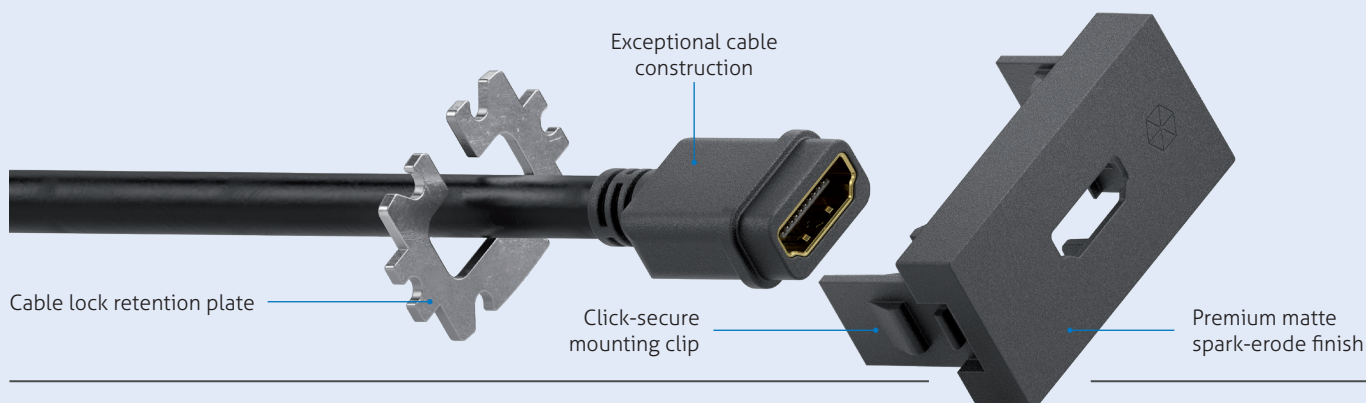

Item No.	Length
M2-PM1320-001	0.10m
M2-PM1320-003	0.30m

M2-PM2300

10Gbps USB-B F / USB-A F

- USB 3.2 for data rates up to 10Gbps
- Female to female metal-can connectors
- Triple shielded OFC conductors

Item No.	Length
M2-PM2300-001	0.10m
M2-PM2300-003	0.30m

VGA

M2-PM1500

1080p VGA F / F

- VGA for resolutions up to WUXGA
- Female to female metal-can connectors
- Triple shielded OFC conductors

Item No.	Length
M2-PM1500-001	0.10m
M2-PM1500-003	0.30m

CAT

M2-PM1600

1G to 10G CAT6a F / F

- CAT6a for up to 10G ethernet
- Female to female metal-can connectors
- Triple shielded OFC conductors

Item No.	Length
M2-PM1600-001	0.10m
M2-PM1600-003	0.30m

Audio

M2-PM1700

3.5mm Stereo F / F

- Unbalanced TRS stereo audio
- Female to female connector
- Shielded OFC conductors

Item No.	Length
M2-PM1700-001	0.10m
M2-PM1700-003	0.30m

PureLink Cable Quality Now for Your Workspace

PureLink cables are industry renowned for the highest quality and excellence. We have applied this wealth of knowledge to our mediahub2 cable range, as the interconnect between user and device is often the weak link in both signal and physical quality.

mediahub2 offers a complete range of practical cable accessories rated at the highest data rates. Future proofing the investment for subsequent upgrades, as well as delivering reliability from day one.