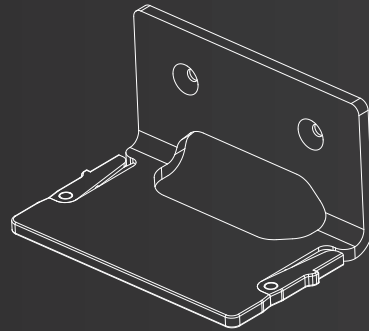

Mounting Options

Desk Clamp

M2-MNT-1000

For a more secure on-table installation, the desk clamp can be attached in seconds.

Wall Mount

M2-MNT-3000

The wall mount is the ideal solution for mounting the mediahub2 in a huddle room or meeting space.

Under Table Mount

M2-MNT-2000

This under table mount is designed for ease of access while keeping the work surface clear.

Under Table Mount

M2-MNT-2100

This under table mount is best when more space is needed between desk and the mediahub2.

Free Standing

The base models of the mediahub2 enclosures are fitted with an ergonomically angled stand, providing a comfortable viewing angle for connecting cables. This free standing mode can rapidly be upgraded to a fixed installation using the desk clamp.