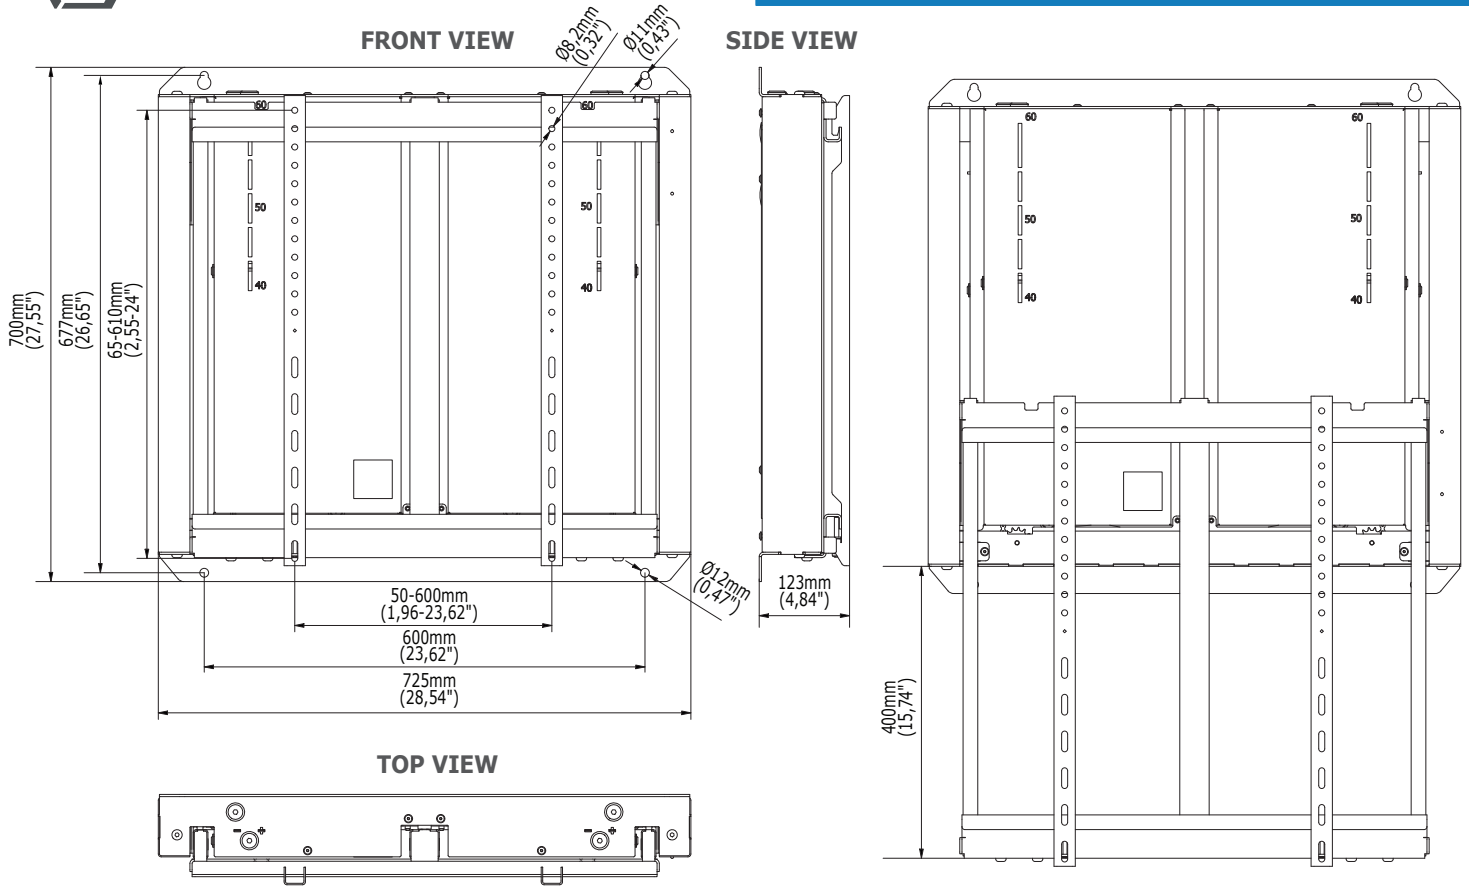

# ELWM60

WALL MOUNT WITH MANUAL HEIGHT ADJUSTMENT  
FOR 55"-86" SCREENS

ELWM60 is an excellent choice of a 55"-86" screen mount for users looking for a practical solution that meets the highest expectations. Designed to provide comfort during a video conference, speech or public presentation. ELWM60 is perfect for professional applications in conference rooms, office rooms and as educational facilities.

## PRODUCT SPECIFICATIONS

Short index	ELWM60
Product group	Display Mounts
Category	Wall mounts with Height Adjustment
Colour	Black
Warranty	Limited 5-years
Number of screens	1
Minimum screen size	55"
Maximum screen size	86"
Maximum load	60 kg
Height adjustment	Yes
VESA Mounting Compatibility	100x100 up to 600x400

Durable steel structure

Simple design

The screen can be mounted close to the wall

## TECHNICAL SPECIFICATIONS

Product dimensions	W: 725 mm D: 123 mm H: 700 mm (W:28,54" D:4,84" H:27,55")
Product weight	36 kg (79,36 lb)
Max. mounting pattern	600 x 400 mm
Min. mounting pattern	50 x 50 mm