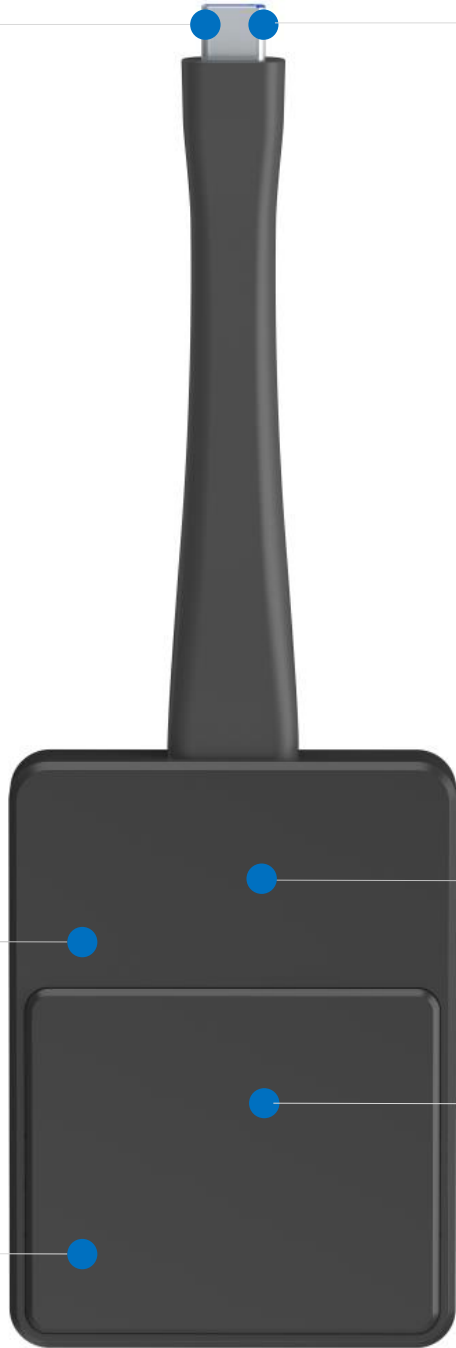

Multiple screens

EShare supports multiple buttons to connect and use in turn or share the screen simultaneously. It also supports collaborative sharing with EShare APP.

Extended Desktop

2-Way Video and Audio

5GHz Wi-Fi

No Software

True Plug & Play

Touch Feedback

EShare ES06T Series Spec.

Product Line	Wireless Presentation Button
Marketing Name	EShare 4K Button
Model Number	ES06T-C (USB-C) or ES06T-H (HDMI + USB-A)
WIFI	5GHz & 2.4GHz
Authentication Protocol	WPA2(WPA2-PSK (Pre-Shared key) / WPA2-Enterprise)
DDR	DDR3 512MB
A/V Virtualization	Wirelessly virtualize A/V equipment such as camera, microphone, speaker, and display to user's laptop
LED	Blue/Green/Red
Video Outputs	DP 1.2, eDP 1.4, or HDMI 1.4 (comply with HDCP)
Frame Rate	Up to 60 fps depending on environment (FHD) and 30fps for 4K
Output Resolution	720x480, 720x576, 1280x720, 1920x1080(1080P), 3840x2160
Input Source	480p, 576p, 720p, 1080p, 4K PC timing: 640x480, 800x600, 1024x768, 1280x720, 1920x1080, 3840x2160
Mouse cursor control back	Yes
Touch control back	Support 10 points
OS Support	Windows® 7, Windows 8.1, Windows 10 or Windows 11. macOS™, Chrome OS, Linux OS, Android OS. Any OS supports full featured Type-C or HDMI
Ports	ES06T-C: Full featured Type-C. ES06T-H: HDMI + USB-A.
Input Voltage	5V
Current Consumption	0.9A max
Power Consumption	2.5W average
Operating Temperature	-0°C ~ 40°C (32°F ~ 104°F)
Storage Temperature	-20°C ~ 60°C (-4°F ~ 140°F)
Dimensions	176mm x 58mm x 17mm
Net Weight	ES06T-C: 80g. ES06T-H: 85g.