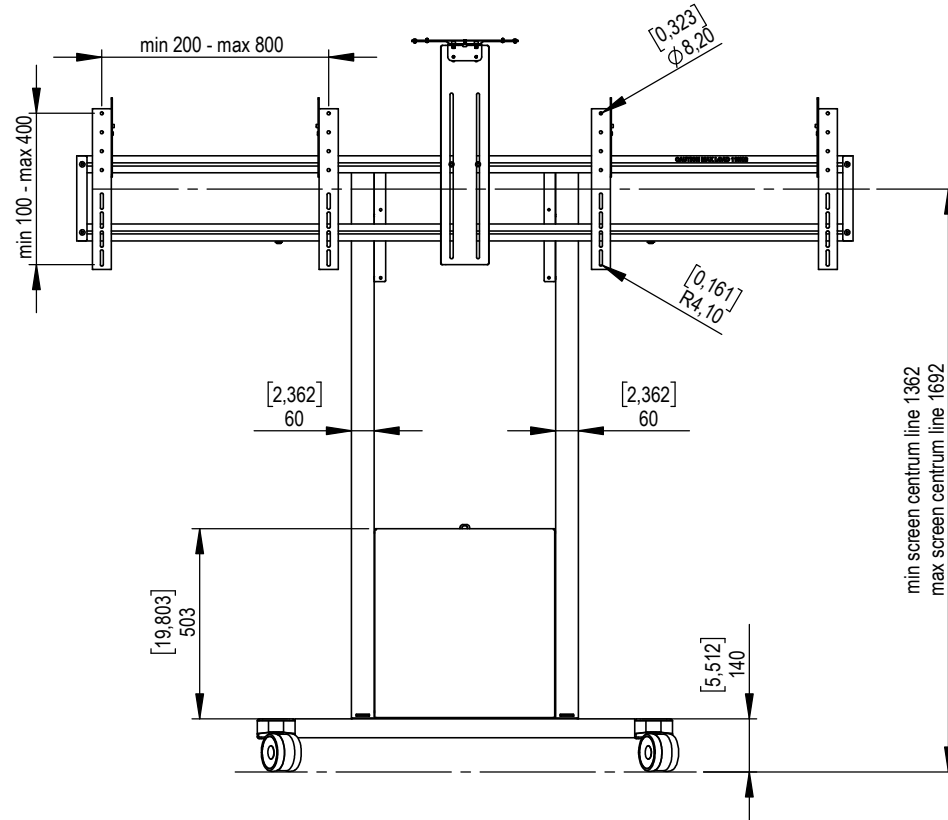

Technical drawing (mm)
 FMN032001-P0..FMN032002-P0 Func Mobile VC Fixed dimensions 2018

Max screen width W in mm with Vesa:

- Vesa 800x400 W=1120
- Vesa 600x400 W=1320
- Vesa 400x400 W=1520
- Vesa 300x300 W=1620