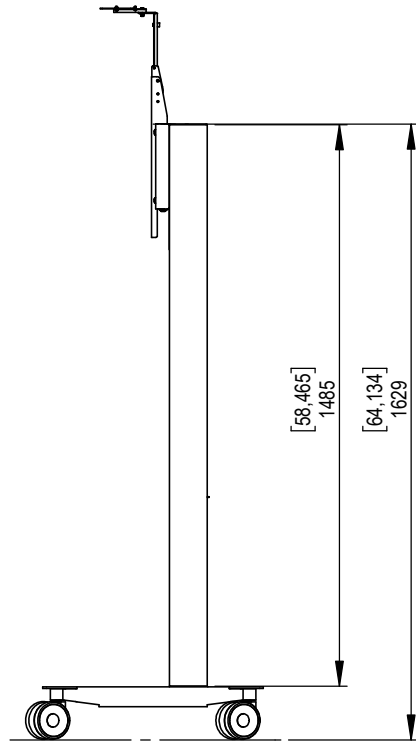

Technical drawing (mm)
 FMN032001-P0..FMN032002-P0 Func Mobile VC Fixed dimensions 2018

Max screen width W in mm with Vesa:

- Vesa 800x400 W=1120
- Vesa 600x400 W=1320
- Vesa 400x400 W=1520
- Vesa 300x300 W=1620