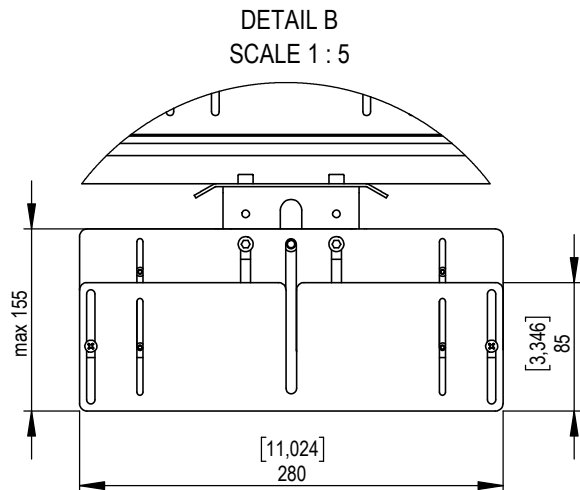

Technical drawing (mm)
 FMN032001-P0..FMN032002-P0 Func Mobile VC Fixed dimensions 2018

Max screen width W in mm with Vesa:

- Vesa 800x400 W=1120
- Vesa 600x400 W=1320
- Vesa 400x400 W=1520
- Vesa 300x300 W=1620