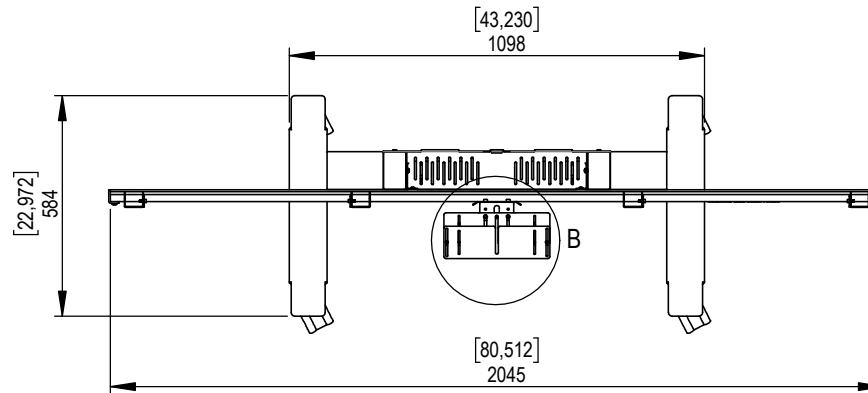

Technical drawing (mm)
 FMN032001-P0..FMN032002-P0 Func Mobile VC Fixed dimensions 2018

Max screen width W in mm with Vesa:

- Vesa 800x400 W=1120
- Vesa 600x400 W=1320
- Vesa 400x400 W=1520
- Vesa 300x300 W=1620