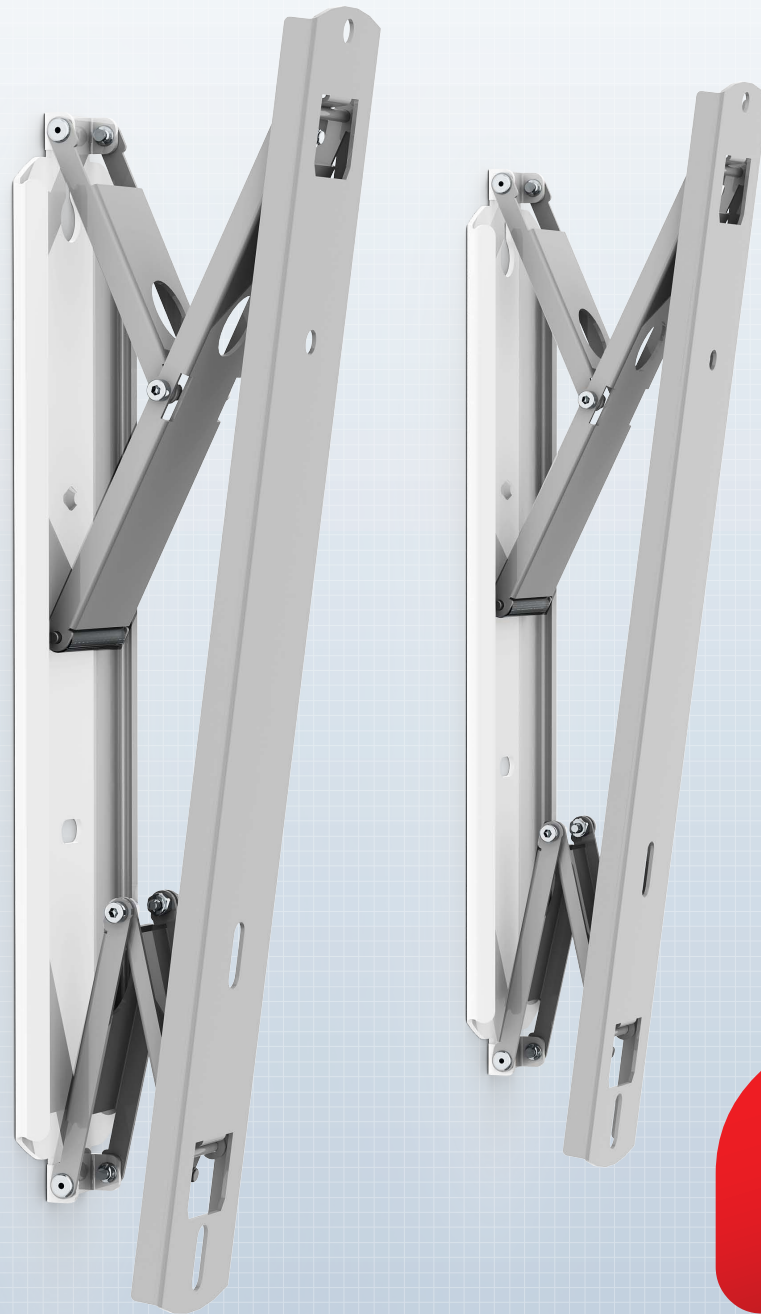

SMS SLIM FLEX

Tilt 40-60" displays with a single touch.

A close-to-the-wall solution for thin displays that gives unrivalled flexibility. The unique construction allows you to tilt thin displays up to 30 kg by hand power alone, completely without tools. The screen can be tilted by as much as 15 degrees, and a backwards-tilt mode is available for

installation and service. Discretion and low weight characterise this product, which protrudes only 15 mm from the wall when in its retracted position.

Delivered in a small, compact package. Finish: silver/white.

INFO

- Finish: silver/white.
- Maximum load: 30 kg.
- Suitable for VESA standards 200-400 mm vertically, no limitation horizontally.
- Recommended screen size: 40-60 inches.
- Weight: 2.6 kg.
- Screw holes: M4, M6, M8.
- Maximum tilt (stepless): 15°.
- Maximum depth of display: 50 mm.
- Distance from wall: 15 mm.

ART. NO.
FS011063

DESCRIPTION
SMS Slim Flex

NOTE:

Displays with connections at the rear may not be possible to mount on this wall bracket. Spacers of length 5 and 10 mm are included in the box.