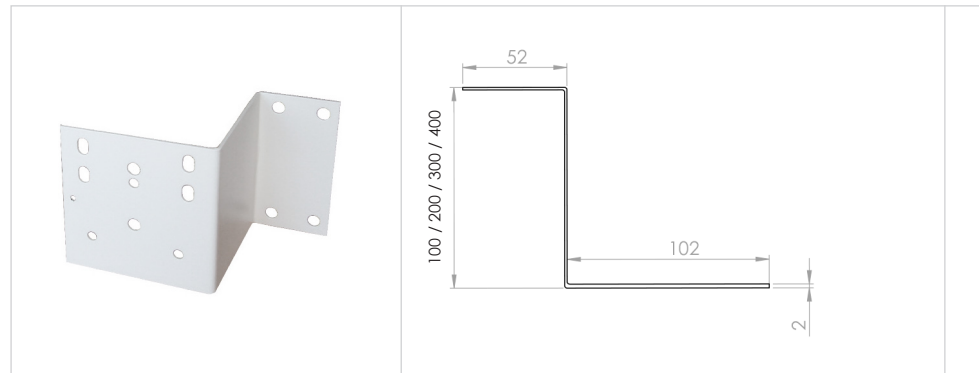

Front and side views

STANDARD BRACKETS

2 standard brackets are included
3 standard brackets for SQ1B4219350

A Image height
B Image base
F Casing length
G Weighing bar length

Technical data

SQUAR'PRO Reference	A cm	B cm	F cm	G cm	Wattage W
16:10 Format					
SQ1B112180	112	180	192,1	191	121
SQ1B1125200	125	200	212,1	211	121
SQ1B1150240	150	240	252,1	251	121
SQ1B1169270	169	270	282,1	281	121
SQ1B1187300	187	300	312,1	311	121
SQ1B4219350	219	350	362,1	361	121
4:3 Format					
SQ1B1135180	135	180	192,1	191	121
SQ1B1150200	150	200	212,1	211	121
SQ1B1180240	180	240	252,1	251	121
SQ1B1202270	202	270	282,1	281	121
SQ1B1225300	225	300	312,1	311	121
1:1 Format					
SQ1B1150150	150	150	162,1	161	121
SQ1B1180180	180	180	192,1	191	121
SQ1B1200200	200	200	212,1	211	121
SQ1B1240240	240	240	252,1	251	121
SQ1B1300300	300	300	312,1	311	121

Very functional screen, ultra compact and simple to recess with its very white lacquered aluminium case.

- The triangular weighing bar is perfectly integrated in the casing when the screen is rolled up
- M1 fire resistant projection surface (except SQ1B4219350)
- Wall or ceiling mounting
- Motor on the right
- Supplied with wired inverter
- Low and high limit switches set in the factory
- Sliding mounting
- Quiet motor

Wired inverter

Chemin de Beaurepaire
91410 DOURDAN - FRANCE
Tel +33 1 64 59 94 54

Extending brackets

Extending bracket 10, 20, 30 or 40 cm

EXTENDING BRACKETS

For a 10cm or 20cm wall offset:
One pair up to 300 cm base and a trio
for the model in 350 base

The pair	Reference
10cm	OPTECAR10BSQ
20cm	OPTECAR20BSQ
30cm	OPTECAR30BSQ
40cm	OPTECAR40BSQ
The trio	Reference
10cm	OPTECAR10BSQ3
20cm	OPTECAR20BSQ3
30cm	OPTECAR30BSQ3
40cm	OPTECAR40BSQ3

Wiring

Wiring diagrams for remote control receiver and wired switch