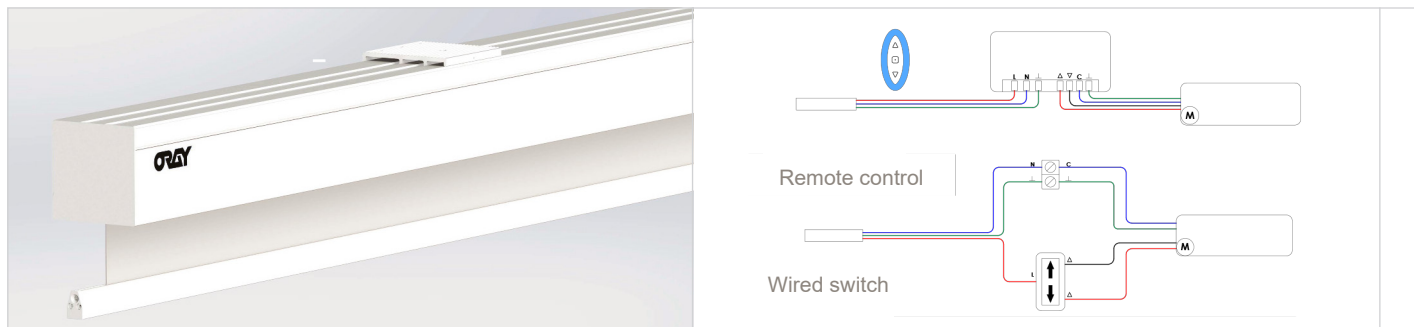

Front and side views

STANDARD BRACKETS

2 standard brackets are included
3 standard brackets for SQ1B4219350

A Image height
B Image base
F Casing length
G Weighing bar length

Technical data

SQUAR'PRO Reference	A cm	B cm	F cm	G cm	Wattage W
16:10 Format					
SQ1B112180	112	180	192,1	191	121
SQ1B1125200	125	200	212,1	211	121
SQ1B1150240	150	240	252,1	251	121
SQ1B1169270	169	270	282,1	281	121
SQ1B1187300	187	300	312,1	311	121
SQ1B4219350	219	350	362,1	361	121
4:3 Format					
SQ1B1135180	135	180	192,1	191	121
SQ1B1150200	150	200	212,1	211	121
SQ1B1180240	180	240	252,1	251	121
SQ1B1202270	202	270	282,1	281	121
SQ1B1225300	225	300	312,1	311	121
1:1 Format					
SQ1B1150150	150	150	162,1	161	121
SQ1B1180180	180	180	192,1	191	121
SQ1B1200200	200	200	212,1	211	121
SQ1B1240240	240	240	252,1	251	121
SQ1B1300300	300	300	312,1	311	121

Very functional screen, ultra compact and simple to recess with its very white lacquered aluminium case.

- The triangular weighing bar is perfectly integrated in the casing when the screen is rolled up
- M1 fire resistant projection surface (except SQ1B4219350)
- Wall or ceiling mounting
- Motor on the right
- Supplied with wired inverter
- Low and high limit switches set in the factory
- Sliding mounting
- Quiet motor

Wired inverter

Chemin de Beaurepaire
91410 DOURDAN - FRANCE
Tel +33 1 64 59 94 54

Extending brackets

Extending bracket 10, 20, 30 or 40 cm

EXTENDING BRACKETS

For a 10cm or 20cm wall offset:
One pair up to 300 cm base and a trio
for the model in 350 base

The pair	Reference
10cm	OPTECAR10BSQ
20cm	OPTECAR20BSQ
30cm	OPTECAR30BSQ
40cm	OPTECAR40BSQ
The trio	Reference
10cm	OPTECAR10BSQ3
20cm	OPTECAR20BSQ3
30cm	OPTECAR30BSQ3
40cm	OPTECAR40BSQ3

Wiring

Wiring diagrams for remote control receiver and wired switch