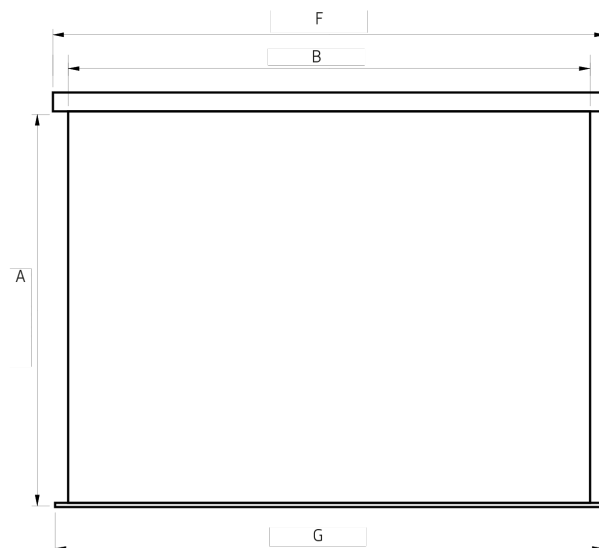

Front and side views

STANDARD BRACKETS

2 standard brackets are included
3 standard brackets for SQ1B4219350

A Image height
B Image base
F Casing length
G Weighing bar length

Technical data

SQUAR'PRO Reference	A cm	B cm	F cm	G cm	Wattage W
16:10 Format					
SQ1B112180	112	180	192,1	191	121
SQ1B1125200	125	200	212,1	211	121
SQ1B1150240	150	240	252,1	251	121
SQ1B1169270	169	270	282,1	281	121
SQ1B1187300	187	300	312,1	311	121
SQ1B4219350	219	350	362,1	361	121
4:3 Format					
SQ1B1135180	135	180	192,1	191	121
SQ1B1150200	150	200	212,1	211	121
SQ1B1180240	180	240	252,1	251	121
SQ1B1202270	202	270	282,1	281	121
SQ1B1225300	225	300	312,1	311	121
1:1 Format					
SQ1B1150150	150	150	162,1	161	121
SQ1B1180180	180	180	192,1	191	121
SQ1B1200200	200	200	212,1	211	121
SQ1B1240240	240	240	252,1	251	121
SQ1B1300300	300	300	312,1	311	121

Very functional screen, ultra compact and simple to recess with its very white lacquered aluminium case.

- The triangular weighing bar is perfectly integrated in the casing when the screen is rolled up
- M1 fire resistant projection surface (except SQ1B4219350)
- Wall or ceiling mounting
- Motor on the right
- Supplied with wired inverter
- Low and high limit switches set in the factory
- Sliding mounting
- Quiet motor

Wired inverter

Chemin de Beaurepaire
91410 DOURDAN - FRANCE
Tel +33 1 64 59 94 54

Extending brackets

Extending bracket 10, 20, 30 or 40 cm

EXTENDING BRACKETS

For a 10cm or 20cm wall offset:
One pair up to 300 cm base and a trio
for the model in 350 base