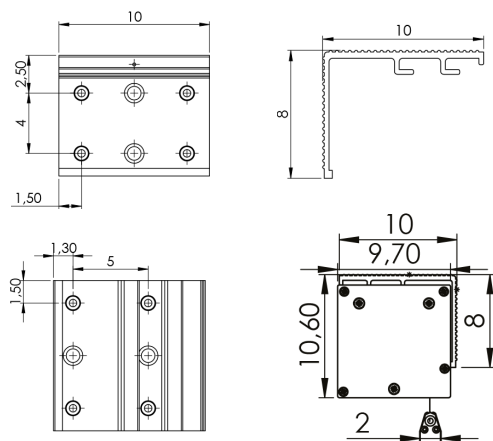

Front and side views

STANDARD BRACKETS

2 standard brackets are included
3 standard brackets for SQ1B4219350

A Image height
B Image base
F Casing length
G Weighing bar length

Technical data

SQUAR'PRO Reference	A cm	B cm	F cm	G cm	Wattage W
16:10 Format					
SQ1B112180	112	180	192,1	191	121
SQ1B1125200	125	200	212,1	211	121
SQ1B1150240	150	240	252,1	251	121
SQ1B1169270	169	270	282,1	281	121
SQ1B1187300	187	300	312,1	311	121
SQ1B4219350	219	350	362,1	361	121
4:3 Format					
SQ1B1135180	135	180	192,1	191	121
SQ1B1150200	150	200	212,1	211	121
SQ1B1180240	180	240	252,1	251	121
SQ1B1202270	202	270	282,1	281	121
SQ1B1225300	225	300	312,1	311	121
1:1 Format					
SQ1B1150150	150	150	162,1	161	121
SQ1B1180180	180	180	192,1	191	121
SQ1B1200200	200	200	212,1	211	121
SQ1B1240240	240	240	252,1	251	121
SQ1B1300300	300	300	312,1	311	121

Very functional screen, ultra compact and simple to recess with its very white lacquered aluminium case.

- The triangular weighing bar is perfectly integrated in the casing when the screen is rolled up
- M1 fire resistant projection surface (except SQ1B4219350)
- Wall or ceiling mounting
- Motor on the right
- Supplied with wired inverter
- Low and high limit switches set in the factory
- Sliding mounting
- Quiet motor

Wired inverter

Chemin de Beaurepaire
91410 DOURDAN - FRANCE
Tel +33 1 64 59 94 54

Extending brackets

Extending bracket 10, 20, 30 or 40 cm

EXTENDING BRACKETS

For a 10cm or 20cm wall offset:
One pair up to 300 cm base and a trio
for the model in 350 base

The pair	Reference
10cm	OPTECAR10BSQ
20cm	OPTECAR20BSQ
30cm	OPTECAR30BSQ
40cm	OPTECAR40BSQ
The trio	Reference
10cm	OPTECAR10BSQ3
20cm	OPTECAR20BSQ3
30cm	OPTECAR30BSQ3
40cm	OPTECAR40BSQ3

Wiring

Wiring diagrams for remote control receiver and wired switch