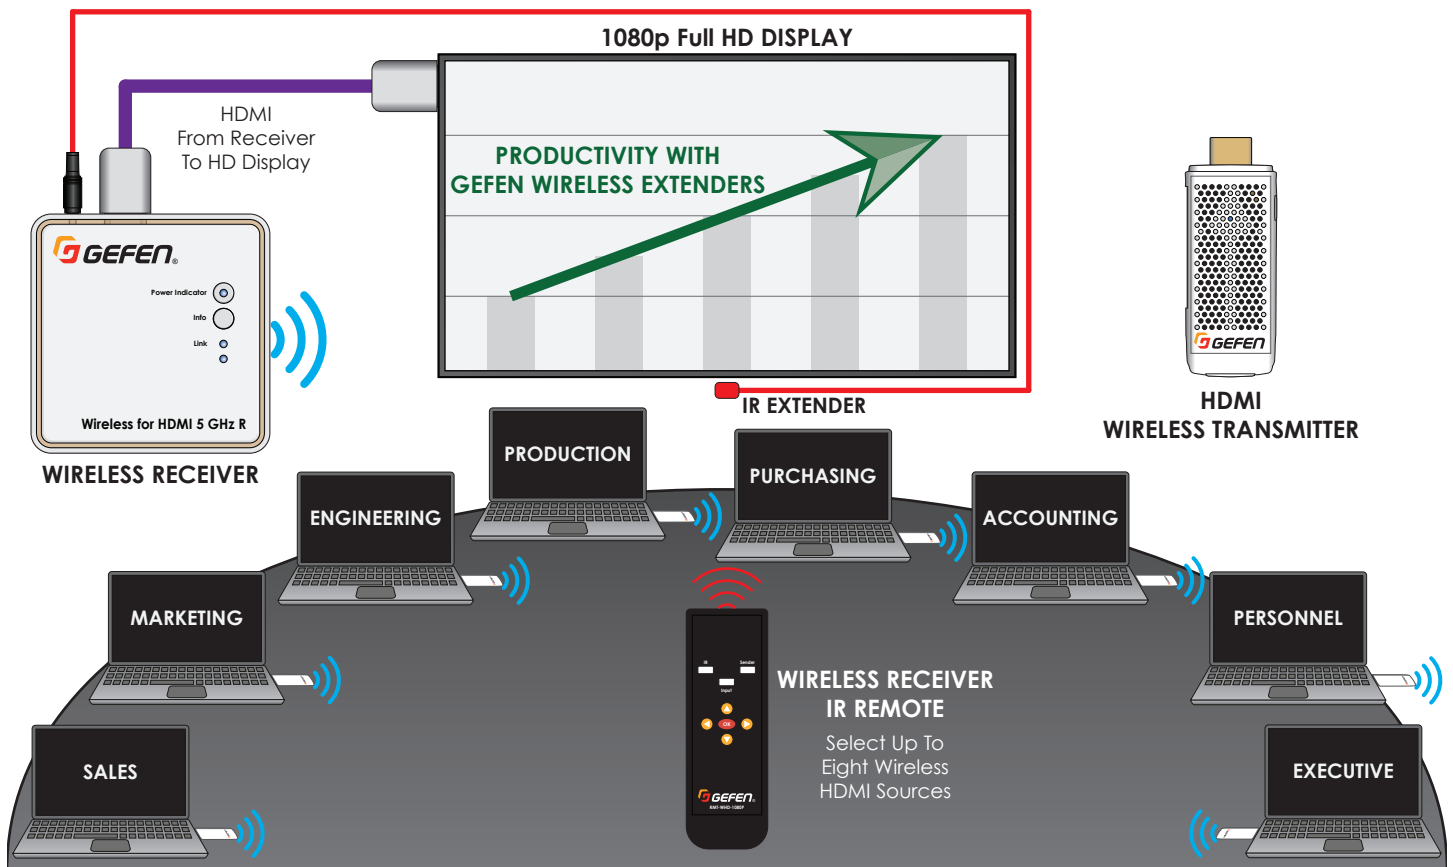

## EXT-WHD-1080P-SR

Gefen's 5 GHz short range Wireless HDMI Extender transmits HDMI content up to 1080p Full HD from computers, game consoles and Blu-ray players to an HD display up to 33 feet (10m) away. Up to eight HDMI sources can be connected in a single system. Sources are selected via the included IR Remote.

In conference rooms, everyone gets a seat at the table. For home theater, sharing personal videos with family and friends has never been easier. The compact receiver can be mounted behind a video display, on a wall, shelf, tripod or hidden in an audio/video equipment cabinet.

### Application - Conference Room

Conference Room application with Wireless Transmitters connected to laptops for a staff meeting. Up to eight Wireless Transmitters can be used to transmit 1080p HDMI to the Wireless Receiver. Laptops can be individually selected with the IR Remote for presentation on the HD Display.

### Features

- Transmits 1080p Full HD up to 33 feet (10m); (obstructions such as walls and furniture, and RF interference can reduce wireless range)
- Up to eight Wireless Transmitters can be linked to one receiver; (one transmitter included with system, additional transmitters available separately)
- OSD Setup allows registration, selection, naming and removing of Wireless Transmitters
- Firmware updateable via Gefen Syner-G™
- Wireless Transmitters connects to source HDMI port; powered by source USB port or external power supply
- Includes IR Extender for IR control when receiver is hidden in an equipment cabinet
- 7.1 channels of LPCM and 5.1 channels of Dolby® and DTS®, 3DTV pass-through, HDCP pass-through, Lip Sync pass-through