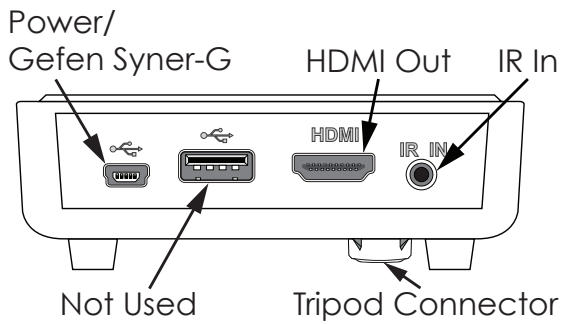

Gefen Wireless Extender for HDMI

Connections & Controls

RECEIVER