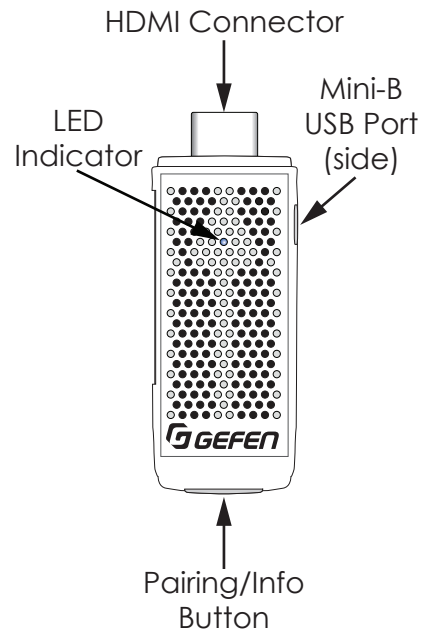

TRANSMITTER