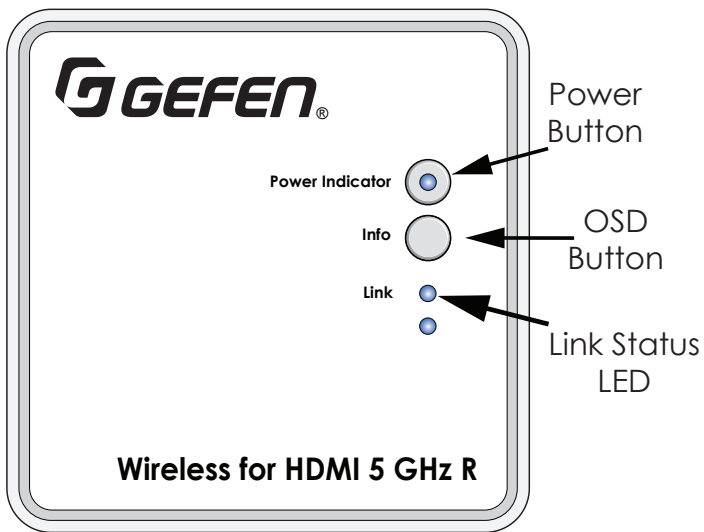

Gefen Wireless Extender for HDMI

Connections & Controls

RECEIVER