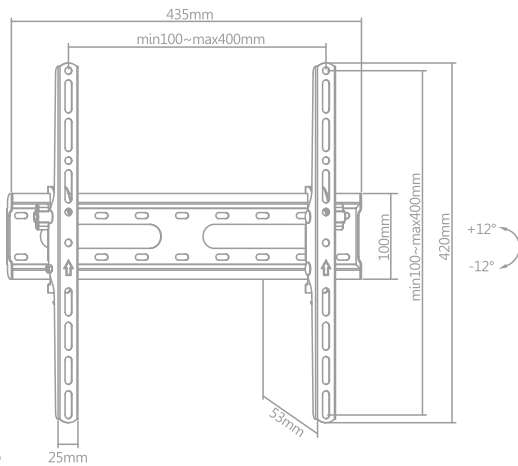

SOPORTE DE PARED MONITORES DE 32" – 70"

SMP-BTILT44

traulux

[32"-70" | **RATED**]
45kg/99lbs

- VESA COMPATIBLE
75x75 100x100 150x150 200x200
250x250 300x300 350x350
400x200 400x300 400x400
- 53mm
- +12° -12°
- Four Times Strength Tested
- Bubble Level
- Direction Indicator
- Curved TV

<p>A (x1) B (x1) C (x1) D (x1)</p>		<p>1</p> <p>55mm (2.2") ø 4.5mm (5/16")</p>	<p>2</p> <p>M-A M-B C M-D</p>
<p>M-A (x4) M6x30 M-B (x4) M8x30 M-C (x4) D8 M-D (x4) Ø15xØ8x15 W-A (x4) ST6.3x55 W-B (x4) Ø10x45 W-C (x4) D6</p>	<p>3</p> <p>W-B W-C W-A</p>	<p>4</p> <p>NOTE: Adjust to the desired angle and then tighten the knobs as shown.</p>	