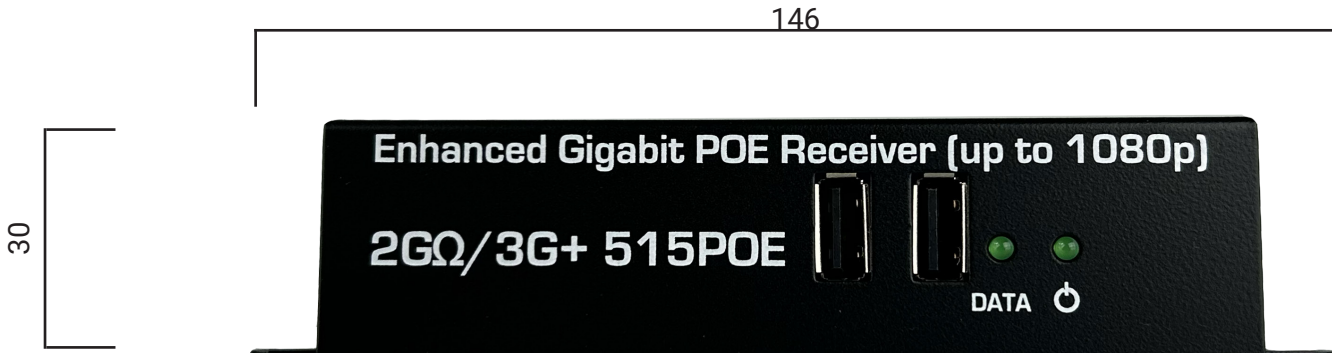

OMEGA Series

OM-515POE (VBS-HDIP-515POE)

Just Add
Power
AV over IP Solutions

Front of Device:

All measurements in millimeters (mm)