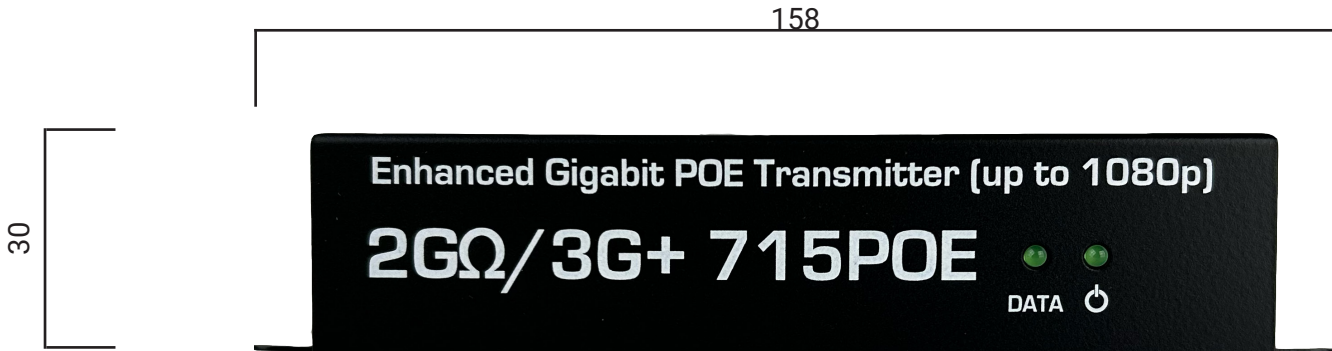

OMEGA Series

OM-715POE (VBS-HDIP-715POE)

Just Add
Power
AV over IP Solutions

Front of Device:

All measurements in millimeters (mm)