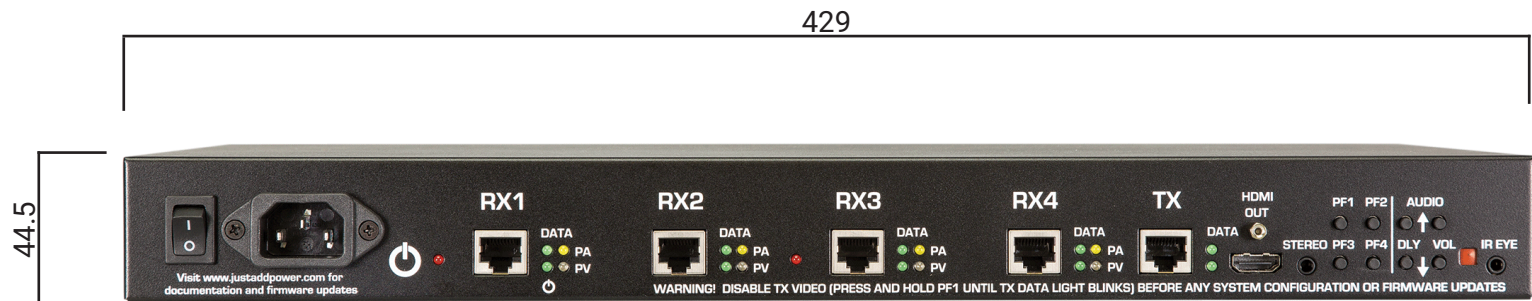

ULTRA Series

UL-759A (VBS-HDIP-759A)

Just Add
Power
AV over IP Solutions

View 4 Sources on 1 Display

The Ultra Series 759A Video Tiler gives any Just Add Power system the ability to mix four video sources from any Encoder (Transmitter) and combine those into a new, unique, compiled video source that can be viewed by any Decoder (Receiver) in the matrix.

Tile four (or more) HDMI sources on a single display in a variety of viewing modes: single-screen, video wall, or tiled video at the same time. Like any standalone Decoder (Receiver), the Decoders (Receivers) in the 759A Video Tiler can watch any source in the system and can then be shown on any display in the system. Multiple video tilers can be combined to add even more sources on a single display.

ULTRA Series

UL-759A (VBS-HDIP-759A)

Just Add
Power
AV over IP Solutions

Front of Device:

All measurements in millimeters (mm)

Back of Device:

All measurements in millimeters (mm)

Specifications

Bandwidth	180-500 Mbps	Operating Temp	0-60 °C / 32-140 °F
Compliance	HDCP 2.2 & RoHS/FCC/CE	Ports	Gigabit Ethernet (x5) HDMI Out 3.5mm Stereo Out
Dimensions & Weight	429 x 44.5 x 250mm 17" x 1.75" x 9.8" inch (19-inch rack, 1 RU) 2.9 kg / 6.4 lb	Power Supply (included)	IEC 60320 C13/C14 50W AC Power
Encryption	AES-128 Encryption	Supported Audio & Video	Audio: Stereo Audio . Audio Volume and Delay. Video: Up to 4096x2160