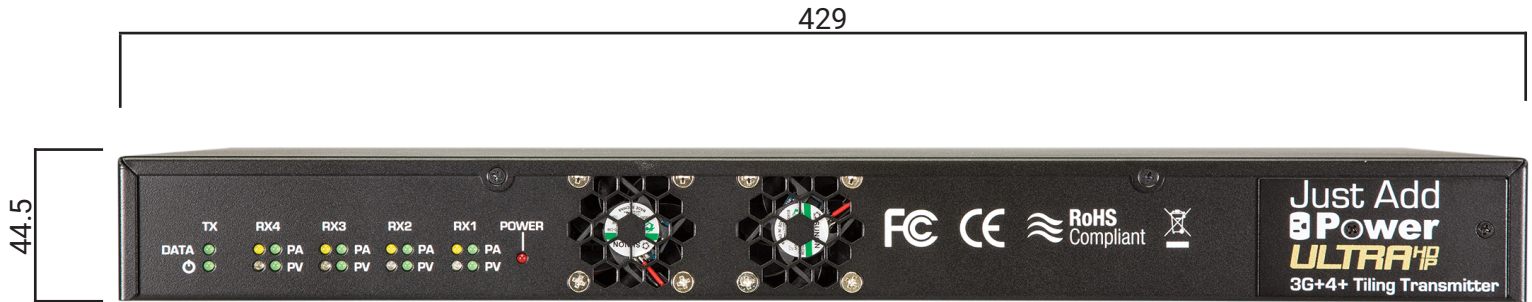

ULTRA Series

UL-759A (VBS-HDIP-759A)

Just Add
Power
AV over IP Solutions

View 4 Sources on 1 Display

The Ultra Series 759A Video Tiler gives any Just Add Power system the ability to mix four video sources from any Encoder (Transmitter) and combine those into a new, unique, compiled video source that can be viewed by any Decoder (Receiver) in the matrix.

Tile four (or more) HDMI sources on a single display in a variety of viewing modes: single-screen, video wall, or tiled video at the same time. Like any standalone Decoder (Receiver), the Decoders (Receivers) in the 759A Video Tiler can watch any source in the system and can then be shown on any display in the system. Multiple video tilers can be combined to add even more sources on a single display.

ULTRA Series

UL-759A (VBS-HDIP-759A)

Just Add
Power
AV over IP Solutions

Front of Device:

All measurements in millimeters (mm)

Back of Device:

All measurements in millimeters (mm)

Specifications

Bandwidth	180-500 Mbps	Operating Temp	0-60 °C / 32-140 °F
Compliance	HDCP 2.2 & RoHS/FCC/CE	Ports	Gigabit Ethernet (x5) HDMI Out 3.5mm Stereo Out
Dimensions & Weight	429 x 44.5 x 250mm 17" x 1.75" x 9.8" inch (19-inch rack, 1 RU) 2.9 kg / 6.4 lb	Power Supply (included)	IEC 60320 C13/C14 50W AC Power
Encryption	AES-128 Encryption	Supported Audio & Video	Audio: Stereo Audio . Audio Volume and Delay. Video: Up to 4096x2160