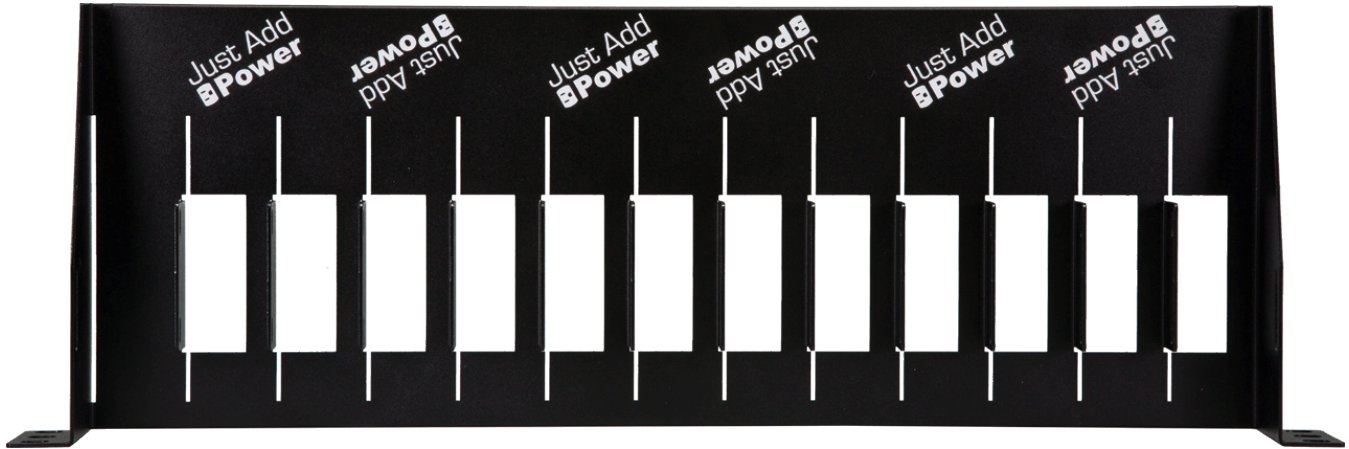

RS1U

RS1U Rack Shelf

Just Add
Power
AV over IP Solutions

Organize Your Shelf

Holds up to 13 Just Add Power standalone units.

The Just Add Power 1-Rack Unit Rack Shelf (RS1U) provides an easy way to mount standalone Just Add Power Omega, Ultra, and MaxColor Encoders (Transmitters) and Decoders (Receivers) in a rack. Just Add Power units in the RS1U will take up between 3-5 RU of space.

Pre-cut slots with separating tabs for ventilation.

Specification

Capacity	13 slots
Overall Dimensions	439 x 44.5 x 159 mm 17" x 1.75" x 6.26" inch (19-inch rack, 1 RU)
Rack Height with Units Installed	3-5 RU
Slot Dimensions	34 x 159mm
Weight	0.91 kg / 2.0 lb