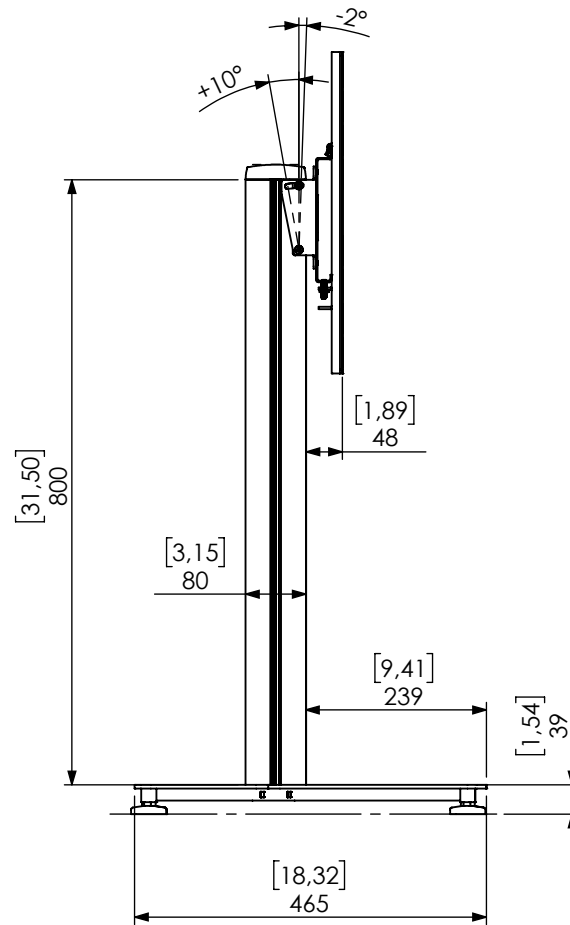

Technical drawing (mm/inch)
 K12-008-x ICON FM T 800 - 400x400 dimensions

SMART MEDIA
 SOLUTIONS