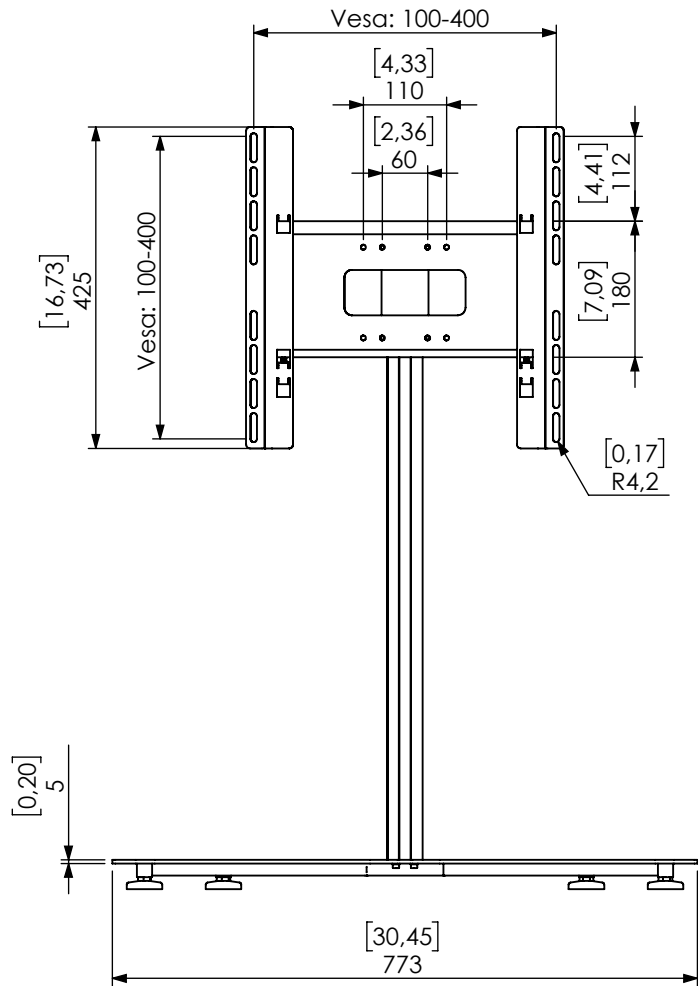

Technical drawing (mm/inch)
 K12-008-x ICON FM T 800 - 400x400 dimensions

SMART MEDIA
 SOLUTIONS