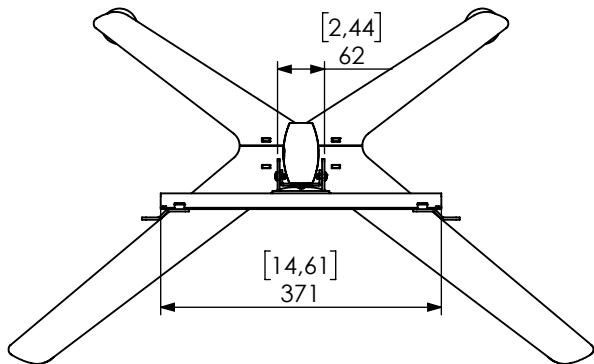

Technical drawing (mm/inch)
 K12-008-x ICON FM T 800 - 400x400 dimensions

SMART MEDIA
 SOLUTIONS