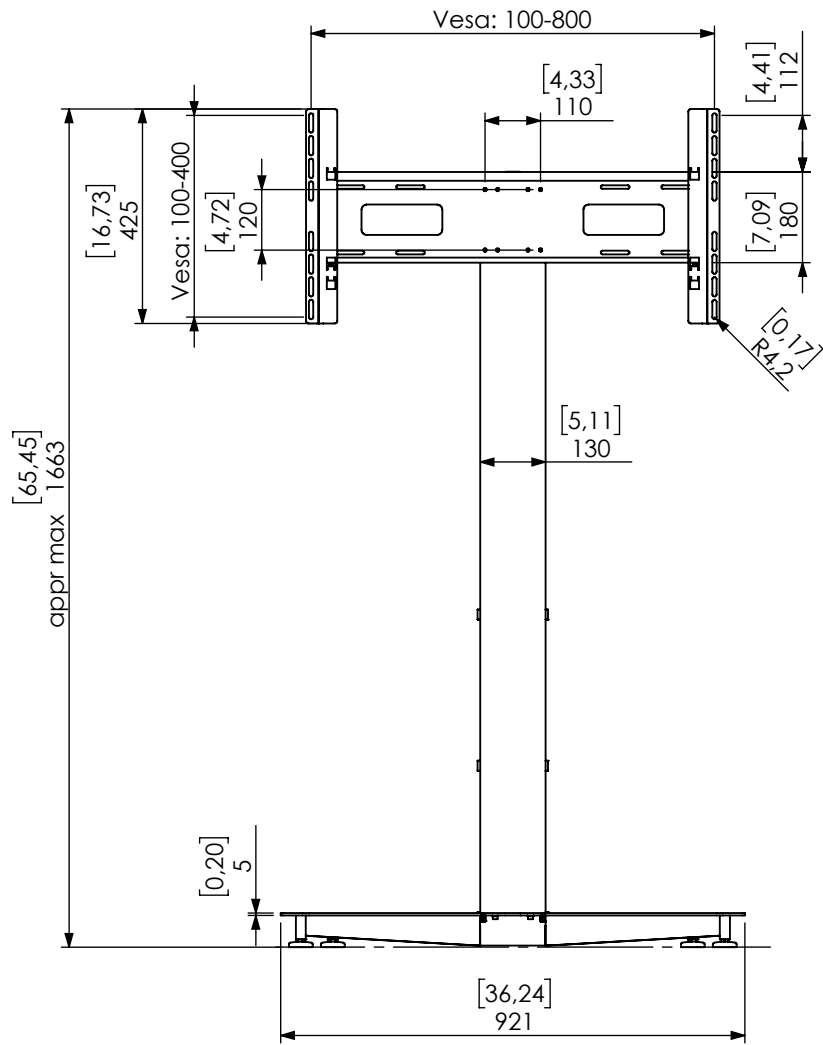

Technical drawing (mm/inch)  
K12-030-x ICON FH T 1450 - 800x400 dimensions

SMART MEDIA  
SOLUTIONS