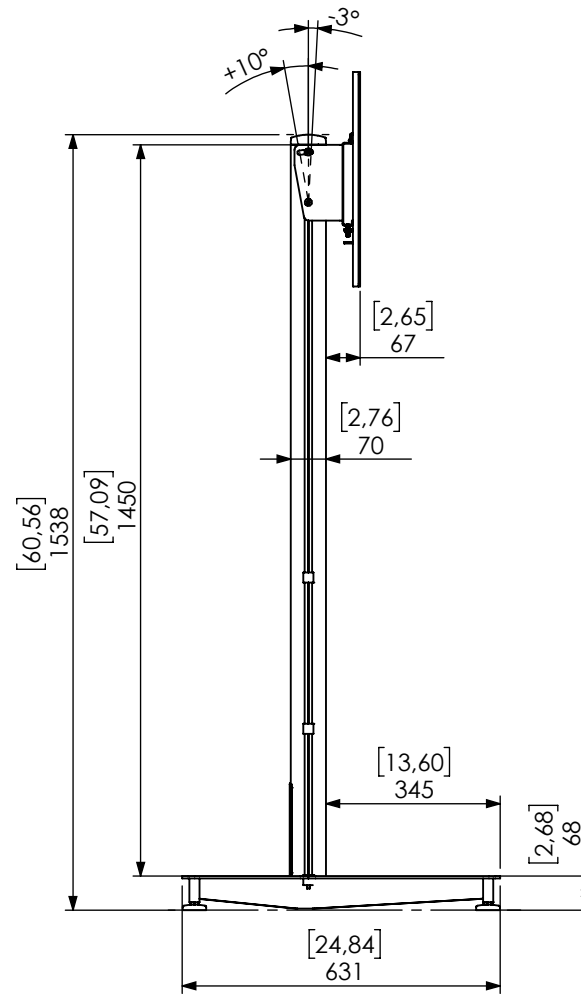

Technical drawing (mm/inch)  
K12-030-x ICON FH T 1450 - 800x400 dimensions

SMART MEDIA  
SOLUTIONS