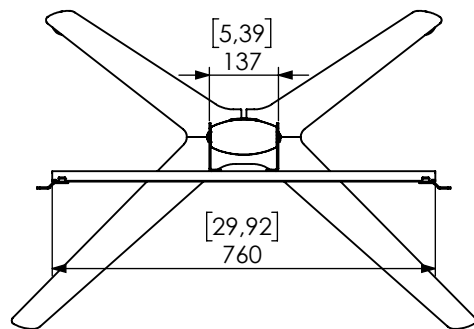

Technical drawing (mm/inch)  
K12-030-x ICON FH T 1450 - 800x400 dimensions

SMART MEDIA  
SOLUTIONS