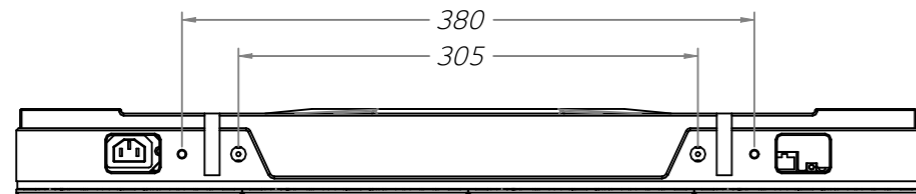

LSBB0xx-GD
 - SIZE : W600mm x H337.5mm

PROJECT TITLE

LED Screen

NOTE

1. This drawing is only for reference.
2. Specifications subject to change without notice.

REVISIONS DATE

DRAWN BY

DESIGNED BY

CHECKED BY

APPROVED BY

DRAWING TITLE
Cabinet Elevation
LSBB0xx-GD

MATERIAL

SCALE 1 / 5

DATE 2021. 04. 30.

SHEET NO. 001 REV. A

A3/42(0x27mm x2mm)