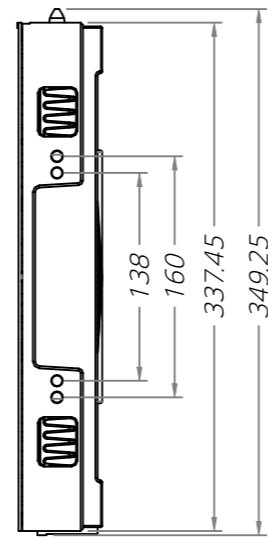

LSBB0xx-GD
 - SIZE : W600mm x H337.5mm

PROJECT TITLE

LED Screen

NOTE

1. This drawing is only for reference.
2. Specifications subject to change without notice.

REVISIONS DATE

DRAWN BY

DESIGNED BY

CHECKED BY

APPROVED BY

DRAWING TITLE
Cabinet Elevation
LSBB0xx-GD

MATERIAL

SCALE 1 / 5

DATE 2021. 04. 30.

SHEET NO. 001 REV. A

A3/42(0x27mm x2mm)