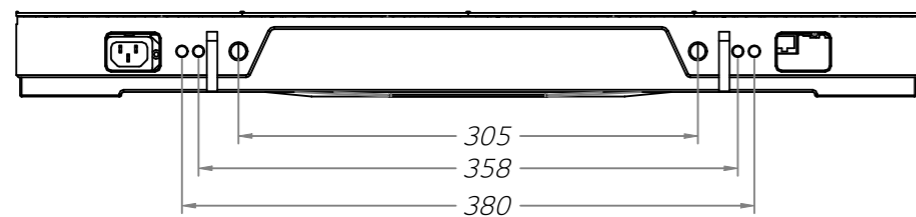

LSBB0xx-GD
 - SIZE : W600mm x H337.5mm

PROJECT TITLE

LED Screen

NOTE

1. This drawing is only for reference.
2. Specifications subject to change without notice.

REVISIONS DATE

DRAWN BY

DESIGNED BY

CHECKED BY

APPROVED BY

DRAWING TITLE
Cabinet Elevation
LSBB0xx-GD

MATERIAL

SCALE 1 / 5

DATE 2021. 04. 30.

SHEET NO. 001 REV. A

A3/42(0x27mm x2mm)