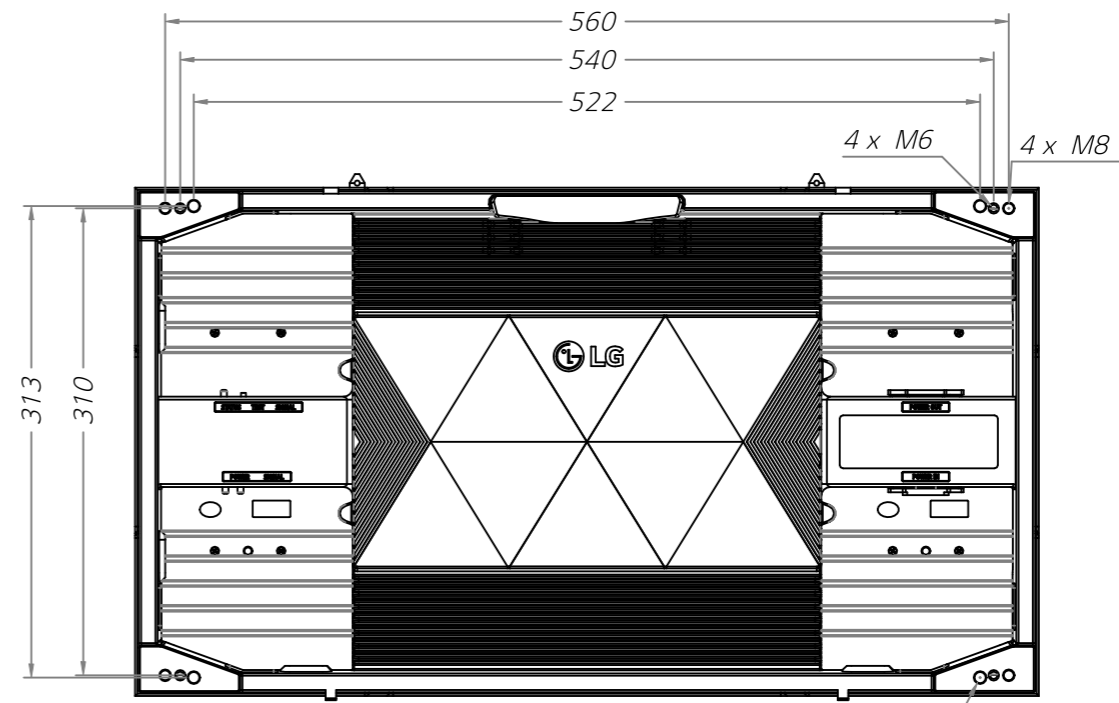

LSBB0xx-GD
 - SIZE : W600mm x H337.5mm

PROJECT TITLE

LED Screen

NOTE

1. This drawing is only for reference.
2. Specifications subject to change without notice.

REVISIONS DATE

DRAWN BY

DESIGNED BY

CHECKED BY

APPROVED BY

DRAWING TITLE
Cabinet Elevation
LSBB0xx-GD

MATERIAL

SCALE 1 / 5

DATE 2021. 04. 30.

SHEET NO. 001 REV. A

A3/42(0x27mm x2mm)