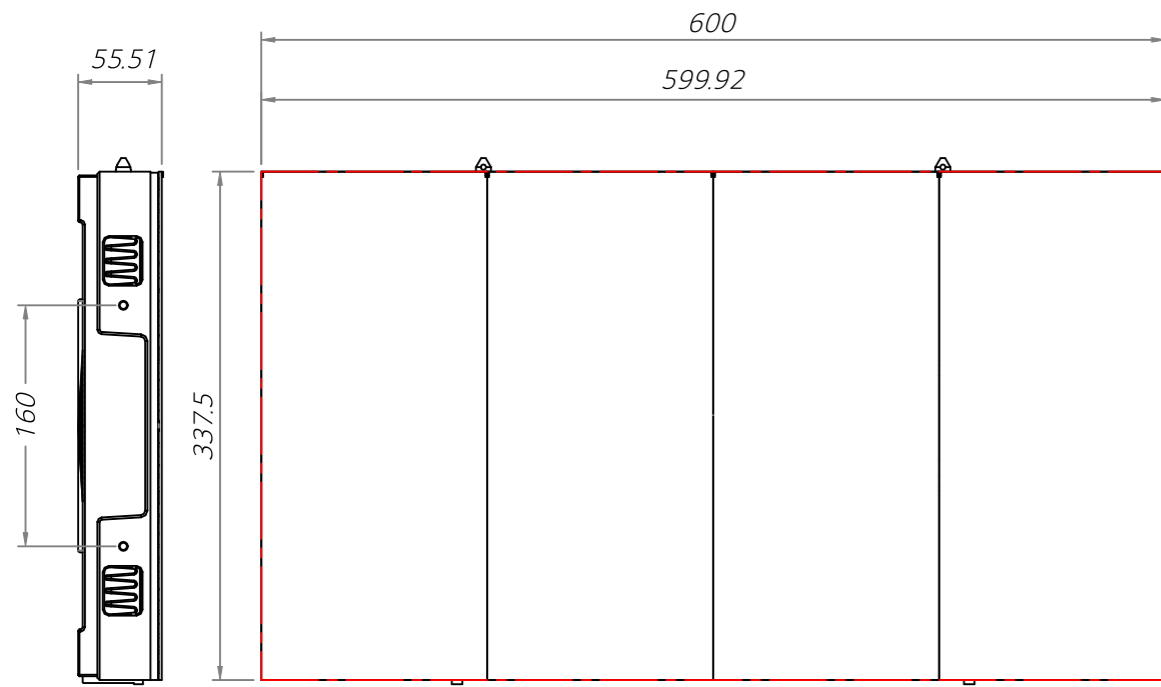

LSBB0xx-GD
 - SIZE : W600mm x H337.5mm

PROJECT TITLE

LED Screen

NOTE

1. This drawing is only for reference.
2. Specifications subject to change without notice.

REVISIONS DATE

DRAWN BY

DESIGNED BY

CHECKED BY

APPROVED BY

DRAWING TITLE
Cabinet Elevation
LSBB0xx-GD

MATERIAL

SCALE 1 / 5

DATE 2021. 04. 30.

SHEET NO. 001 REV. A

A3/42(0x27mm x2mm)