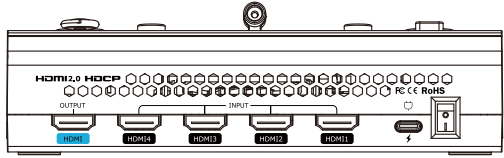

STREAM driver free connect mini-pro easily to any platform

4K resolution support across four HDMI inputs

SCALE true dual layer video scalable pixel-to-pixel

MIX transition between video sources & presets with effect

PREVIEW six window preview selectable to any output

TOUCH modern intuitive controls

APPS remote control from mobiles, tablets and computers

FOLLOW pan, tilt, zoom, focus cameras from the switcher

KEY add transparency to a video to layer over a background

LISTEN embed and extract multi channel audio mix

Connections

Video Inputs	4 x HDMI-A
Video Output	1 x HDMI-A (1 x 2K)
Streaming Output	1 x USB-A
Recording Output	1 x USB-A
Audio In	2 x 3.5mm mini-Jack
Audio Out	1 x 3.5mm mini-Jack
Communication	1 x RJ45
Power	1 x USB-C