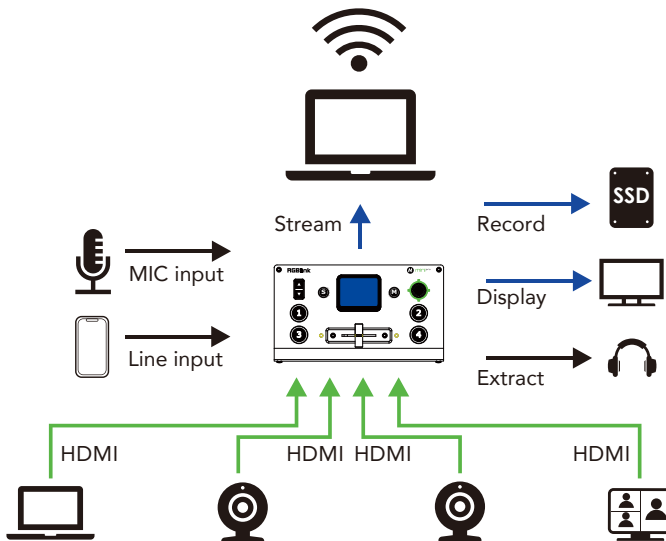

Go Live

Display local and live with the 2K HDMI output port – use for a preview or the live program output. mini-pro is more than a streaming switcher, mini-pro is also a live event switcher

Record

Capture the moment, record video and audio directly from mini-pro with any portable drive up to 2TB, nothing else needed.

STREAM driver free connect mini-pro easily to any platform

4K resolution support across four HDMI inputs

SCALE true dual layer video scalable pixel-to-pixel

MIX transition between video sources & presets with effect

PREVIEW six window preview selectable to any output

TOUCH modern intuitive controls

APPS remote control from mobiles, tablets and computers

FOLLOW pan, tilt, zoom, focus cameras from the switcher

KEY add transparency to a video to layer over a background

LISTEN embed and extract multi channel audio mix

Connections

Video Inputs	4 x HDMI-A
Video Output	1 x HDMI-A (1 x 2K)
Streaming Output	1 x USB-A
Recording Output	1 x USB-A
Audio In	2 x 3.5mm mini-Jack
Audio Out	1 x 3.5mm mini-Jack
Communication	1 x RJ45
Power	1 x USB-C