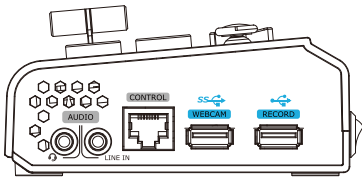

STREAM driver free connect mini-pro easily to any platform

4K resolution support across four HDMI inputs

SCALE true dual layer video scalable pixel-to-pixel

MIX transition between video sources & presets with effect

PREVIEW six window preview selectable to any output

TOUCH modern intuitive controls

APPS remote control from mobiles, tablets and computers

FOLLOW pan, tilt, zoom, focus cameras from the switcher

KEY add transparency to a video to layer over a background

LISTEN embed and extract multi channel audio mix

Connections

Video Inputs	4 x HDMI-A
Video Output	1 x HDMI-A (1 x 2K)
Streaming Output	1 x USB-A
Recording Output	1 x USB-A
Audio In	2 x 3.5mm mini-Jack
Audio Out	1 x 3.5mm mini-Jack
Communication	1 x RJ45
Power	1 x USB-C