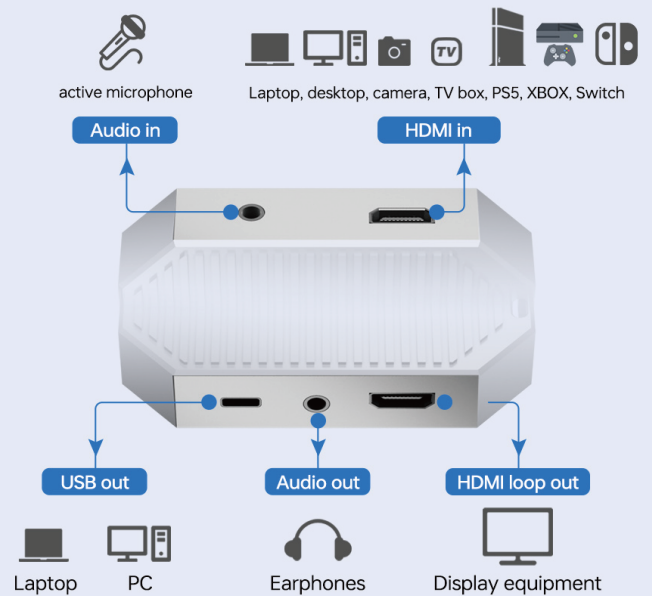

## High-performance chip

High-algorithm chip is used in capture card Improve the processing power of transmitting video to ensure stability

## Interface diagram