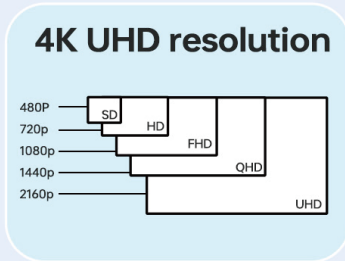

# 4K60Hz External Capture Card

True UHD 4K60Hz in&RGB capture format

**RGBlink®**

RGB format

4K UHD resolution

High performance

Heat dissipation

I420