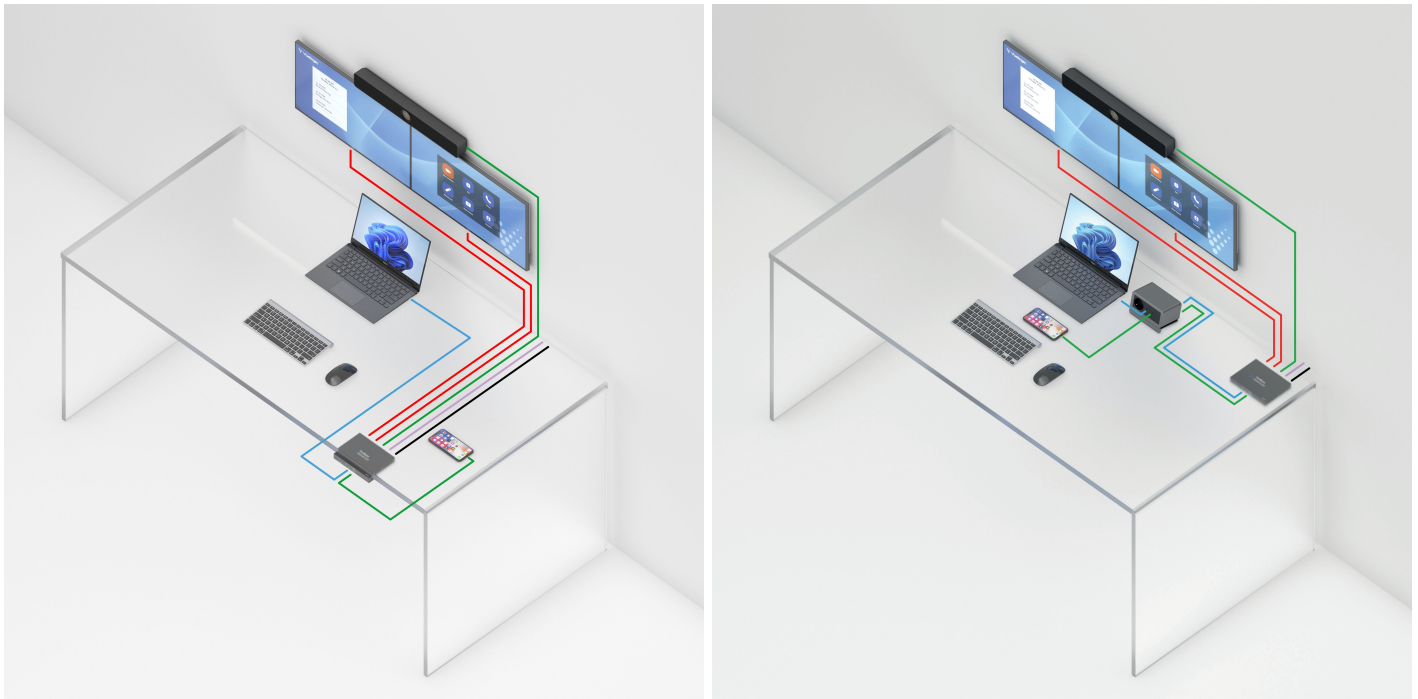

PureTools - ProAV Dock PT-HUB-100
A Pro AV Grade Personal Device Docking Solution for Fixed Installations

Art. No.	Description	Input	Output
 PT-HUB-100	18G ProAV USB-C Alt-mode Docking Station with dual HDMI outputs with SST and MST support	1x USB-C (Gen2 Upstream Port)	2x HDMI, 1x USB-C (Gen1 Downstream Port) 2x USB-A (Gen1 Downstream Port) 1x GbE (RJ45)

System Diagramm