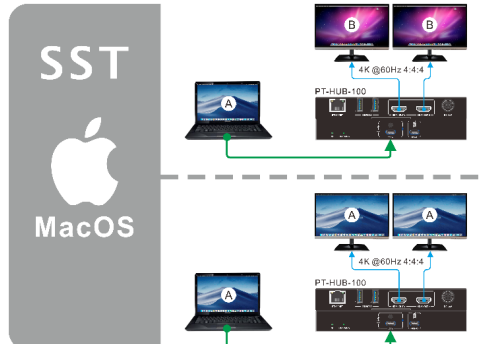

## Set includes

Art.-No.	EAN
PT-HUB-100	4251364737217

System

MST Windows

SST MacOS

System diagram

iPhone

Keyboard, Mouse