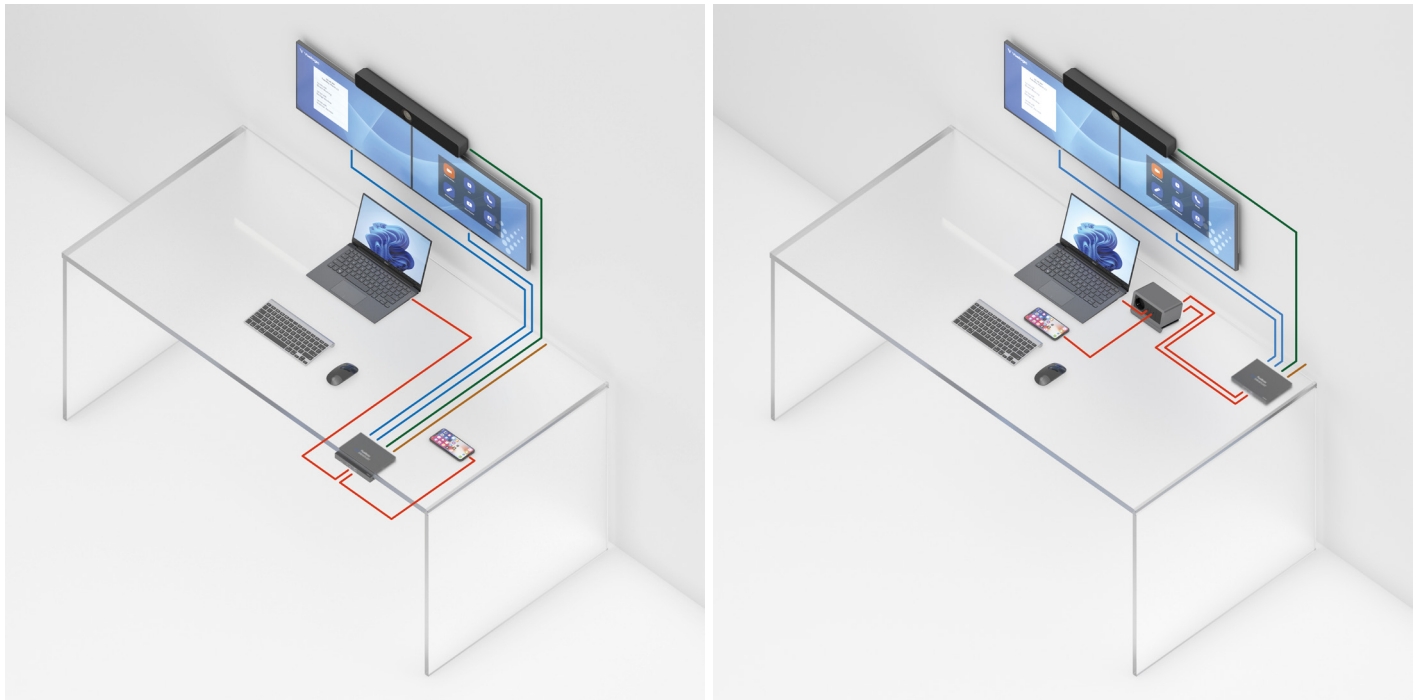

## Set includes

Art.-No.	EAN
PT-HUB-100	4251364737217

System

MST Windows

SST MacOS

System diagram

iPhone

Keyboard, Mouse