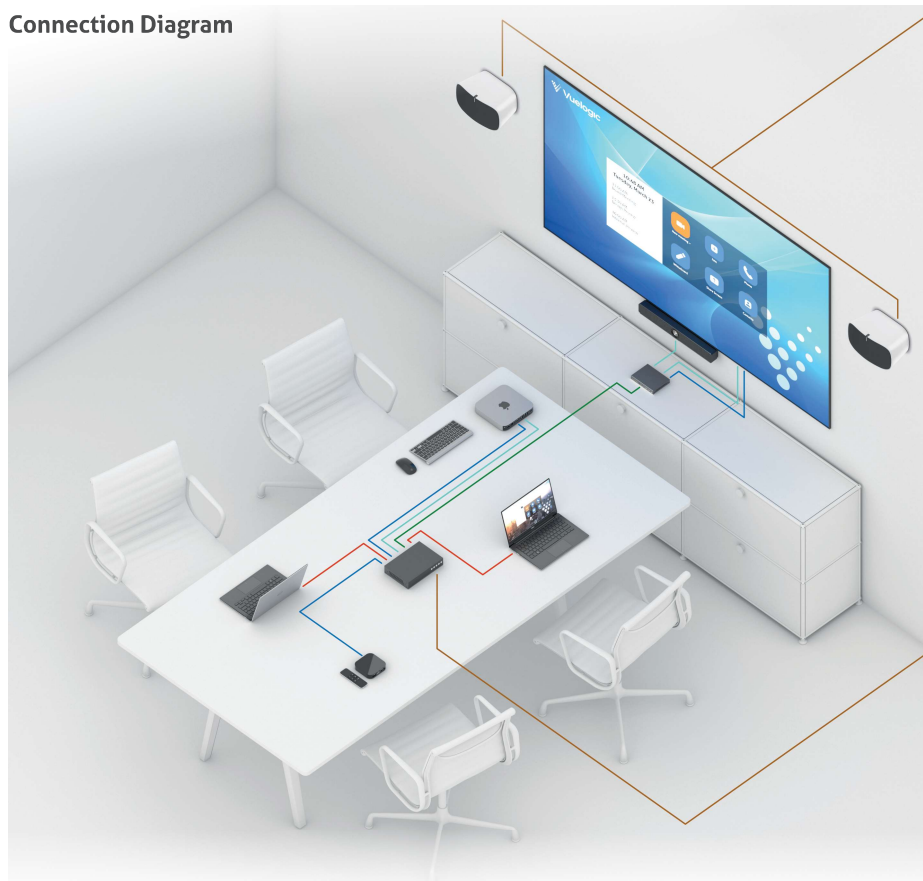

PureTools - 52KVM
Power for your Presentation

Art.-No.	Description	Input	Output	Control	Net MSRP
PT-PSW-52KVM-TX	18Gbps USB-C KVM switcher with Dante and Multiview	3x HDMI, 2x USB-C, 1x LINE In (5pin 3,5mm Phoenix), 1x Dante (RJ45)	1x HDMI, 1x HDBT (RJ45), 1x LINE Out (5pin 3,5mm Phoenix)	1x RS-232 (3pin 3,5mm Phoenix), 1x LAN (RJ45), 1x USB Host (USB Type B), 2x USB Device (USB Type A), 1x IR In (3,5mm Jack), 1x IR Out (3,5mm Jack)	1679,83 €
PT-PSW-52KVM-RX	HDBaseT 3.0 KVM Receiver	1x HDMI, 1x HDBT (RJ45)	1x HDMI, 1x LINE Out (5pin 3,5mm Phoenix)	1x IR In (3,5mm Jack), 1x IR Out (3,5mm Jack), 1x RS232 (3-pin Phoenix), 1x USB Host (USB Type B), 2x USB Device (USB Type A), 1x SERVICE (Micro USB)	

Connection Diagram

- HDBT
- HDMI
- Ethernet
- USB 2.0
- USB-C

+60W PD
VIDEO/DATA

DANTE AUDIO

MULTI VIEW

HDBT
HDBaseT 3.0

18Gbps
HDMI 2.0

Contact

PureLink GmbH
Von-Liebig-Str. 10
48432 Rheine | Germany

+49 5971 800 299-0
+49 5971 800 299-99
info@purelink.de

We regularly expand our product range. We will gladly provide information on additional cable lengths upon request.
All information is subject to confirmation and non-binding. Technical changes, printing errors and mistakes excepted.
The illustrations used in these document may differ from the delivered product.