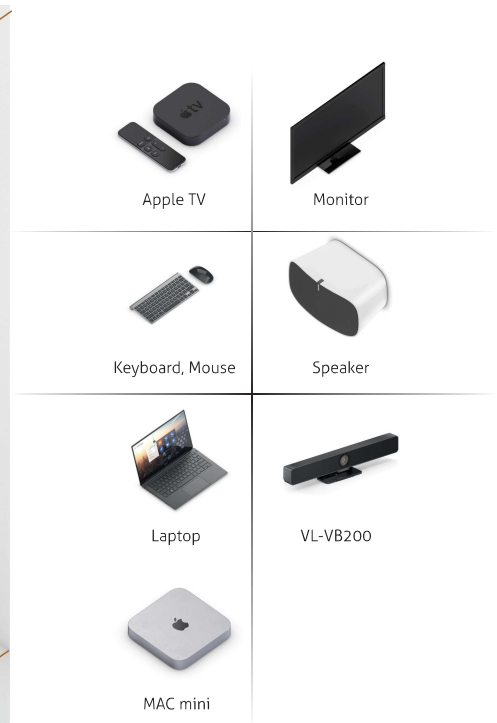

PureTools - 52KVM
Power for your Presentation

Art.-No.	Description	Input	Output	Control	Net MSRP
PT-PSW-52KVM-TX	18Gbps USB-C KVM switcher with Dante and Multiview	3x HDMI, 2x USB-C, 1x LINE In (5pin 3,5mm Phoenix), 1x Dante (RJ45)	1x HDMI, 1x HDBT (RJ45), 1x LINE Out (5pin 3,5mm Phoenix)	1x RS-232 (3pin 3,5mm Phoenix), 1x LAN (RJ45), 1x USB Host (USB Type B), 2x USB Device (USB Type A), 1x IR In (3,5mm Jack), 1x IR Out (3,5mm Jack)	1679,83 €
PT-PSW-52KVM-RX	HDBaseT 3.0 KVM Receiver	1x HDMI, 1x HDBT (RJ45)	1x HDMI, 1x LINE Out (5pin 3,5mm Phoenix)	1x IR In (3,5mm Jack), 1x IR Out (3,5mm Jack), 1x RS232 (3-pin Phoenix), 1x USB Host (USB Type B), 2x USB Device (USB Type A), 1x SERVICE (Micro USB)	

Connection Diagram

- HDBT
- HDMI
- Ethernet
- USB 2.0
- USB-C

+60W PD
VIDEO/DATA

DANTE AUDIO

MULTI VIEW

HDBT
HDBaseT 3.0

18Gbps
HDMI 2.0

Contact

PureLink GmbH
Von-Liebig-Str. 10
48432 Rheine | Germany

+49 5971 800 299-0
+49 5971 800 299-99
info@purelink.de

We regularly expand our product range. We will gladly provide information on additional cable lengths upon request.
All information is subject to confirmation and non-binding. Technical changes, printing errors and mistakes excepted.
The illustrations used in these document may differ from the delivered product.