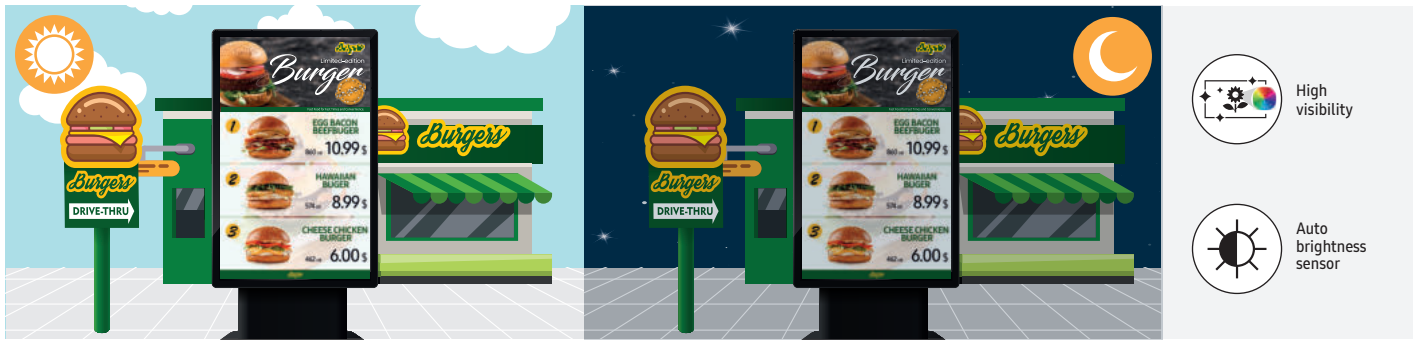

Vivid and versatile display demand on the rise

The role of displays has expanded across industries, with digital boards now trending as an alternative to static images, particularly in outdoor environments such as drive thrus, gas and EV charging stations, and even signposts. Content in these environments must be visible even under bright light, while also remaining stable and durable against a variety of tough conditions for optimized business performance. The right digital signage not only provides a higher level of customer experience, but also maximizes operational efficiency through flexible signage management for an optimized solution.

Outdoor optimization for your business with Samsung outdoor signage

High visibility for clear, more concise communication

Businesses can deliver active product promotions with clear visibility in any bright external lighting conditions*, regardless of whether it's day or night. This enables customers to make the best possible choices, ensuring a satisfactory experience to create future sales opportunities.

* This is the result of testing based on outdoor environmental conditions of 10,000 lux or higher.