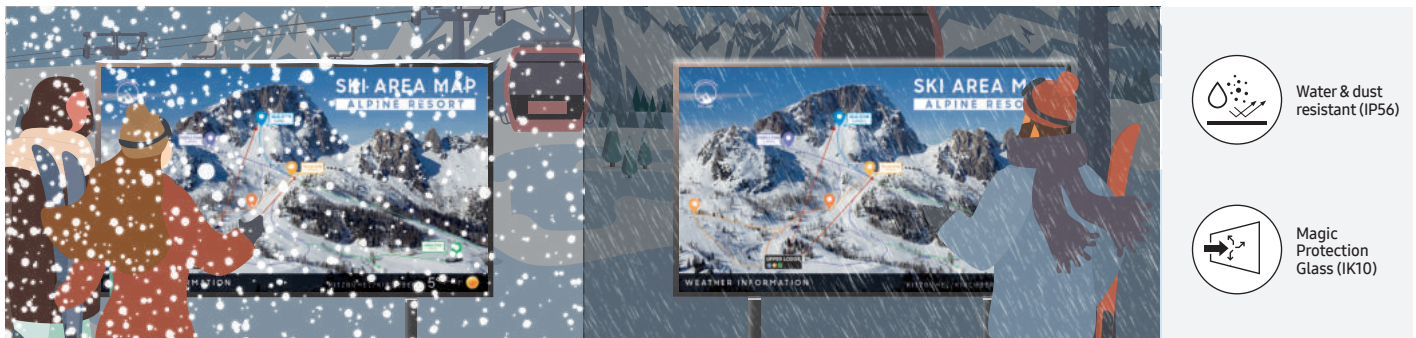

Flexible and robust hardware to enhance any business

Outdoor displays require certification to ensure they can perform in a variety of conditions, from snow and rain, to strong sunlight and even external physical impact. Typically, providing this robust durability requires bulky hardware, but Samsung's OHB-S, OHA-S and OHA series offer a slim design that blends well in a variety of outdoor environment.

* IP56 (Ingress Protection Rating): Degrees of protection provided by enclosures (IEC 60529)

* The IK European strength test rating uses a 0-10 scale (where 10 indicates the highest possible protection) to measure the degree of resistance against external impact.