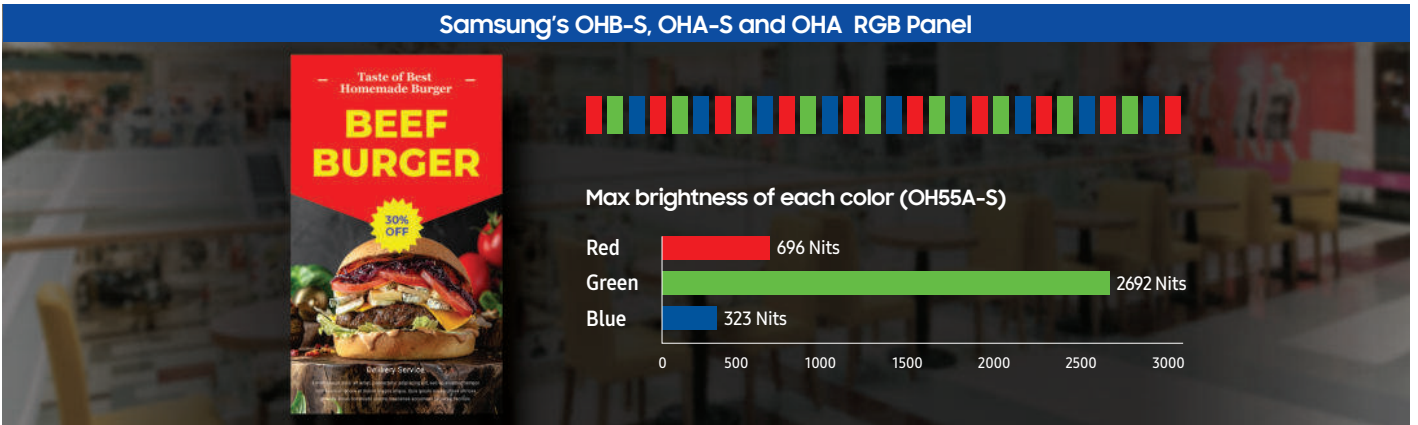

Bright and vivid colors for accurate communication and delivery

The OHB-S, OHA-S and OHA series deliver advanced color accuracy and brightness, creating vivid content through enhanced color reproduction of all red, green and blue shades. With crisp content being what customers now expect, the Samsung outdoor signage’s uncompromised picture quality will be sure to capture customer attention.

* The max brightness of each color is based on internal measurements conducted by Samsung.

* The max brightness of each color may vary by model.