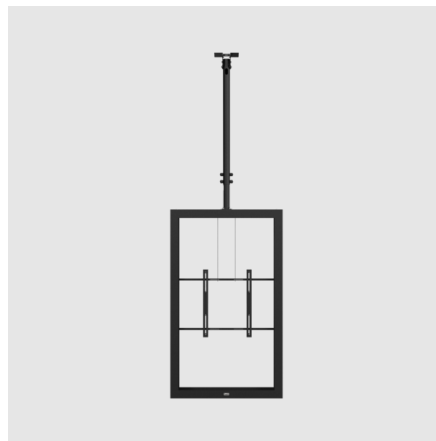

FUNC CEILING FOR CASING TM

Strong function with extended possibilities

The perfect fit for Casing Ceiling Top Mounted

The Func Ceiling for Casing TM is a ceiling plate with an extendable pipe, especially made for our Casing Ceiling Top Mounted. It is both strong and neat. Several pipes can be mounted together, up to approximately 7 meters length.

ARTICLE NUMBER

02-118-1

Func Ceiling for Casing TM Black

INFO

PLACEMENT	Ceiling
MAX WEIGHT [KG]	50
WARRANTY [YEARS]	5

PRODUCT VARIATIONS

02-118-1 - FUNC CEILING FOR CASING T M BLACK

02-118-2 - FUNC CEILING FOR CASING T M DG