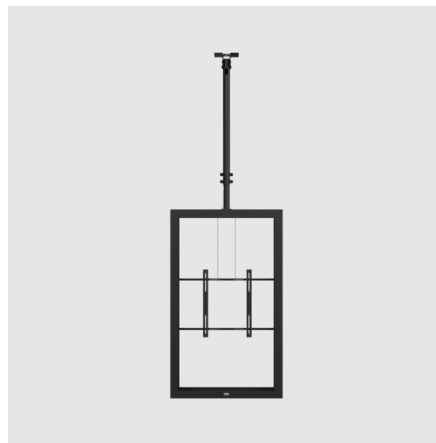

FUNC CEILING FOR CASING TM

Strong function with extended possibilities

The perfect fit for Casing Ceiling Top Mounted

The Func Ceiling for Casing TM is a ceiling plate with an extendable pipe, especially made for our Casing Ceiling Top Mounted. It is both strong and neat. Several pipes can be mounted together, up to approximately 7 meters length.

ARTICLE NUMBER

02-118-4

Func Ceiling for Casing TM White

INFO

PLACEMENT	Ceiling
MAX WEIGHT [KG]	50
WARRANTY [YEARS]	5

PRODUCT VARIATIONS

02-118-1 - FUNC CEILING FOR CASING T M BLACK

02-118-2 - FUNC CEILING FOR CASING T M DG