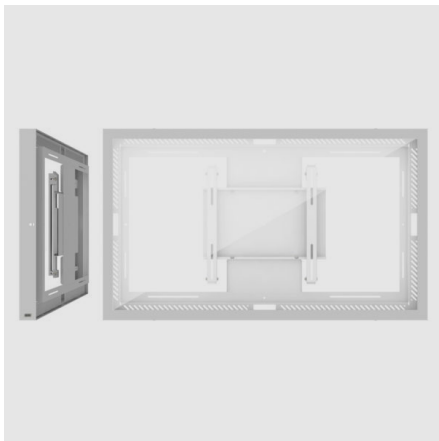

CASING WALL

Give people a good sign

An easy way to create a helpful environment

Excellent choice for the lobby, stairway, next to the elevators - or anywhere the public should be met with information or engaging messages. A perfect way to show the list of tenants in a corporate or residential building. The display will be covered from all sides.

The product is a wall installation for one display, and the display mount is integrated in the casing.

Landscape or portrait? Yes, both!

The SMS Casing Wall can be used both in landscape and portrait orientation, simply choose when mounting.

Choose glass, or no glass.

When ordering, you can choose polycarbonate glass in front of the display to give protection, prevent the public from tampering with the display and allow for easy cleaning. Or, you can order a version without front glass.

Safety First

Hidden cable outlets minimize the risk of someone accessing the display, and the product is locked with safety screws (included).

ARTICLE NUMBER

07-101-11

50 Casing Wall G1 BL

INFO

PLACEMENT

Wall