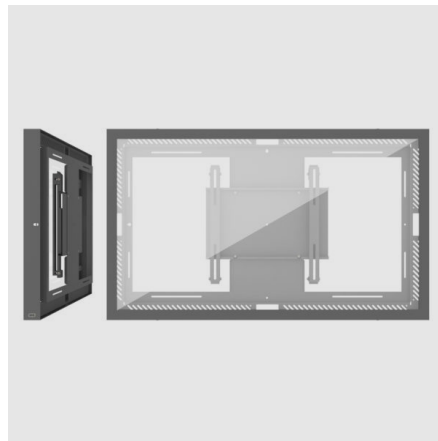

CASING WALL

Give people a good sign

An easy way to create a helpful environment

Excellent choice for the lobby, stairway, next to the elevators - or anywhere the public should be met with information or engaging messages. A perfect way to show the list of tenants in a corporate or residential building. The display will be covered from all sides.

The product is a wall installation for one display, and the display mount is integrated in the casing.

Landscape or portrait? Yes, both!

The SMS Casing Wall can be used both in landscape and portrait orientation, simply choose when mounting.

Safety First

Hidden cable outlets minimize the risk of someone accessing the display, and the product is locked with safety screws (included).

ARTICLE NUMBER

07-101-11

50 Casing Wall G1 BL

INFO

PLACEMENT

Wall