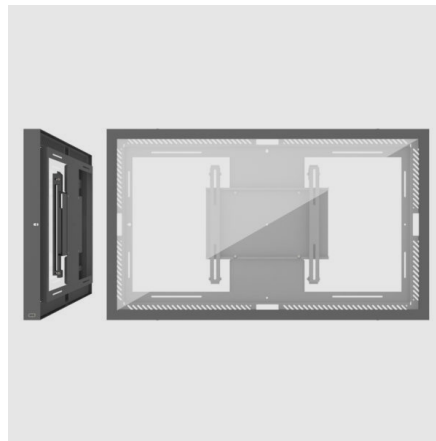

The product is a wall installation for one display, and the display mount is integrated in the casing.

Landscape or portrait? Yes, both!

The SMS Casing Wall can be used both in landscape and portrait orientation, simply choose when mounting.

Safety First

Hidden cable outlets minimize the risk of someone accessing the display, and the product is locked with safety screws (included).

ARTICLE NUMBER

07-101-12

50 Casing Wall G2 BL

INFO

PLACEMENT

Wall

FIT'S MAX DIMENSIONS [MM]

L: 1140, H: 665, D: 64

PRODUCT VARIATIONS

07-101-42 - 50 CASING WALL G2 WH

07-101-22 - 50 CASING WALL G2 DG

07-101-12 - 50 CASING WALL G2 BL

701-005-11 - 65L/P CASING WALL G1 BL

701-005-21 - 65L/P CASING WALL G1 DG