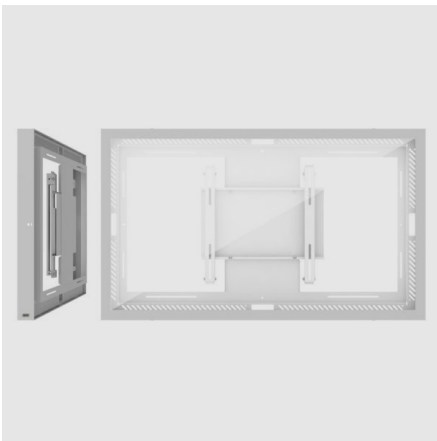

CASING WALL

Give people a good sign

An easy way to create a helpful environment

Excellent choice for the lobby, stairway, next to the elevators - or anywhere the public should be met with information or engaging messages. A perfect way to show the list of tenants in a corporate or residential building. The display will be covered from all sides.

The product is a wall installation for one display, and the display mount is integrated in the casing.

Landscape or portrait? Yes, both!

The SMS Casing Wall can be used both in landscape and portrait orientation, simply choose when mounting.

Safety First

Hidden cable outlets minimize the risk of someone accessing the display, and the product is locked with safety screws (included).

ARTICLE NUMBER

07-101-12

50 Casing Wall G2 BL

INFO

PLACEMENT

Wall

FIT'S MAX DIMENSIONS [MM]

L: 1140, H: 665, D: 64

PRODUCT VARIATIONS

07-101-42 - 50 CASING WALL G2 WH

07-101-22 - 50 CASING WALL G2 DG

07-101-12 - 50 CASING WALL G2 BL

701-005-11 - 65L/P CASING WALL G1 BL

701-005-21 - 65L/P CASING WALL G1 DG