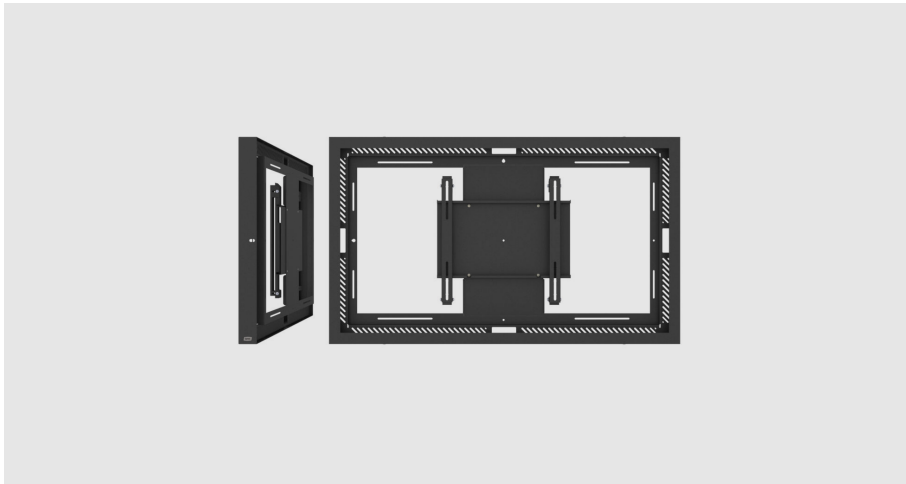

CASING WALL

ARTICLE NUMBER

701-002-11
43L/P Casing Wall G1 BL

INFO

PLACEMENT	Wall
ROTATION	Flippable
LOCKABLE	Yes
VESA HORIZONTAL	100 - 400
VESA VERTICAL	200 - 400
FITS MAX DIMENSIONS [MM]	L: 981, H: 571, D: 64
SCREEN SIZE	43"
WARRANTY [YEARS]	5

Give people a good sign

An easy way to create a helpful environment

Excellent choice for the lobby, stairway, next to the elevators - or anywhere the public should be met with information or engaging messages. A perfect way to show the list of tenants in a corporate or residential building. The display will be covered from all sides.

The product is a wall installation for one display, and the display mount is integrated in the casing.

Landscape or portrait? Yes, both!

The SMS Casing Wall can be used both in landscape and portrait orientation, simply choose when mounting.