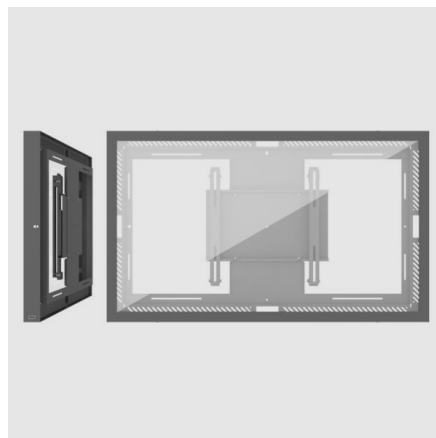

CASING WALL

ARTICLE NUMBER

701-002-11
43L/P Casing Wall G1 BL

INFO

PLACEMENT	Wall
ROTATION	Flippable
LOCKABLE	Yes
VESA HORIZONTAL	100 - 400
VESA VERTICAL	200 - 400
FITS MAX DIMENSIONS [MM]	L: 981, H: 571, D: 64
SCREEN SIZE	43"
WARRANTY [YEARS]	5

The product is a wall installation for one display, and the display mount is integrated in the casing.

Landscape or portrait? Yes, both!

The SMS Casing Wall can be used both in landscape and portrait orientation, simply choose when mounting.

Safety First

Hidden cable outlets minimize the risk of someone accessing the display, and the product is locked with safety screws (included).

PRODUCT VARIATIONS

07-101-42 - 50 CASING WALL G2 WH

07-101-22 - 50 CASING WALL G2 DG