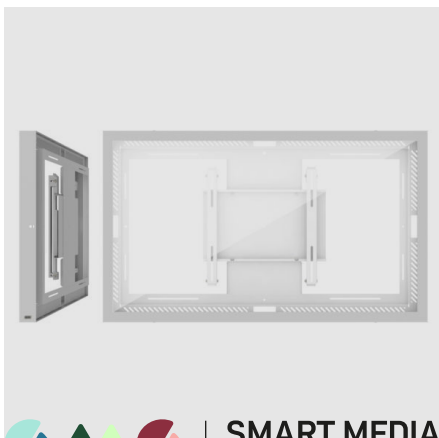

Safety First

Hidden cable outlets minimize the risk of someone accessing the display, and the product is locked with safety screws (included).