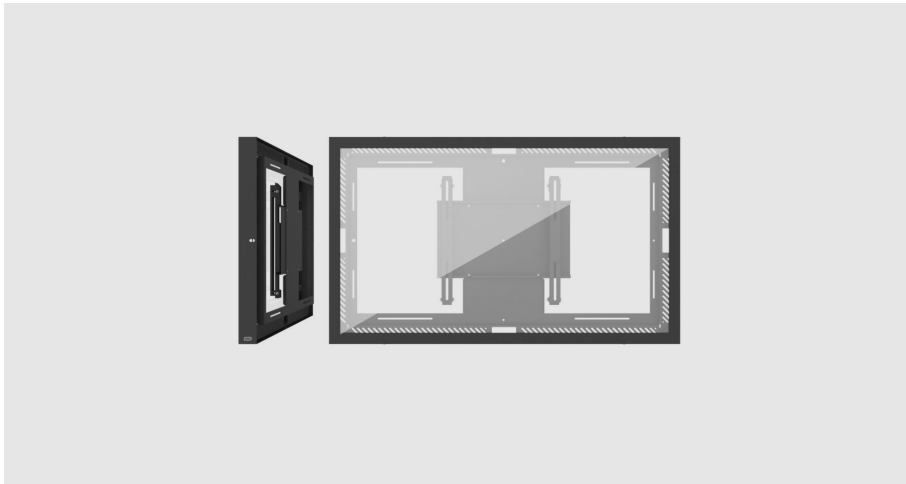

CASING WALL

ARTICLE NUMBER

701-002-12
43L/P Casing Wall G2 BL

INFO

PLACEMENT	Wall
ROTATION	Flippable
LOCKABLE	Yes
PROTECTION GLASS	Yes
DUST PROTECTED	Yes
VESA HORIZONTAL	100 - 400
VESA VERTICAL	200 - 400
FIT S MAX DIMENSIONS [MM]	L: 981, H: 571, D: 64
SCREEN SIZE	43"
WARRANTY [YEARS]	5

Give people

An easy way to create a helpful environment

Excellent choice for the lobby, stairway, next to the elevators - or anywhere the public should be met with information or engaging messages. A perfect way to show the list of tenants in a corporate or residential building. The display will be covered from all sides.

The product is a wall installation for one display, and the display mount is integrated in the casing.

Landscape or portrait? Yes, both!

The SMS Casing Wall can be used both in landscape and portrait orientation, simply choose when mounting.

Safety First

Hidden cable outlets minimize the risk of someone accessing the display, and the product is locked with safety screws (included).

PRODUCT VARIATIONS

07-101-42 - 50 CASING WALL G2 WH

07-101-22 - 50 CASING WALL G2 DG