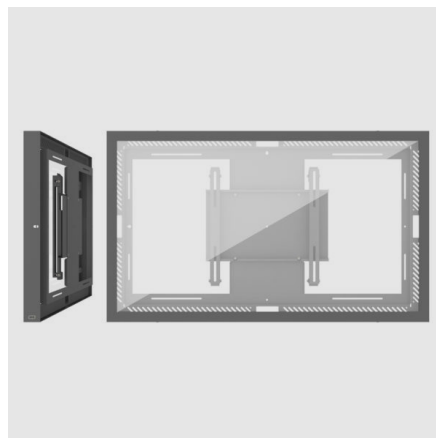

CASING WALL

ARTICLE NUMBER

701-002-12
43L/P Casing Wall G2 BL

INFO

PLACEMENT	Wall
ROTATION	Flippable
LOCKABLE	Yes
PROTECTION GLASS	Yes
DUST PROTECTED	Yes
VESA HORIZONTAL	100 - 400
VESA VERTICAL	200 - 400
FIT S MAX DIMENSIONS [MM]	L: 981, H: 571, D: 64
SCREEN SIZE	43"
WARRANTY [YEARS]	5

The product is a wall installation for one display, and the display mount is integrated in the casing.

Landscape or portrait? Yes, both!

The SMS Casing Wall can be used both in landscape and portrait orientation, simply choose when mounting.

Safety First

Hidden cable outlets minimize the risk of someone accessing the display, and the product is locked with safety screws (included).

PRODUCT VARIATIONS

07-101-42 - 50 CASING WALL G2 WH

07-101-22 - 50 CASING WALL G2 DG