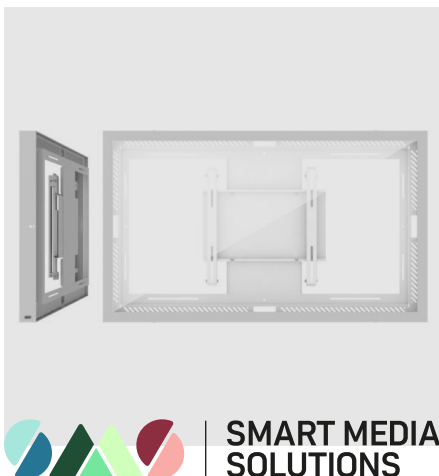

Safety First

Hidden cable outlets minimize the risk of someone accessing the display, and the product is locked with safety screws (included).