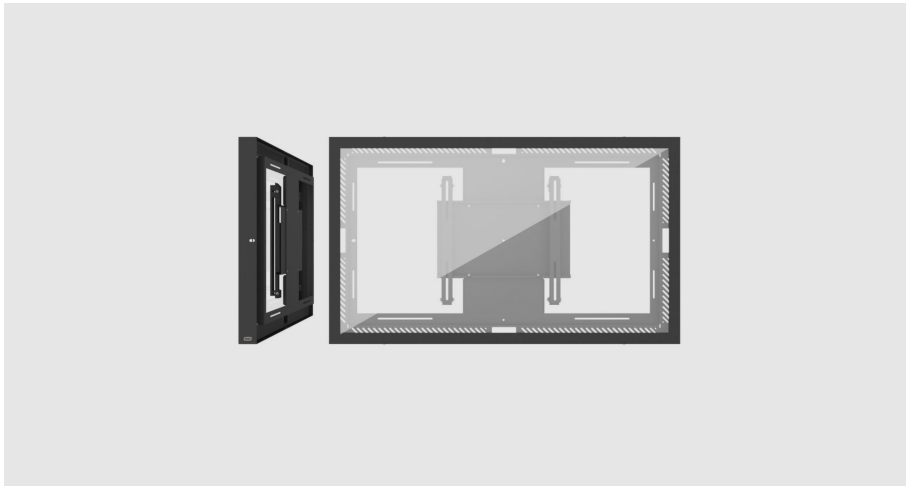

CASING WALL

ARTICLE NUMBER

701-004-12
55L/P Casing Wall G2 BL

INFO

PLACEMENT	Wall
ROTATION	Flippable
LOCKABLE	Yes
PROTECTION GLASS	Yes
VESA HORIZONTAL	100 - 400
VESA VERTICAL	200 - 400
FIT S MAX DIMENSIONS [MM]	L: 1252, H: 725, D: 64
SCREEN SIZE	55"
WARRANTY [YEARS]	5

Give people a good sign

An easy way to create a helpful environment

Excellent choice for the lobby, stairway, next to the elevators - or anywhere the public should be met with information or engaging messages. A perfect way to show the list of tenants in a corporate or residential building. The display will be covered from all sides.

The product is a wall installation for one display, and the display mount is integrated in the casing.

Landscape or portrait? Yes, both!

The SMS Casing Wall can be used both in landscape and portrait orientation, simply choose when mounting.