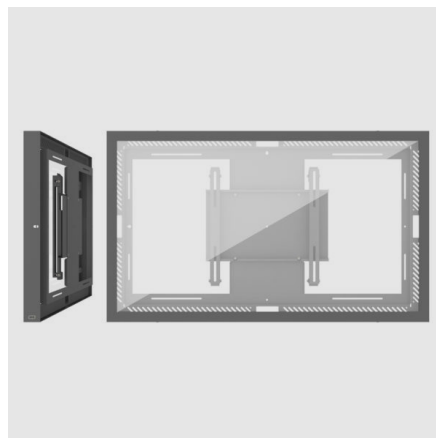

CASING WALL

ARTICLE NUMBER

701-004-12
55L/P Casing Wall G2 BL

INFO

PLACEMENT	Wall
ROTATION	Flippable
LOCKABLE	Yes
PROTECTION GLASS	Yes
VESA HORIZONTAL	100 - 400
VESA VERTICAL	200 - 400
FIT S MAX DIMENSIONS [MM]	L: 1252, H: 725, D: 64
SCREEN SIZE	55"
WARRANTY [YEARS]	5

The product is a wall installation for one display, and the display mount is integrated in the casing.

Landscape or portrait? Yes, both!

The SMS Casing Wall can be used both in landscape and portrait orientation, simply choose when mounting.

Safety First

Hidden cable outlets minimize the risk of someone accessing the display, and the product is locked with safety screws (included).

PRODUCT VARIATIONS

07-101-42 - 50 CASING WALL G2 WH

07-101-22 - 50 CASING WALL G2 DG