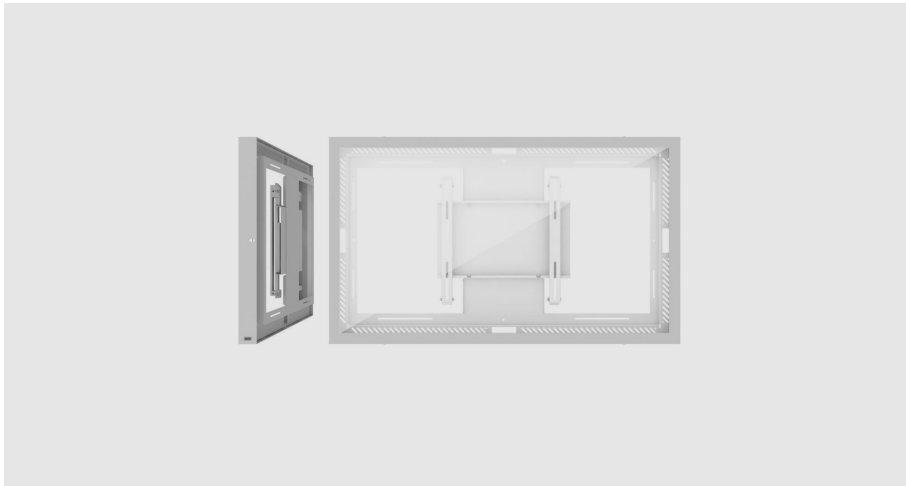

# CASING WALL

## INFO

<b>PLACEMENT</b>	Wall
<b>ROTATION</b>	Flippable
<b>LOCKABLE</b>	Yes
<b>PROTECTION GLASS</b>	Yes
<b>VESA HORIZONTAL</b>	100 - 400
<b>VESA VERTICAL</b>	200 - 400
<b>FIT S MAX DIMENSIONS [MM]</b>	L: 1252, H: 725, D: 64
<b>SCREEN SIZE</b>	55"
<b>WARRANTY [YEARS]</b>	5

The product is a wall installation for one display, and the display mount is integrated in the casing.

#### Landscape or portrait? Yes, both!

The SMS Casing Wall can be used both in landscape and portrait orientation, simply choose when mounting.