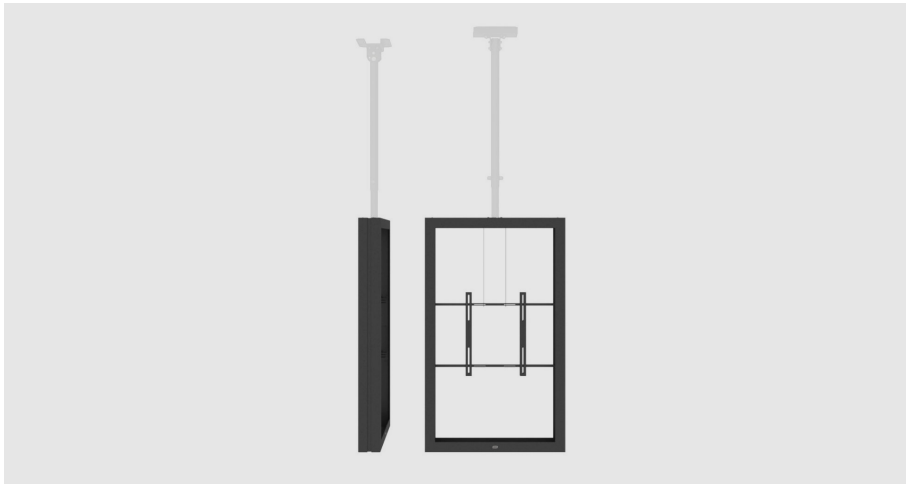

CASING CEILING TOP MOUNTED

Try it back to back!

A versatile ceiling mount for indoor digital signage

Meet and inspire your visitors with attractive content inside the shopping mall, in the hotel lobby or at the airport. Use a high-brightness display to pull customers in from the street, and a standard display to present product info and promotions in the store.

Put two displays in a back-to-back Casing Ceiling Top Mounted, or use the single version if one display is all you need.

This elegant casing is very versatile. Choose landscape or portrait orientation, and one of the three sizes available: 43", 49" and 55".

The product can be hung from ceiling with wire or ceiling bracket (not included), depending on the needs of your installation. It is designed in stainless steel and aluminum, with cable management through the ceiling pipes into the casing. The casing covers the bezel, side and backside of the displays.