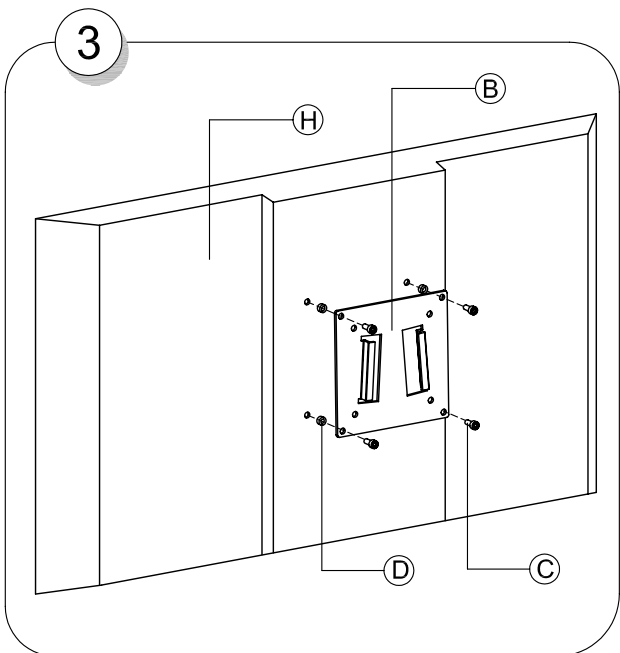

SMS FLATSCREEN L ST KIT

Contents			
A.	Tilt/Swivel		1
B.	Vesa Plate 75X75 / 100X100		1
C.	Screws M4x20/M4x10		4+4
D.	Distance washer		4
E.	Safety Screw		1
F.	Allen Key		2
G.	Aluminium pillar (Not included)		
H.	Flat Screen (Not included)		
I.	Screw Driver (Not included)		