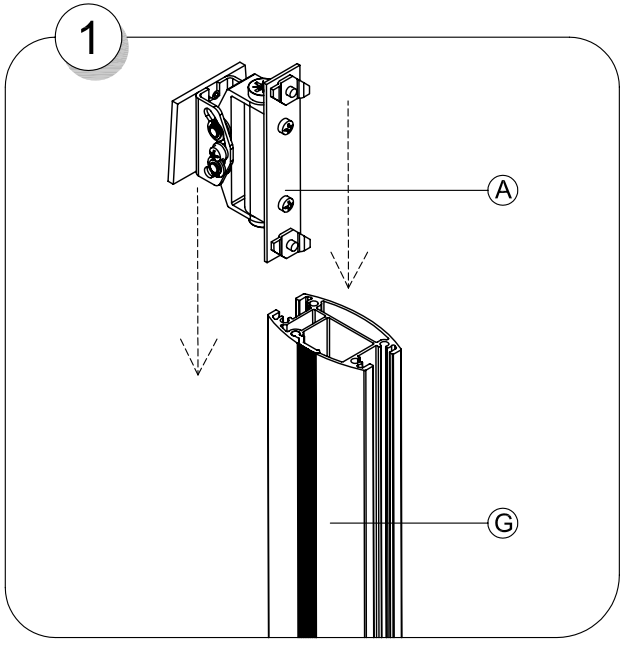

SMS FLATSCREEN L ST KIT

Contents			
A.	Tilt/Swivel		1
B.	Vesa Plate 75X75 / 100X100		1
C.	Screws M4x20/M4x10		4+4
D.	Distance washer		4
E.	Safety Screw		1
F.	Allen Key		2
G.	Aluminium pillar (Not included)		
H.	Flat Screen (Not included)		
I.	Screw Driver (Not included)		