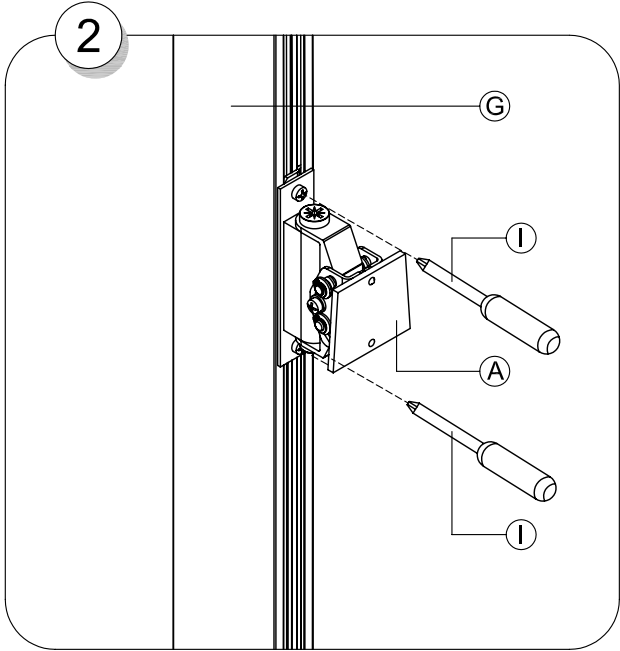

SMS FLATSCREEN L ST KIT

Contents			
A.	Tilt/Swivel		1
B.	Vesa Plate 75X75 / 100X100		1
C.	Screws M4x20/M4x10		4+4
D.	Distance washer		4
E.	Safety Screw		1
F.	Allen Key		2
G.	Aluminium pillar (Not included)		
H.	Flat Screen (Not included)		
I.	Screw Driver (Not included)		