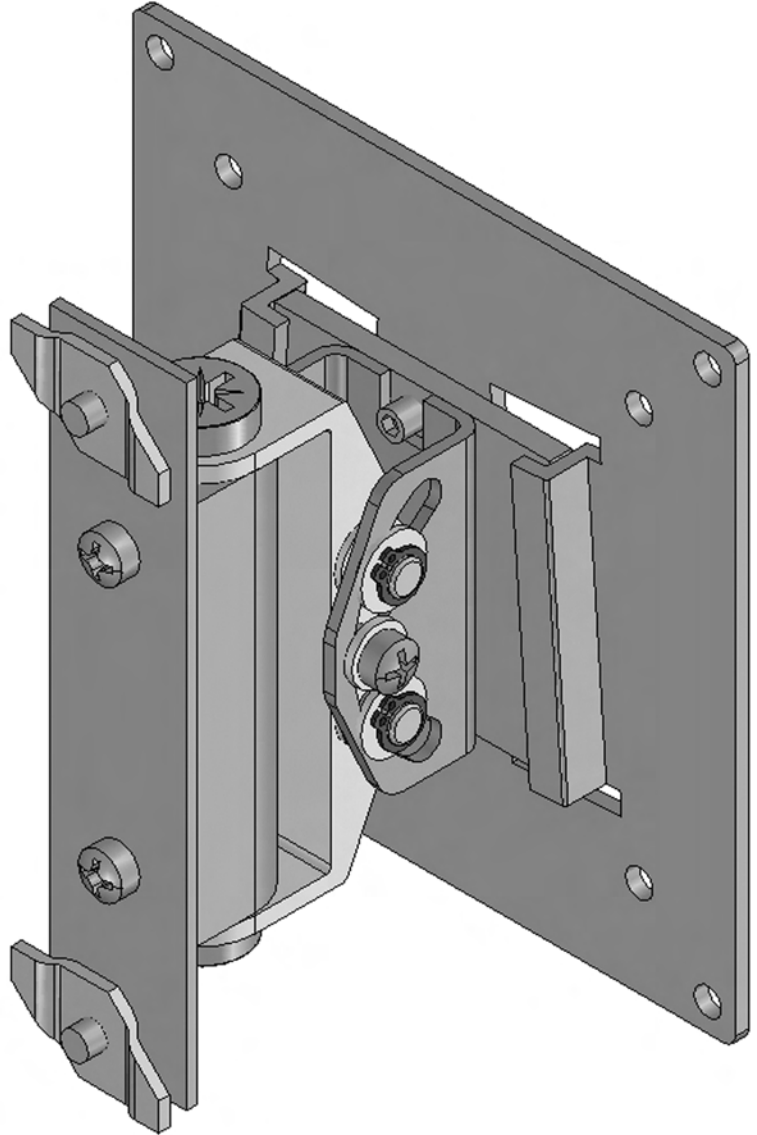

SMS FLATSCREEN L ST KIT

Contents			
A.	Tilt/Swivel		1
B.	Vesa Plate 75X75 / 100X100		1
C.	Screws M4x20/M4x10		4+4
D.	Distance washer		4
E.	Safety Screw		1
F.	Allen Key		2
G.	Aluminium pillar (Not included)		
H.	Flat Screen (Not included)		
I.	Screw Driver (Not included)		