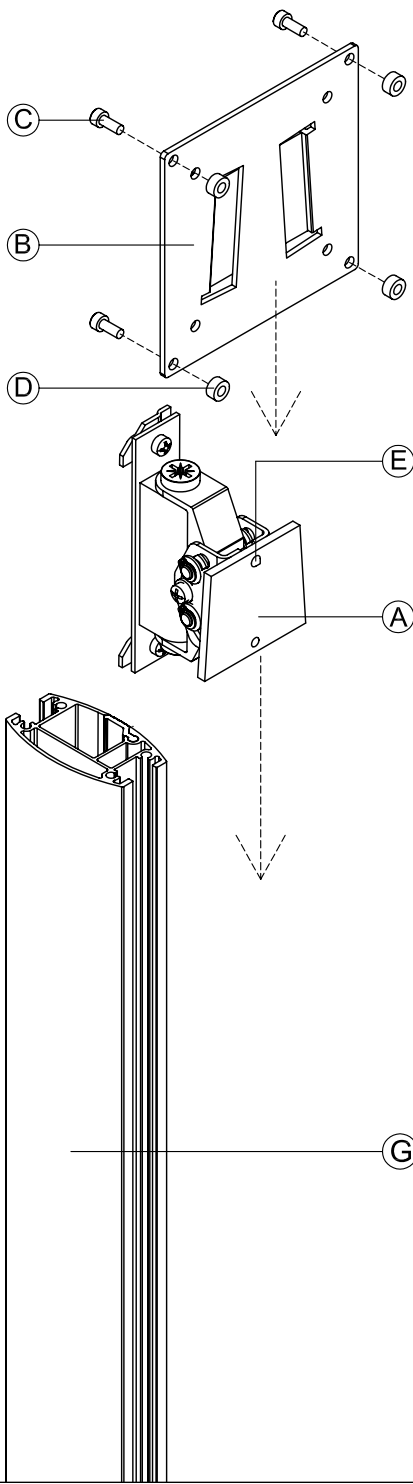

SMS FLATSCREEN L ST KIT

Contents			
A.	Tilt/Swivel		1
B.	Vesa Plate 75X75 / 100X100		1
C.	Screws M4x20/M4x10		4+4
D.	Distance washer		4
E.	Safety Screw		1
F.	Allen Key		2
G.	Aluminium pillar (Not included)		
H.	Flat Screen (Not included)		
I.	Screw Driver (Not included)		