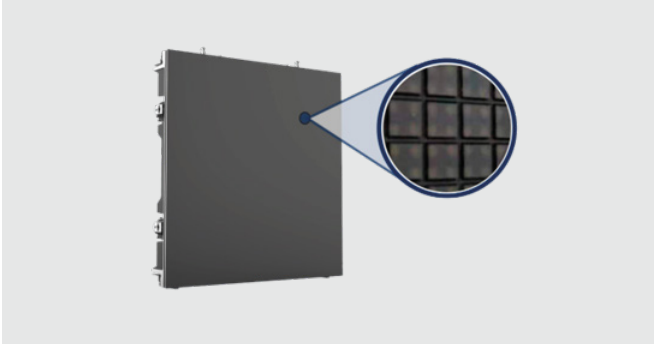

traulux t-rent

MINILED

DARK KNIGHT

PRODUCT FEATURES

Universal hub allows switch between modules pitch 2.6 to 1.9
Cabinets calibrated with color coefficients
MOM (memory on module technology)
Miniled 4 in 1 minimizes the moire effect
Digital cinema initiative color space dci-ip3 enables more true and natural colors
Supports hdr bt2020
A8s-n or a10s.pro card for xr studio solutions
Refresh ratio for tv 3840 hz
Refresh ratio for virtual studio up to 7680 hz
Corner cabinet option
Certified hardware for hanging and stacking
Curve screen option
Contrast 10,000:1
Charmex official technical service
Flight cases for cabinets and hardware
Weight per square meter less than 30 kg
Scan rate 132 – 1/16 – 1/8 (depending on model)

T-RENT MINILED

**EXCLUSIVE MINILED 4 EN 1
CAN BEAR 14 KG IMPAC FOR LED**

**LOCK CURVE SYSTEM
+6° +3° / -6° -3°**

CORNER PROTECTION

**CORNER CABINET CURVE
SHAPE FOR 90° SCREEN**

T-RENT 2.6 MINILED SERIES

	T-Rent 2.6- 32	T-Rent 2.6- 16	T-Rent 2.6- XR
Pixel Pitch	2.6		
Scan	1/32	1/16	1/8
Led	MINILED 4 en 1		
Ic driver	ICN2055		
HUB	Universal		
Refresh Rate	3840 Hz	7680 Hz	7680 Hz
Receiving card	A8s-N	A8s-N	A10s-PRO
Contrast	10.000:1		
Brightness	>1500 nits		
Size	500x500x75		
Resolution	192 px x 192 px		
Angulo visión H	175 °		
Angulo visión V	175 °		
Power Consum Max	180 w		
Power Consum Average	80 w		
Gray scale	16 bits		
Ip Ratio	Indoor		
Color Space	sRGB- DCI-Ip3 - BT2020		
HDR	Si		
Weight	8 kg		
Power Supply	MegMeet		
Hardware	Hanging y stacking		
Certifications	EMC Clase A-ROHS – CE - ETL		