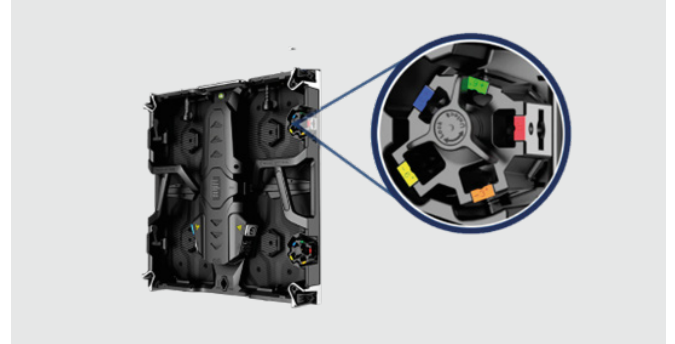

traulux t-rent

MINILED

DARK KNIGHT

PRODUCT FEATURES

Universal hub allows switch between modules pitch 2.6 to 1.9
Cabinets calibrated with color coefficients
MOM (memory on module technology)
Miniled 4 in 1 minimizes the moire effect
Digital cinema initiative color space dci-ip3 enables more true and natural colors
Supports hdr bt2020
A8s-n or a10s.pro card for xr studio solutions
Refresh ratio for tv 3840 hz
Refresh ratio for virtual studio up to 7680 hz
Corner cabinet option
Certified hardware for hanging and stacking
Curve screen option
Contrast 10,000:1
Charmex official technical service
Flight cases for cabinets and hardware
Weight per square meter less than 30 kg
Scan rate 132 – 1/16 – 1/8 (depending on model)

T-RENT MINILED

**EXCLUSIVE MINILED 4 EN 1
CAN BEAR 14 KG IMPAC FOR LED**

**LOCK CURVE SYSTEM
+6° +3° / -6° -3°**

CORNER PROTECTION

**CORNER CABINET CURVE
SHAPE FOR 90° SCREEN**

T-RENT 2.6 MINILED SERIES

	T-Rent 2.6- 32	T-Rent 2.6- 16	T-Rent 2.6- XR
Pixel Pitch	2.6		
Scan	1/32	1/16	1/8
Led	MINILED 4 en 1		
Ic driver	ICN2055		
HUB	Universal		
Refresh Rate	3840 Hz	7680 Hz	7680 Hz
Receiving card	A8s-N	A8s-N	A10s-PRO
Contrast	10.000:1		
Brightness	>1500 nits		
Size	500x500x75		
Resolution	192 px x 192 px		
Angulo visión H	175 °		
Angulo visión V	175 °		
Power Consum Max	180 w		
Power Consum Average	80 w		
Gray scale	16 bits		
Ip Ratio	Indoor		
Color Space	sRGB- DCI-Ip3 - BT2020		
HDR	Si		
Weight	8 kg		
Power Supply	MegMeet		
Hardware	Hanging y stacking		
Certifications	EMC Clase A-ROHS – CE - ETL		