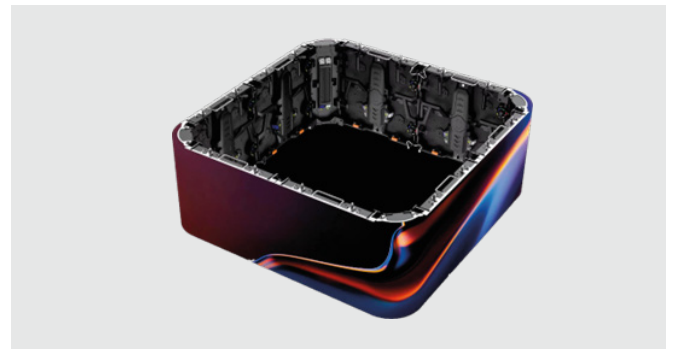

traulux t-rent

MINILED

DARK KNIGHT

PRODUCT FEATURES

Universal hub allows switch between modules pitch 2.6 to 1.9
Cabinets calibrated with color coefficients
MOM (memory on module technology)
Miniled 4 in 1 minimizes the moire effect
Digital cinema initiative color space dci-ip3 enables more true and natural colors
Supports hdr bt2020
A8s-n or a10s.pro card for xr studio solutions
Refresh ratio for tv 3840 hz
Refresh ratio for virtual studio up to 7680 hz
Corner cabinet option
Certified hardware for hanging and stacking
Curve screen option
Contrast 10,000:1
Charmex official technical service
Flight cases for cabinets and hardware
Weight per square meter less than 30 kg
Scan rate 132 – 1/16 – 1/8 (depending on model)

T-RENT MINILED

**EXCLUSIVE MINILED 4 EN 1
CAN BEAR 14 KG IMPAC FOR LED**

**LOCK CURVE SYSTEM
+6° +3° / -6° -3°**

CORNER PROTECTION

**CORNER CABINET CURVE
SHAPE FOR 90° SCREEN**

T-RENT 2.6 MINILED SERIES

	T-Rent 2.6- 32	T-Rent 2.6- 16	T-Rent 2.6- XR
Pixel Pitch	2.6		
Scan	1/32	1/16	1/8
Led	MINILED 4 en 1		
Ic driver	ICN2055		
HUB	Universal		
Refresh Rate	3840 Hz	7680 Hz	7680 Hz
Receiving card	A8s-N	A8s-N	A10s-PRO
Contrast	10.000:1		
Brightness	>1500 nits		
Size	500x500x75		
Resolution	192 px x 192 px		
Angulo visión H	175 °		
Angulo visión V	175 °		
Power Consum Max	180 w		
Power Consum Average	80 w		
Gray scale	16 bits		
Ip Ratio	Indoor		
Color Space	sRGB- DCI-Ip3 - BT2020		
HDR	Si		
Weight	8 kg		
Power Supply	MegMeet		
Hardware	Hanging y stacking		
Certifications	EMC Clase A-ROHS – CE - ETL		