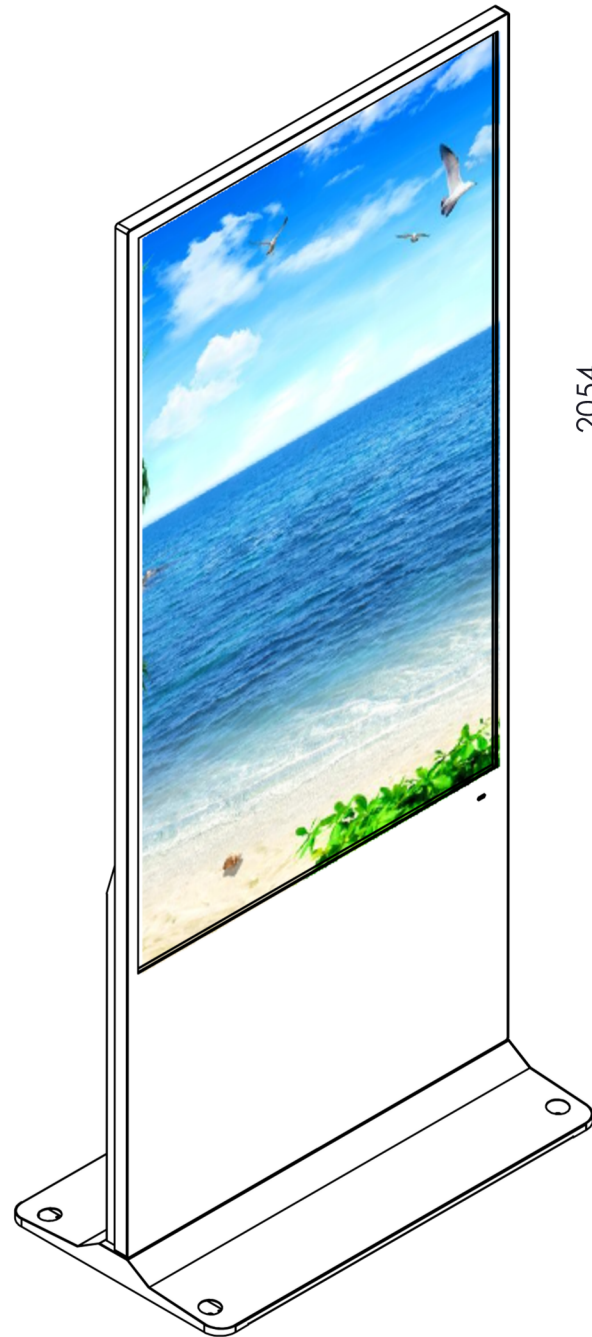

Powered by:
CLEVER® **LIVE**

CL Touch Totem 65"

CLEVERTOUCH®
by Boxlight®

Powered by:
CLEVER® **LIVE**

CL Touch Totem 55"

CLEVERTOUCH®
by Boxlight®