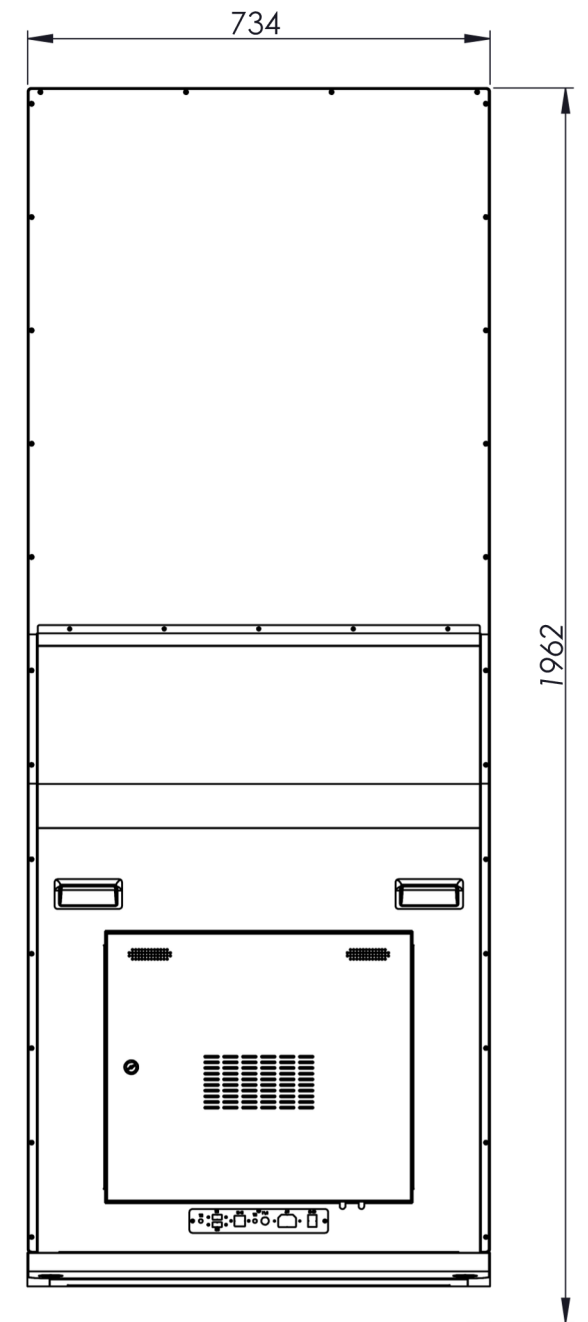

Powered by:
CLEVER® **LIVE**

CL Touch Totem 65"

CLEVERTOUCH®
by Boxlight®

Powered by:
CLEVER® **LIVE**

CL Touch Totem 55"

CLEVERTOUCH®
by Boxlight®