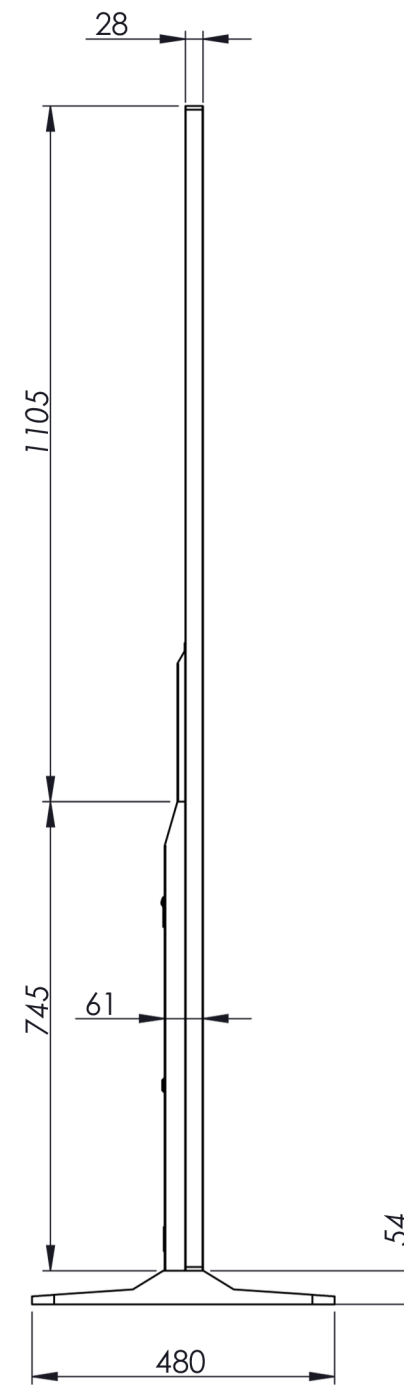

Powered by:
CLEVER® **LIVE**

CL Touch Totem 65"

CLEVERTOUCH®
by Boxlight®

Powered by:
CLEVER® **LIVE**

CL Touch Totem 55"

CLEVERTOUCH®
by Boxlight®