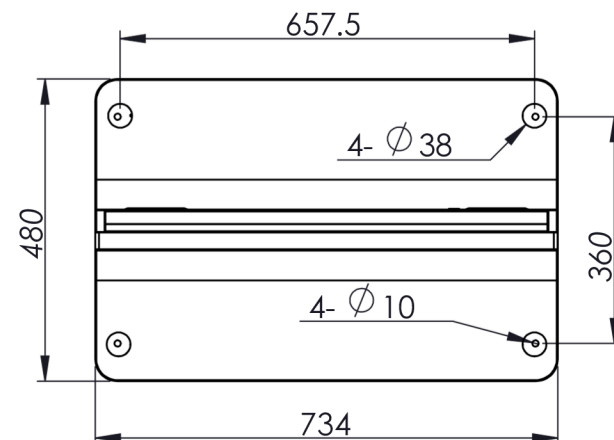

Powered by:
CLEVER® **LIVE**

CL Touch Totem 65"

CLEVERTOUCH®
by Boxlight®

Powered by:
CLEVER® **LIVE**

CL Touch Totem 55"

CLEVERTOUCH®
by Boxlight®