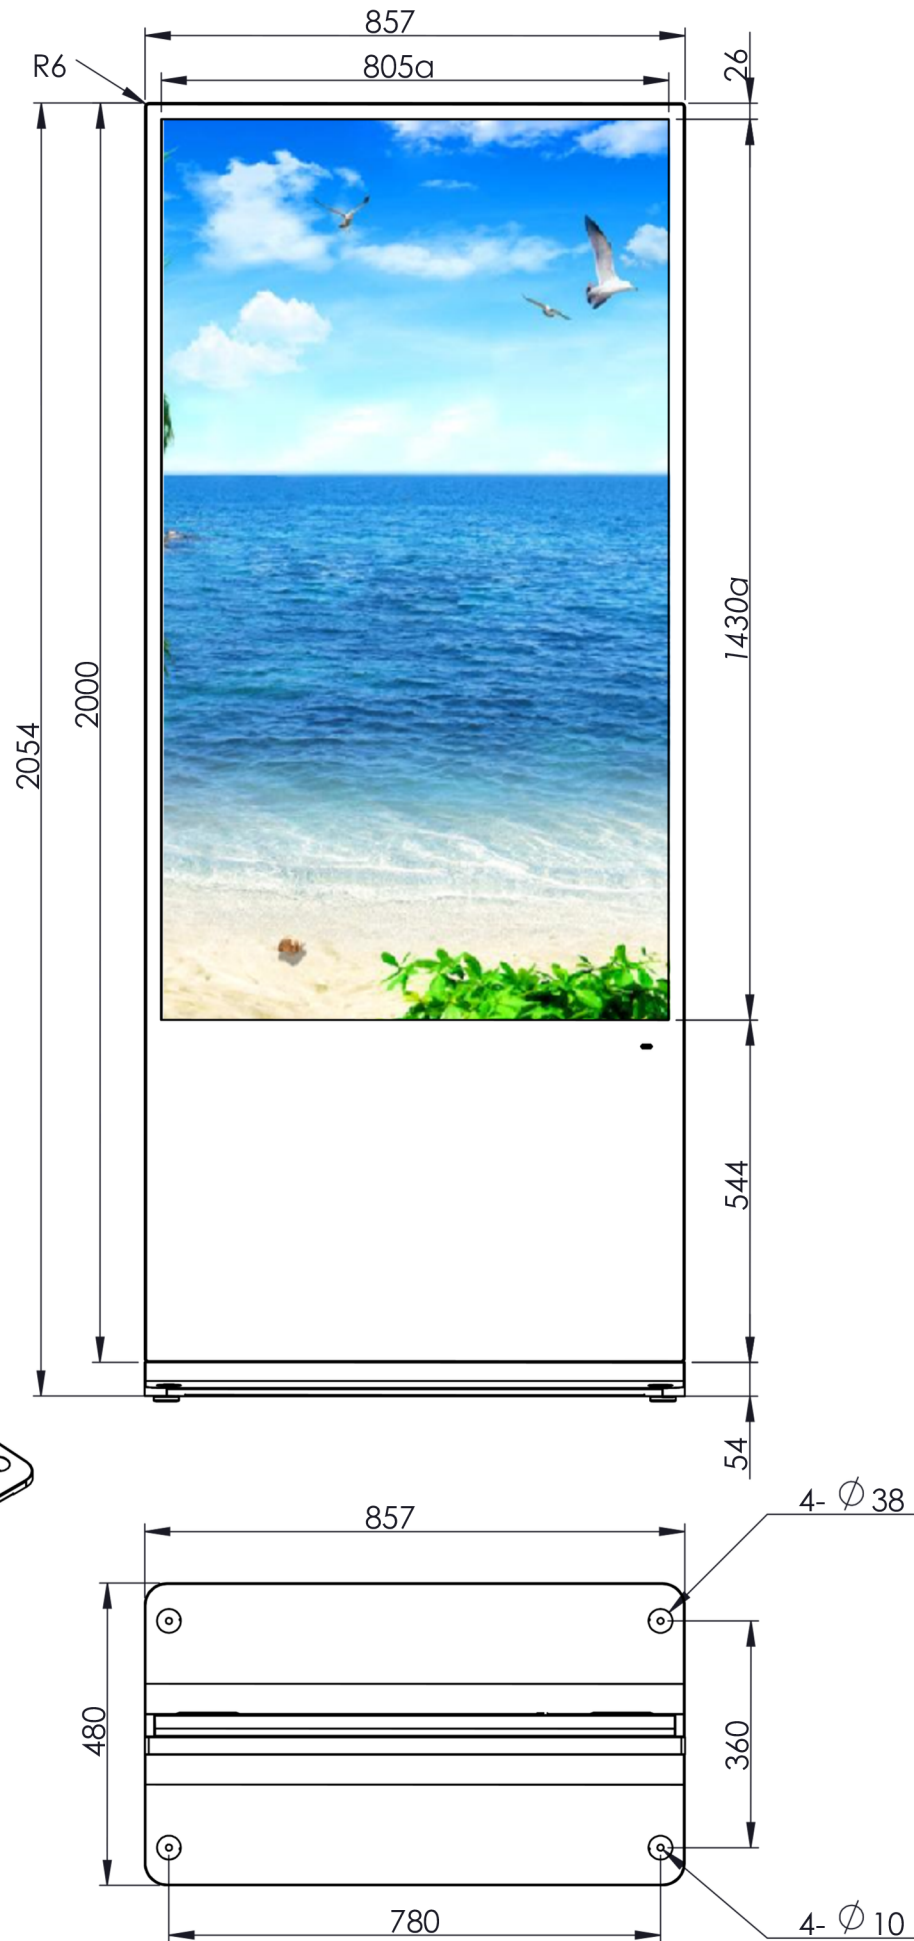

Powered by:
CLEVER® **LIVE**

CL Touch Totem 65"

CLEVERTOUCH®
by Boxlight®

Powered by:
CLEVER® **LIVE**

CL Touch Totem 55"

CLEVERTOUCH®
by Boxlight®