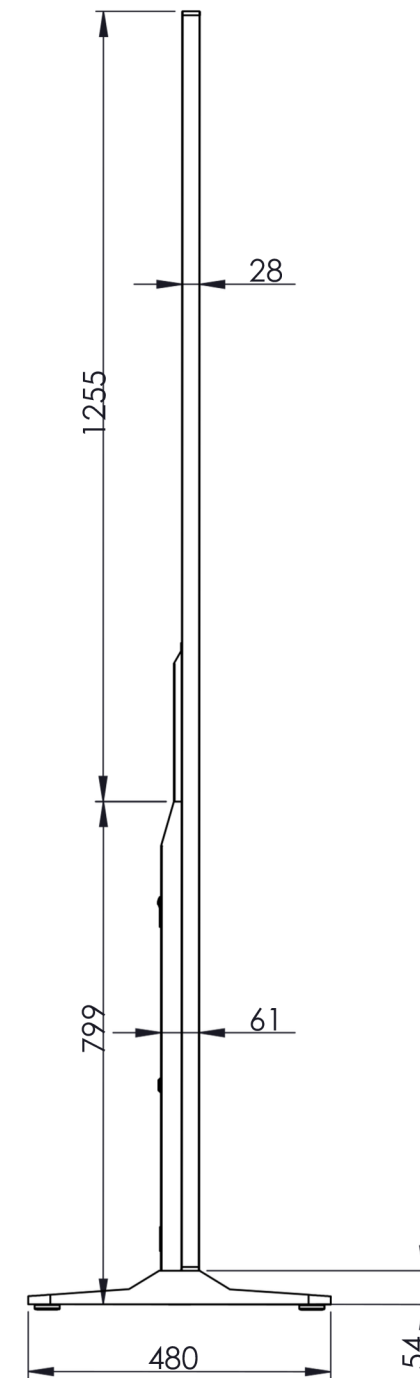

Powered by:
CLEVER® **LIVE**

CL Touch Totem 65"

CLEVERTOUCH®
by Boxlight®

Powered by:
CLEVER® **LIVE**

CL Touch Totem 55"

CLEVERTOUCH®
by Boxlight®