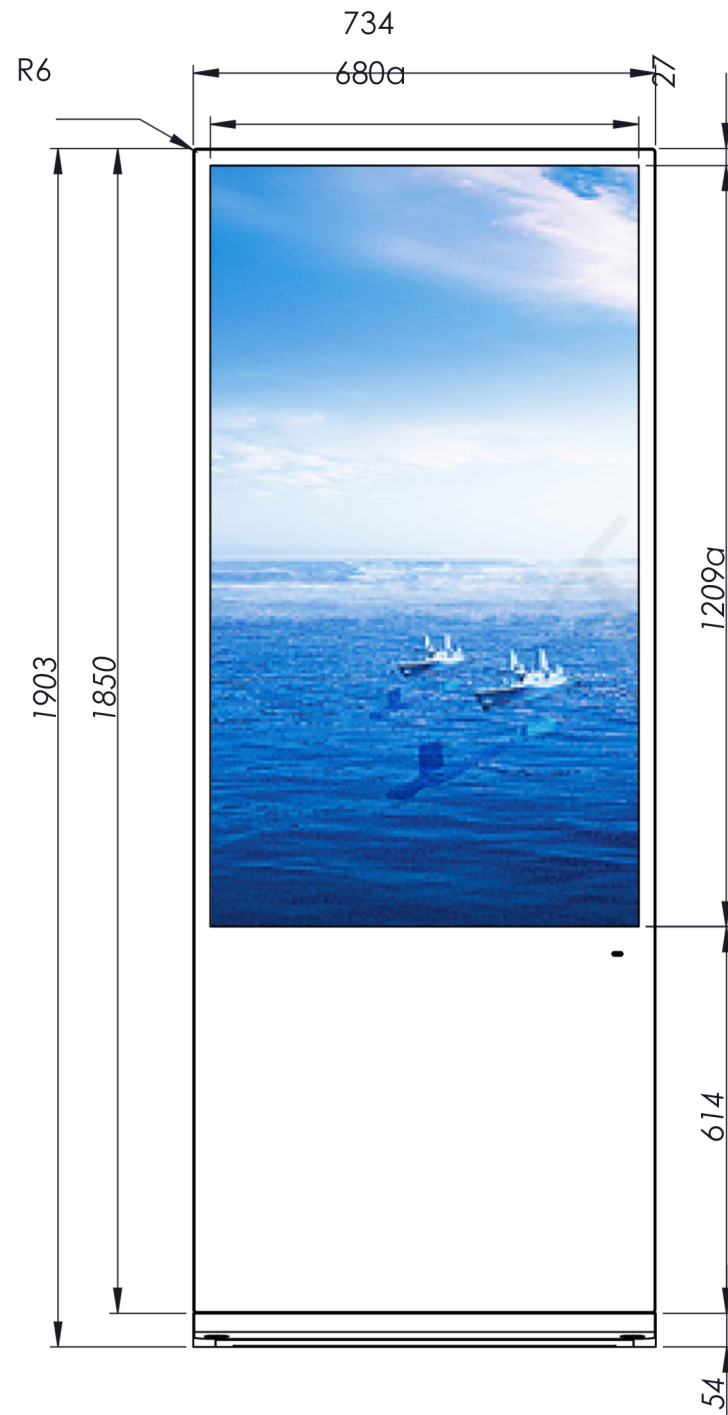

Powered by:
CLEVER® **LIVE**

CL Touch Totem 65"

CLEVERTOUCH®
by Boxlight®

Powered by:
CLEVER® **LIVE**

CL Touch Totem 55"

CLEVERTOUCH®
by Boxlight®