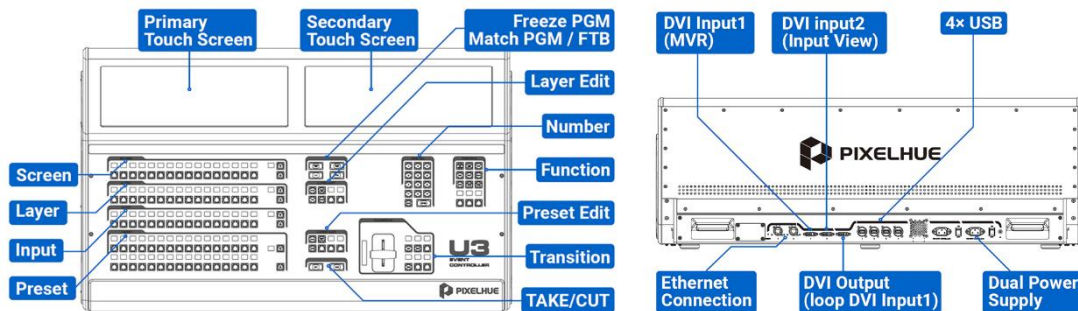

LIVE CONSOLE U3

Usage Scenarios

Specification

Physical Specification

| | |
|--|---|
| Dimensions (with handles, rack ears & rack mount) | W 1100 × D 674.8 × H 388.8 mm 43.3 × 26.6 × 15.3 inches Please refer to the dimension diagram for more details. |
| Product Net Weight | 32 kg / 70.5 lbs (Net weight) 84 kg / 185.2 lbs (With Accessories and flight case) |
| Noise on Average (@1, 0.75m height) | Front: 50 dB Rear: 50 dB |
| Electrical Parameters | Dual backup power supply Power connector: AC100 V-240 V 50/60Hz Max power consumption: 115 W Power consumption: 100 W on average |

| | |
|----------------------|--|
| Operating Conditions | Temperature: 0°C to 50°C Humidity: 0% RH to 85% RH, non-condensing |
| Safety Compliance | CE FC IC  |
| Packing Information | 3 × Power cords 2 × DVI cables 1 × CAT5e Ethernet cable 1 × T-Handle Hex Key 1 × Dust cover 1 × Flight Case 1 × Certificate of Approval 1 × Customer Letter 1 × Quick Start Guide 1 × Safety Manual |