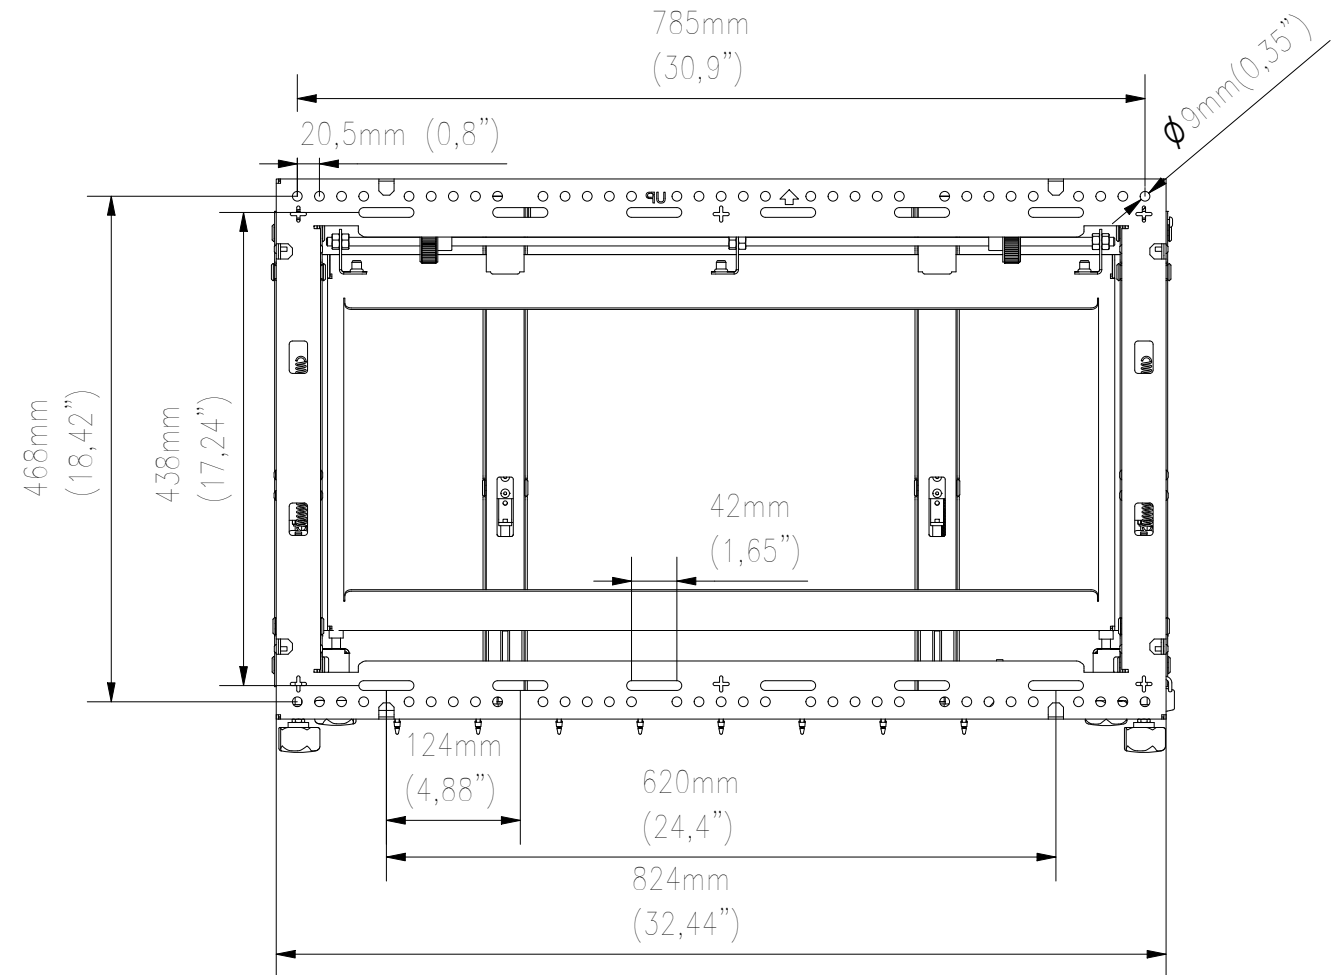

FRONT VIEW

SIDE VIEW

REAR VIEW

TOP VIEW

		Sheet: A3	Scale: 1 : 7
Index No:		Project No:	
VWPOP65-L			