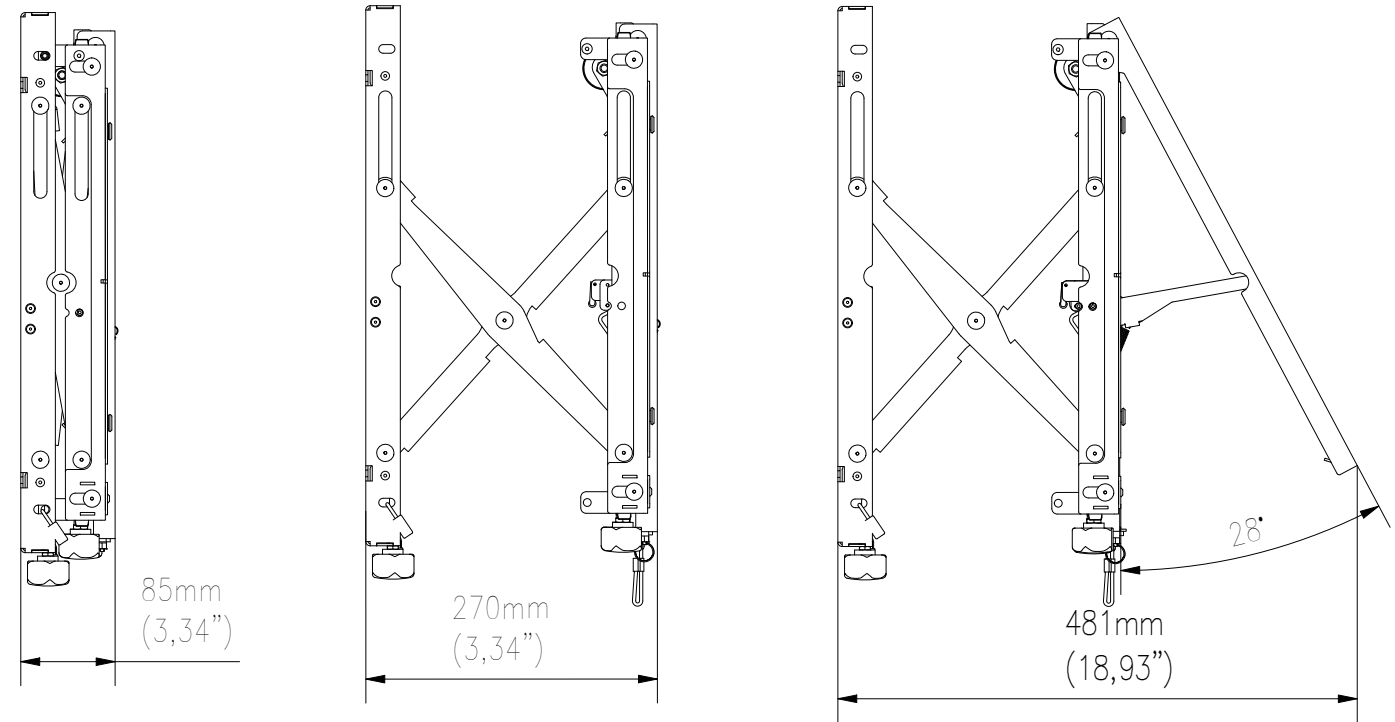

FRONT VIEW

SIDE VIEW

REAR VIEW

TOP VIEW

		Sheet: A3	Scale: 1 : 7
Index No:		Project No:	
VWPOP65-L			