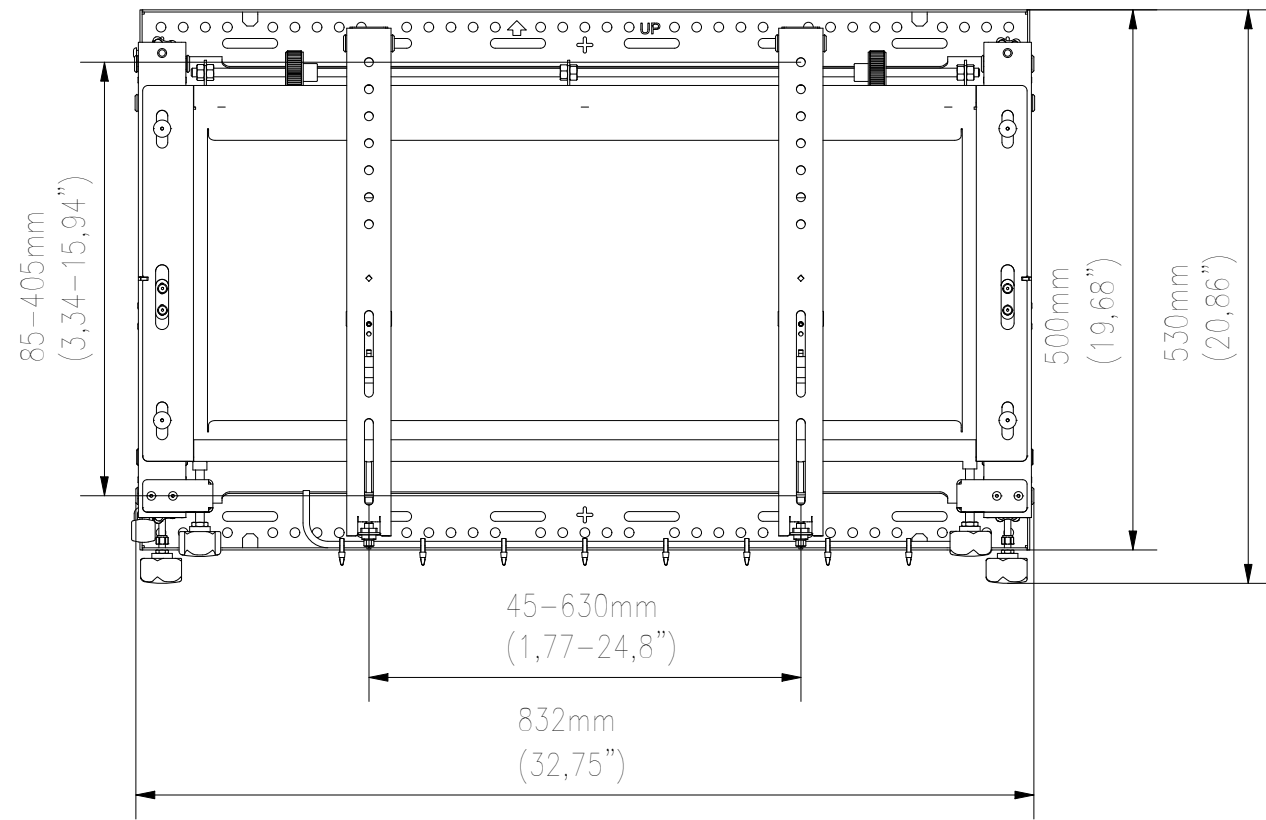

FRONT VIEW

SIDE VIEW

REAR VIEW

TOP VIEW

		Sheet: A3	Scale: 1 : 7
Index No:		Project No:	
VWPOP65-L			