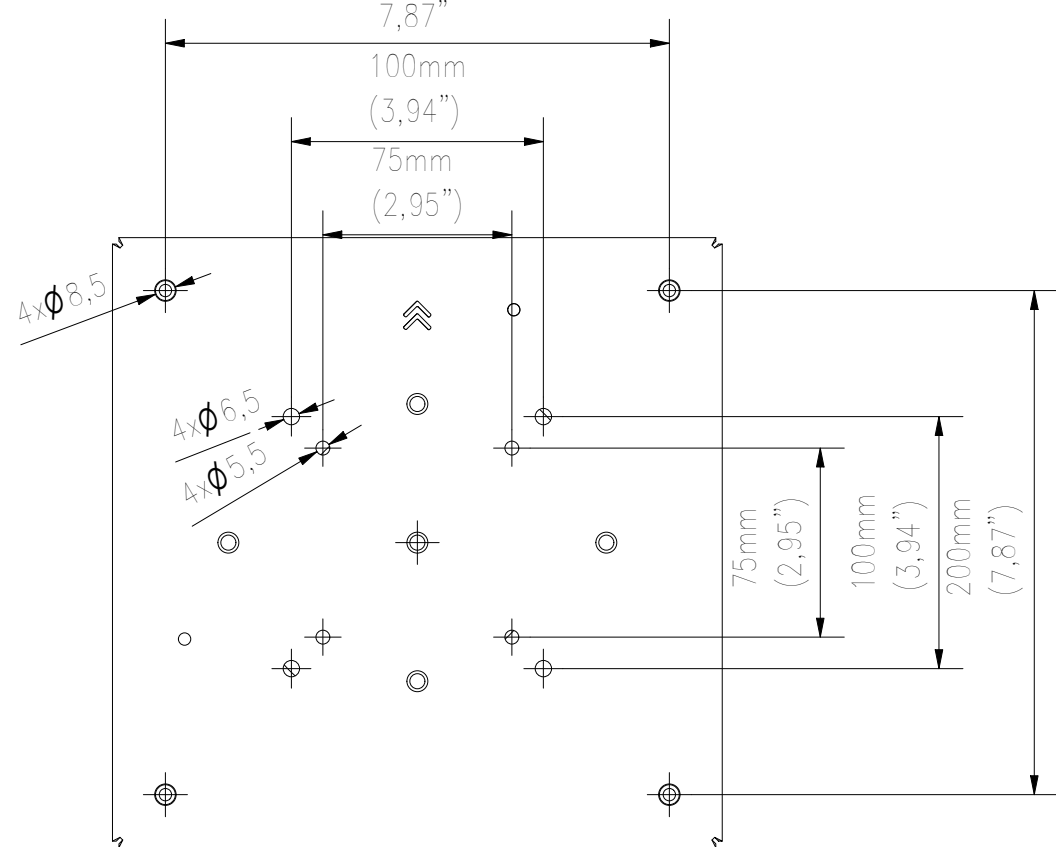

EDBAK Sp. z o.o. PL 23-107 Strzyżewice, Piotrowice 186

FRONT VIEW

SIDE VIEW

REAR VIEW

ROTATION

BLOCKADE

FRONT VIEW(WITH VWPOP40)

SIDE VIEW(WITH VWPOP40)

Sheet: A3

Scale: 1 : 3

**edbak**  
PL 23-107 Strzyżewice  
Piotrowice 186 / Poland

Index No:

VWRA40

Project No:

855