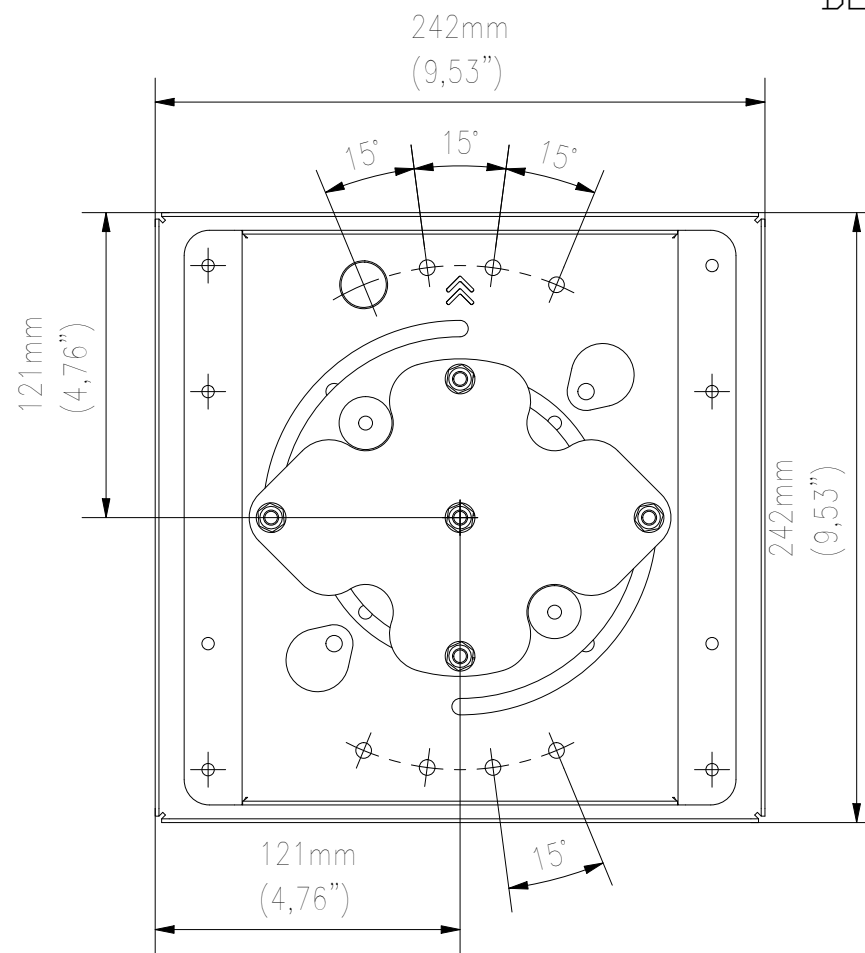

EDBAK Sp. z o.o. PL 23-107 Strzyżewice, Piotrowice 186

FRONT VIEW

SIDE VIEW

REAR VIEW

ROTATION

BLOCKADE

FRONT VIEW(WITH VWPOP40)

SIDE VIEW(WITH VWPOP40)

Sheet: A3

Scale: 1 : 3

**edbak**  
PL 23-107 Strzyżewice  
Piotrowice 186 / Poland

Index No:

VWRA40

Project No:

855