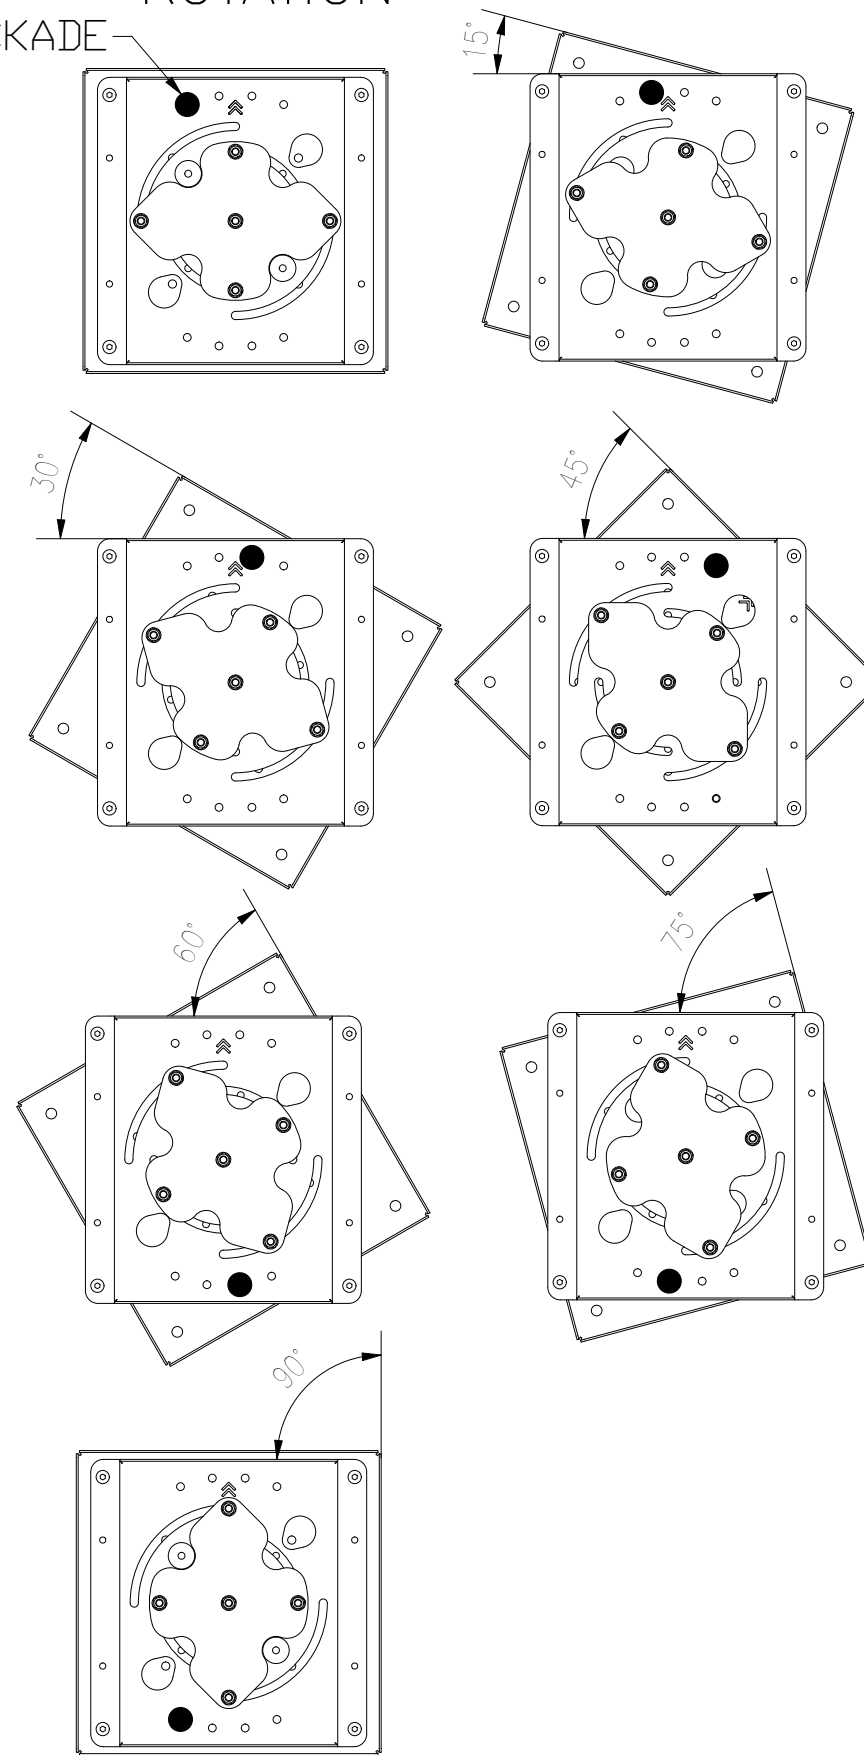

EDBAK Sp. z o.o. PL 23-107 Strzyżewice, Piotrowice 186

FRONT VIEW

SIDE VIEW

REAR VIEW

ROTATION

BLOCKADE

FRONT VIEW(WITH VWPOP40)

SIDE VIEW(WITH VWPOP40)

Sheet: A3

Scale: 1 : 3

**edbak**  
PL 23-107 Strzyżewice  
Piotrowice 186 / Poland

Index No:

VWRA40

Project No:

855