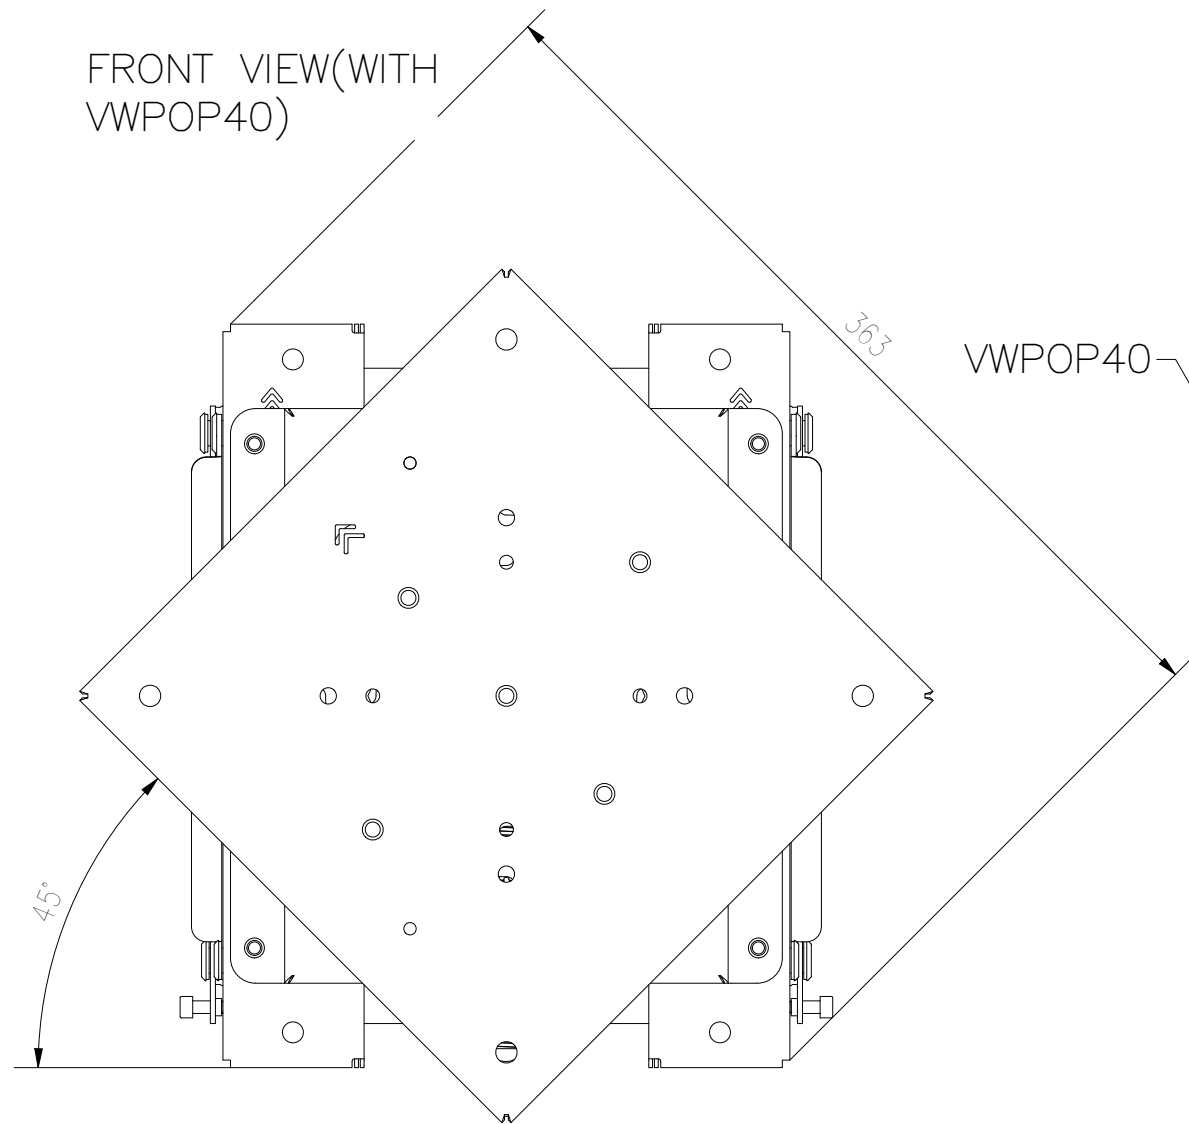

EDBAK Sp. z o.o. PL 23-107 Strzyżewice, Piotrowice 186

FRONT VIEW

SIDE VIEW

REAR VIEW

ROTATION

BLOCKADE

FRONT VIEW(WITH VWPOP40)

SIDE VIEW(WITH VWPOP40)

Sheet: A3

Scale: 1 : 3

**edbak**  
PL 23-107 Strzyżewice  
Piotrowice 186 / Poland

Index No:

VWRA40

Project No:

855