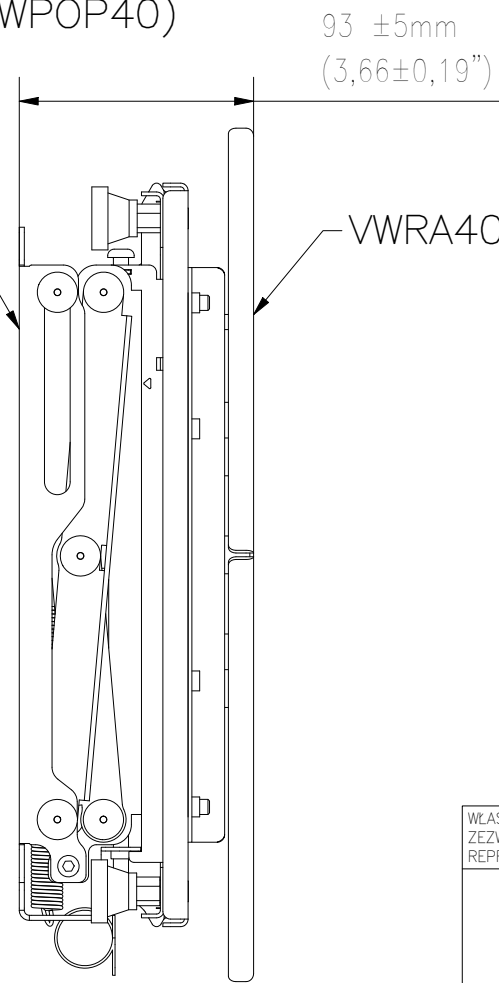

EDBAK Sp. z o.o. PL 23-107 Strzyżewice, Piotrowice 186

FRONT VIEW

SIDE VIEW

REAR VIEW

ROTATION

BLOCKADE

FRONT VIEW(WITH VWPOP40)

SIDE VIEW(WITH VWPOP40)

Sheet: A3

Scale: 1 : 3

**edbak**  
PL 23-107 Strzyżewice  
Piotrowice 186 / Poland

Index No:

VWRA40

Project No:

855