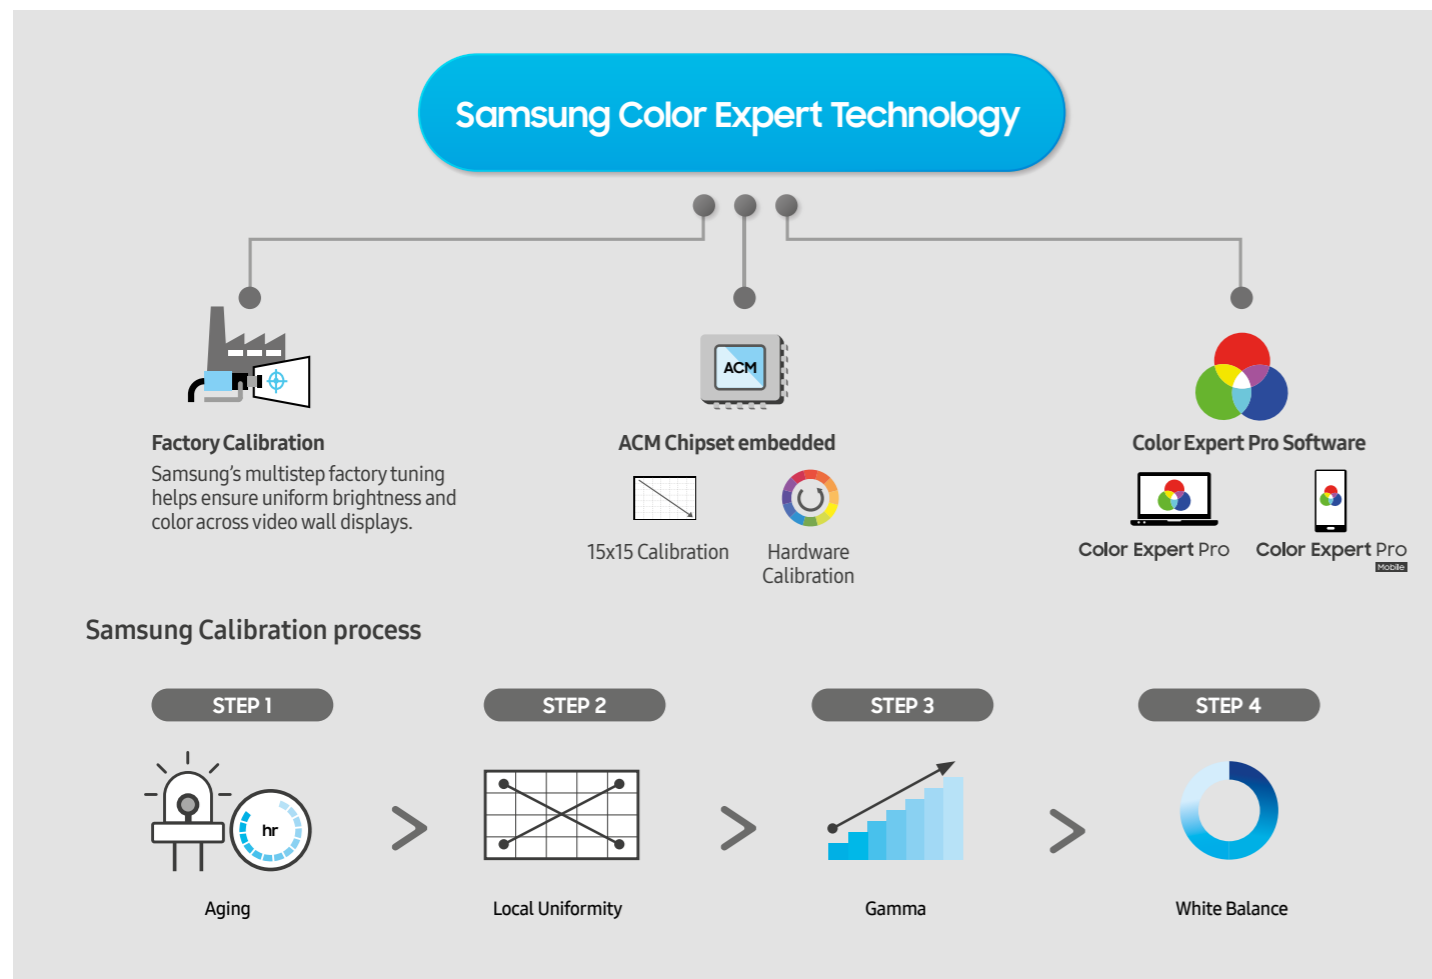

Why is calibration important?

An immersive viewing experience is an essential part of a successful business environment. However, because a video wall is composed of individual displays, units may vary in luminescence, brightness, color and other attributes, giving viewers a poor viewing experience and a negative impression of the business. By accurately calibrating all displays in the video wall, users get a uniform picture for the optimal viewing experience.

What is Color Expert Pro?

Samsung's Color Expert Pro technology is a cutting-edge solution that allows users to ensure vibrant, uniform picture quality across their displays – even after installation. The technology is the last step in the rigorous three-part approach Samsung takes to make sure that all its displays have the highest picture quality. First, Samsung tunes displays to the highest-performing uniform brightness and color in the factory. Next, ACM IC is embedded to enable more delicate and accurate calibration than conventional solutions. Lastly, Color Expert Pro allows users to more finely tune color and other attributes after factory calibration and installation for an even better performance.

The newly launched Color Expert Pro and Color Expert Pro Mobile give users two versatile tools so they can use what best suits their needs. Color Expert Pro is based on PC software and allows for complete, detailed and accurate calibration of Samsung displays. Color Expert Pro Mobile is a mobile application that allows for rapid and convenient calibration changes on-the-go. With both versions of this powerful software, customers can easily customize video walls for specific business needs.

Color Expert Pro

PC software, a complete, detailed and accurate calibration.

Color Expert Pro Mobile

Mobile application, rapid, convenient calibration on-the-go.

Color Expert Pro

Color Expert Pro is a software application that allows users to fine-tune the calibration of their Samsung displays to provide an optimal viewing experience for its audience.

Color Expert Pro uses advanced technology to align the display specification for all panels to uniform conditions through a three-part approach:

1. **1. Smoother and clearer color gradation with embedded ACM IC:** The Samsung Advanced Color Management (ACM) 16-bit internal chipset produces accurate color with high local uniformity, processing images and color at the highest performance available in the video wall display market.
2. **2. Full calibration for brilliant picture quality:** Color Expert Pro software enables gamma calibration, white balance and local uniformity to be finely tuned, which enhances video walls for any environment.
3. **3. Easy installation and usability by auto ID & intuitive UI:** Color Expert Pro enables easy setup with support for automatic identification and connectivity - more streamlined than conventional solutions that require a complex, multi-step installation procedure.

Which solution fits your needs?

Color Expert Pro	- PC software using calibrator - Calibration with ACM chipset	Precise calibration, customized setting	White balance / Gamma correction / Local uniformity	Calibrate one by one and connect up to 15 x 15 with daisy chain loop out	6min
	Technology type	Benefits	Calibration feature	How to calibrate	Calibration duration* (2x2 sets)
Color Expert Pro Mobile	- Mobile application through wireless sensor - Use embedded camera as calibrator	Quick & easy, cost saving	White balance	Calibrate 5 x 5 sets at once and extend to bigger size by overlapping calibration area	1min

*White balance calibration only

Color Expert Pro Mobile

In today's rapid-paced marketplace, businesses need to move quickly to keep up. Samsung's Color Expert Pro Mobile application allows users to easily fine-tune their video walls on-the-go. The app enables simple, quick and cost-effective calibration without costly equipment or engineers - even after installation.