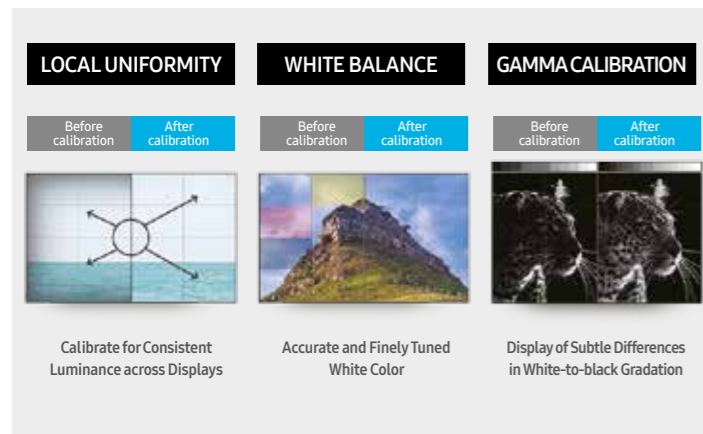

*White balance calibration only

Color Expert Pro Mobile

In today's rapid-paced marketplace, businesses need to move quickly to keep up. Samsung's Color Expert Pro Mobile application allows users to easily fine-tune their video walls on-the-go. The app enables simple, quick and cost-effective calibration without costly equipment or engineers - even after installation.

- 1. User-friendly with intuitive mobile app UI:** Users can simply download the mobile app and create custom configurations with the app's intuitive, user-friendly UI - no training required.
- 2. Quick, convenient and cost-effective calibration:** Color Expert Pro Mobile takes advantage of the smartphone camera to quickly and easily calibrate video walls - dramatically faster than one-by-one calibration methods. This highly cost-effective solution can address as many as 25 sets (5x5 sets) of displays.
- 3. Flexible calibration after the installation:** Users can conveniently adjust video wall picture quality whenever necessary, without disassembling large-scale video walls.

Accurate color, high local uniformity

With Samsung's embedded Advanced Color Management (ACM) 16-bit internal chipset, video walls display smooth and clear color gradation across all displays. Color Expert Pro calibrates the ACM Chipset to produce accurate, uniform color at the highest performance available in the market.

Enhanced picture quality for any setting

Color Expert Pro delivers stunning before-and-after results. White balancing options enable accurate white color. Users can calibrate for consistent luminance and color uniformity across displays. Gamma and gray scale calibration brings out subtleties, detail and depth in white-to-black gradation.