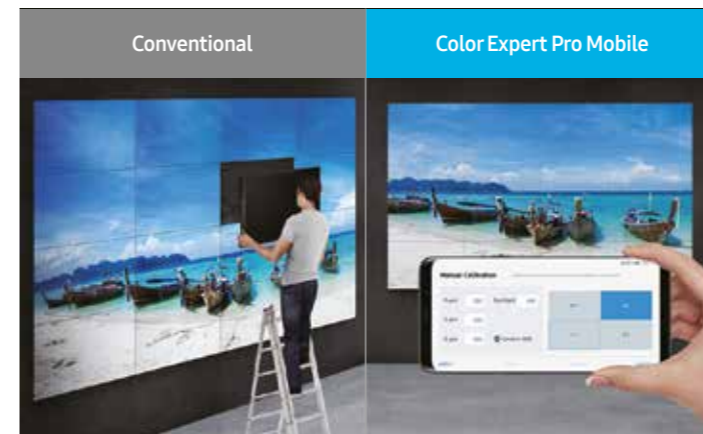

Simple setup, installation and usability

Color Expert Pro makes setup easy, with support for automatic identification and connectivity. More advanced than conventional solutions that require a complex, multi-step installation procedure, Color Expert Pro's intuitive user interface and straightforward connections make installation possible in a snap.

Intuitive mobile app for easy adjustment

Thanks to an intuitive, user-friendly interface, Color Expert Pro Mobile allows users to easily calibrate large-scale video walls with no special training. Users can just simply download this powerful mobile app and begin calibrating and finely tuning video walls for stunning results.

Color Expert Pro Mobile uses the smartphone camera to quickly and easily calibrate without a professional calibrator physically connected to the video wall. This highly cost-effective solution can calibrate up to 25 sets(5x5) of displays at once - dramatically faster than one-by-one calibration methods.