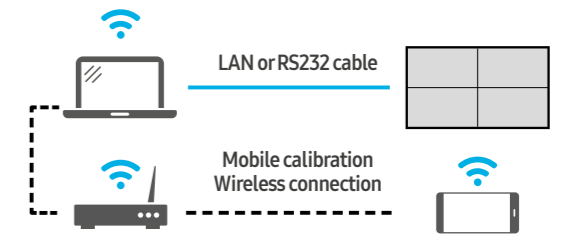

Step 2.

- Connect the video walls and the laptop via RS232 or RJ45 cables.
- Connect the laptop and access point (AP).
- Connect the mobile phone and access point (AP).