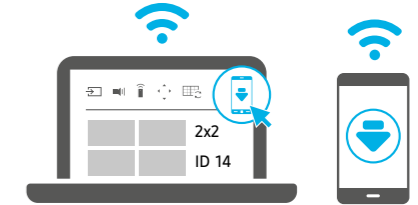

Step 4.

Set IP address of the laptop on the mobile phone to complete the connection.

* This version is temporary solution until video walls are capable of Wi-Fi communication in 2019.

▶ Color Expert Pro Mobile (PC-less)