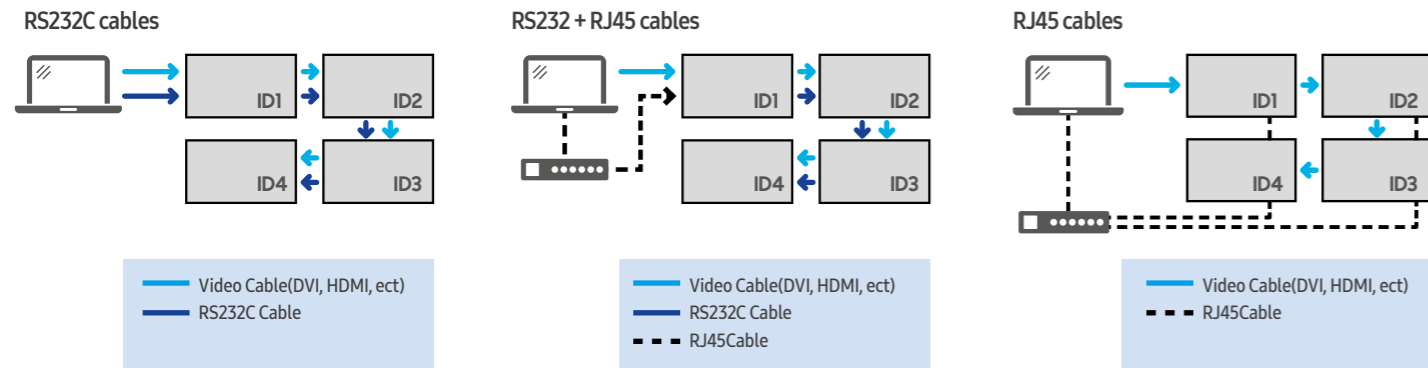

Step 1.

Connect the video wall to the computer using cables.

Step 2.

Connect the calibrator to a USB port on the computer where Color Expert Pro will be run.