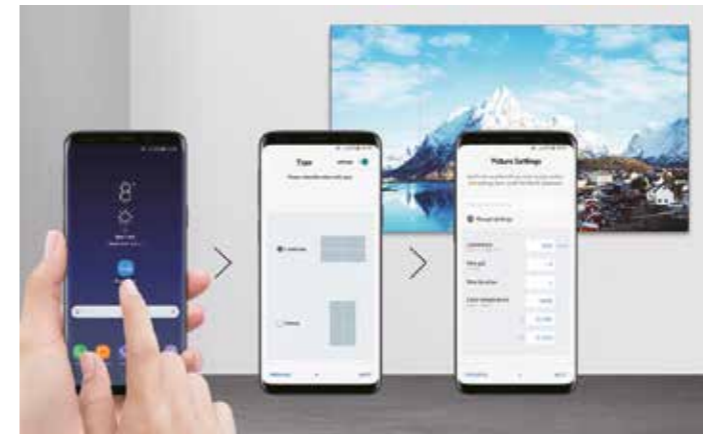

Intuitive mobile app for easy adjustment

Thanks to an intuitive, user-friendly interface, Color Expert Pro Mobile allows users to easily calibrate large-scale video walls with no special training. Users can just simply download this powerful mobile app and begin calibrating and finely tuning video walls for stunning results.

*Color Expert Pro Mobile supports white balance calibration only. Local uniformity and gamma and gray scale is not supported. Color Expert Pro supports full calibration